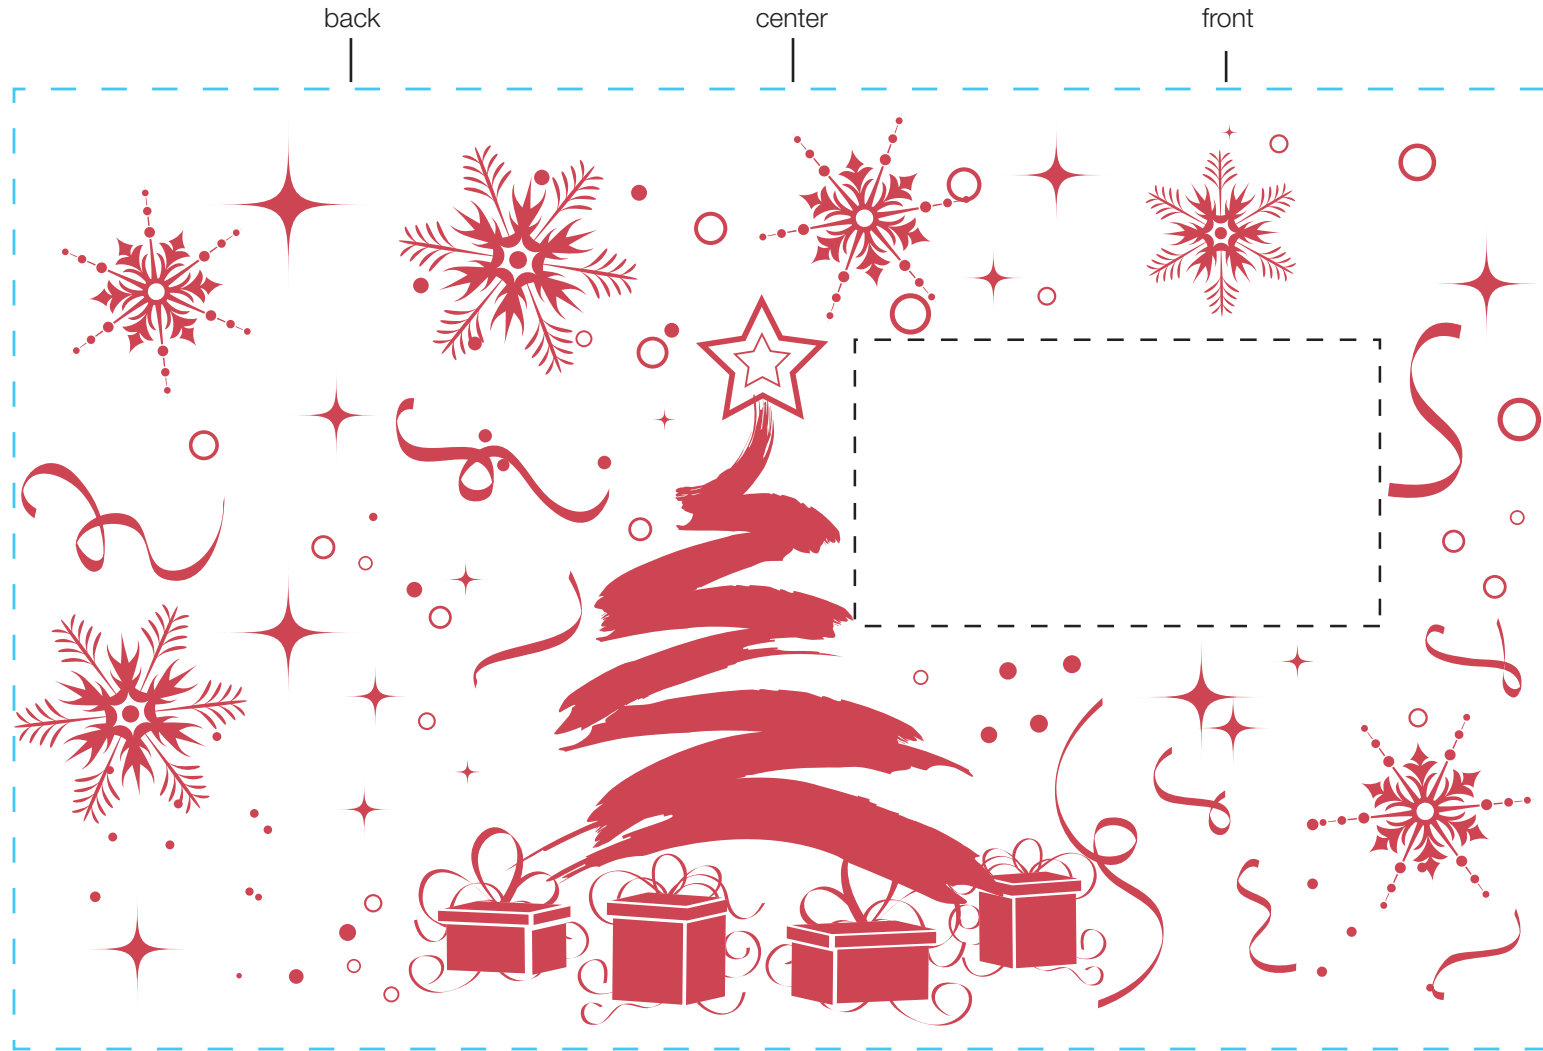

design template

imprint at 100%

design #607

24 oz classic

AVAILABLE BOTTLE IMPRINT AREA (DASHED BLUE LINE) = 5"H X 8"W

AVAILABLE LOGO IMPRINT AREA (DASHED BLACK LINE) = 1.491"H X 2.734"W

ALTERING COLORS:  
PLEASE DESIGNATE PMS # TO CORRESPONDING COLOR #.  
PLEASE DO NOT CHANGE AMOUNT OF COLORS IN DESIGN

  
pms 703  
(color #1)

NOT A PROOF. FOR CONCEPT PURPOSES ONLY.

item#: