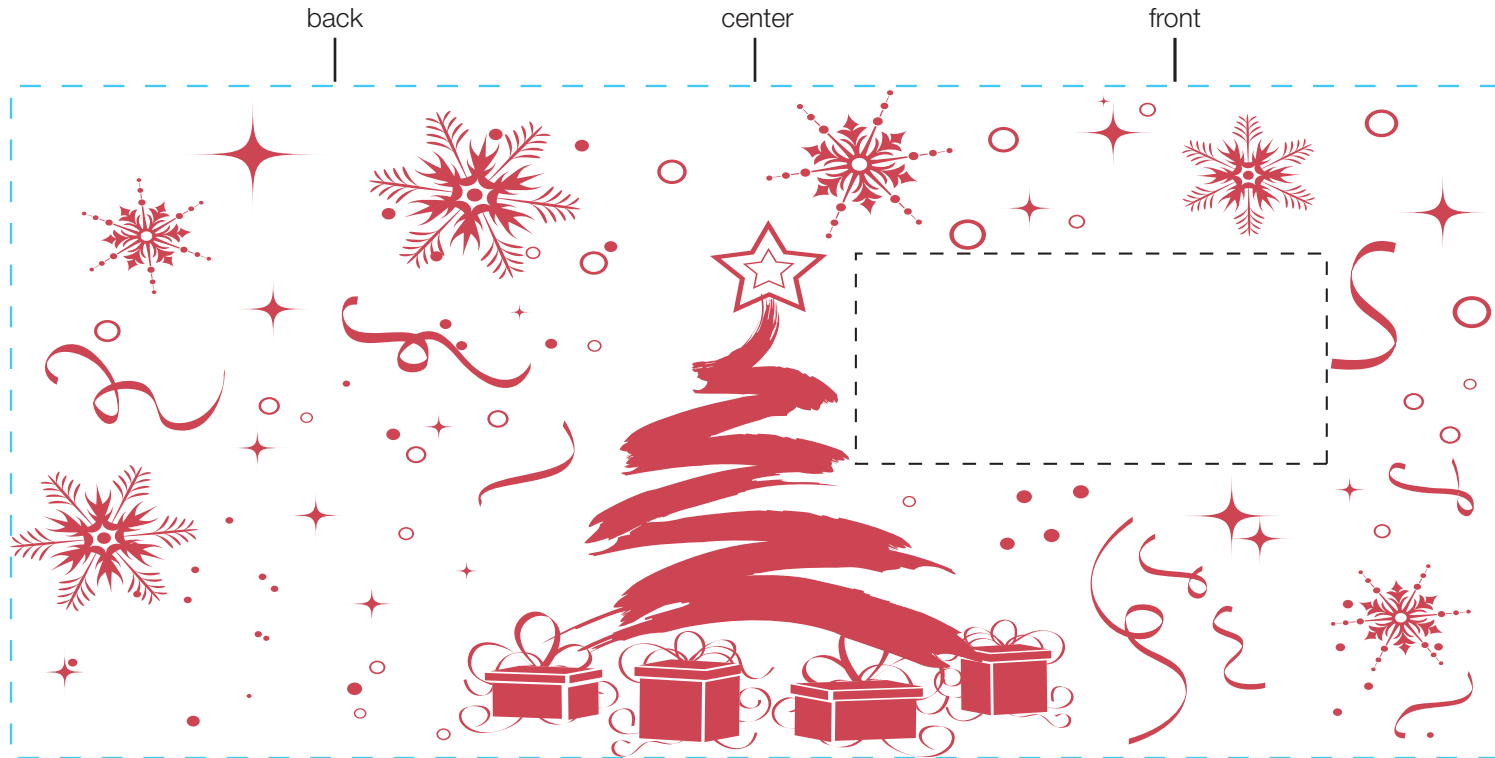

design template  
imprint at 100%

design # 607

18oz bolt

AVAILABLE BOTTLE IMPRINT AREA (DASHED BLUE LINE) = 3.5"H X 7.75"W

AVAILABLE LOGO IMPRINT AREA (DASHED BLACK LINE) = 1.09"H X 2.45"W

ALTERING COLORS:  
PLEASE DESIGNATE PMS # TO CORRESPONDING COLOR #.  
PLEASE DO NOT CHANGE AMOUNT OF COLORS IN DESIGN

**NOT A PROOF. FOR CONCEPT PURPOSES ONLY.**

  
pms 703  
(color #1)

item#: