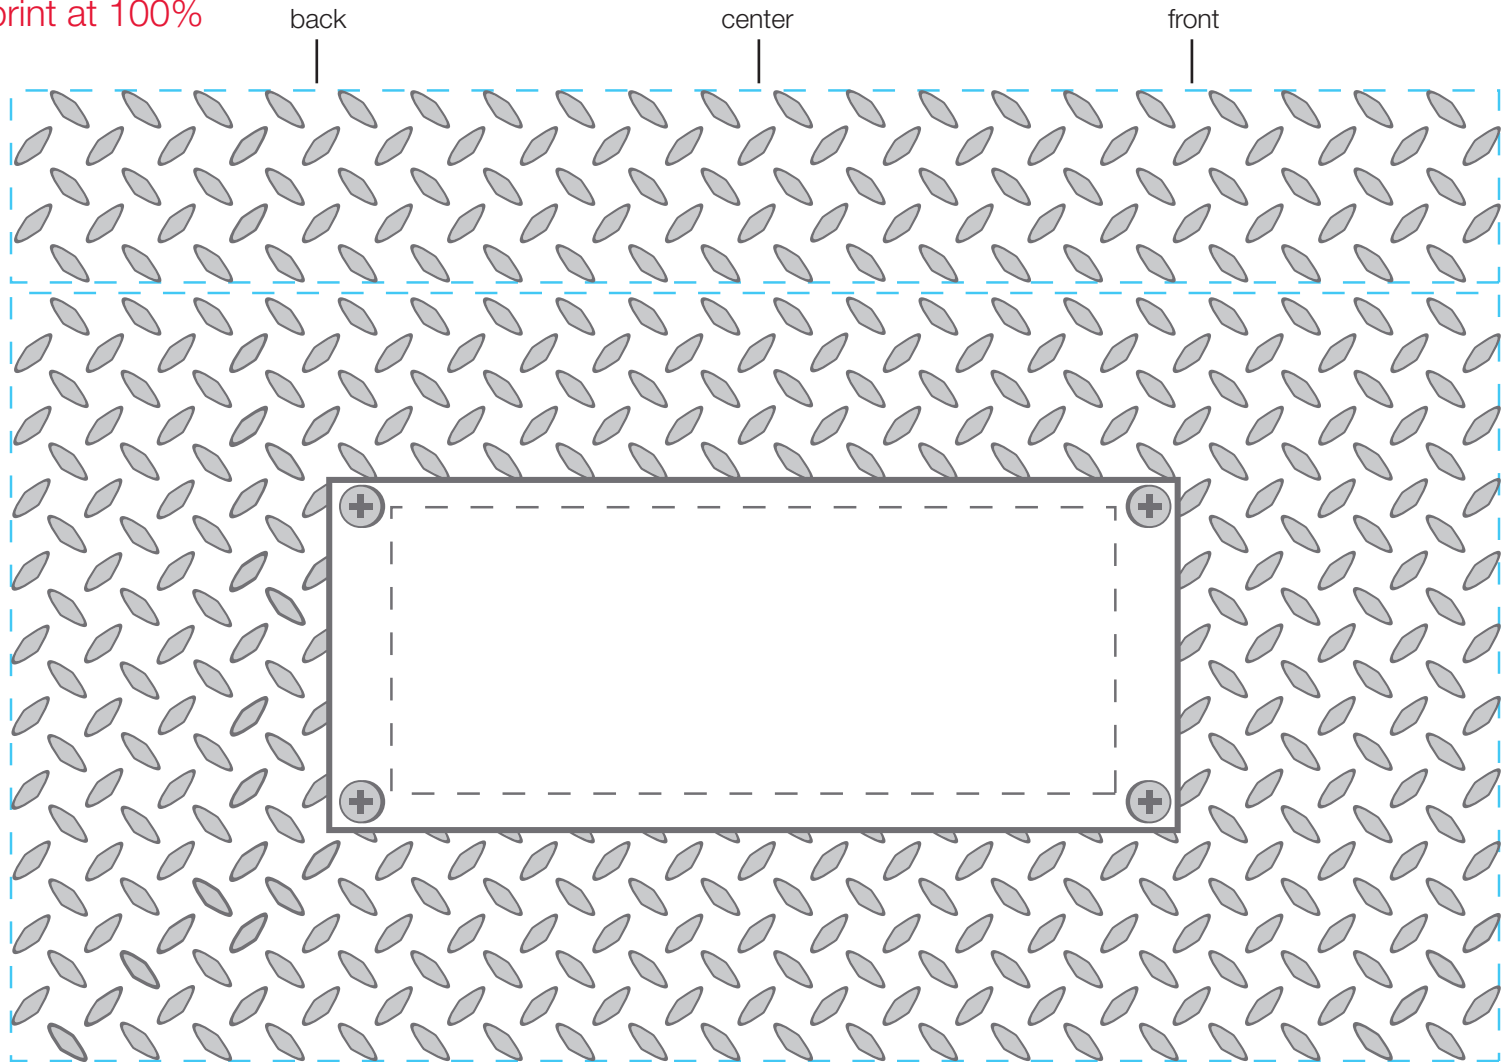

design template

imprint at 100%

design #508

24 oz metro

AVAILABLE BOTTLE IMPRINT AREA (DASHED BLUE LINE) = 1"H X 7.75"W (upper)
4"H X 7.75"W (lower)

AVAILABLE LOGO IMPRINT AREA (UPPER IMPRINT AREA) = 1.5"H X 3.75"W

ALTERING COLORS:
PLEASE DESIGNATE PMS # TO CORRESPONDING COLOR #.
PLEASE DO NOT CHANGE AMOUNT OF COLORS IN DESIGN

NOT A PROOF. FOR CONCEPT PURPOSES ONLY.

item#:

 cool gray 4
(color #1)
  cool gray 11
(color #2)