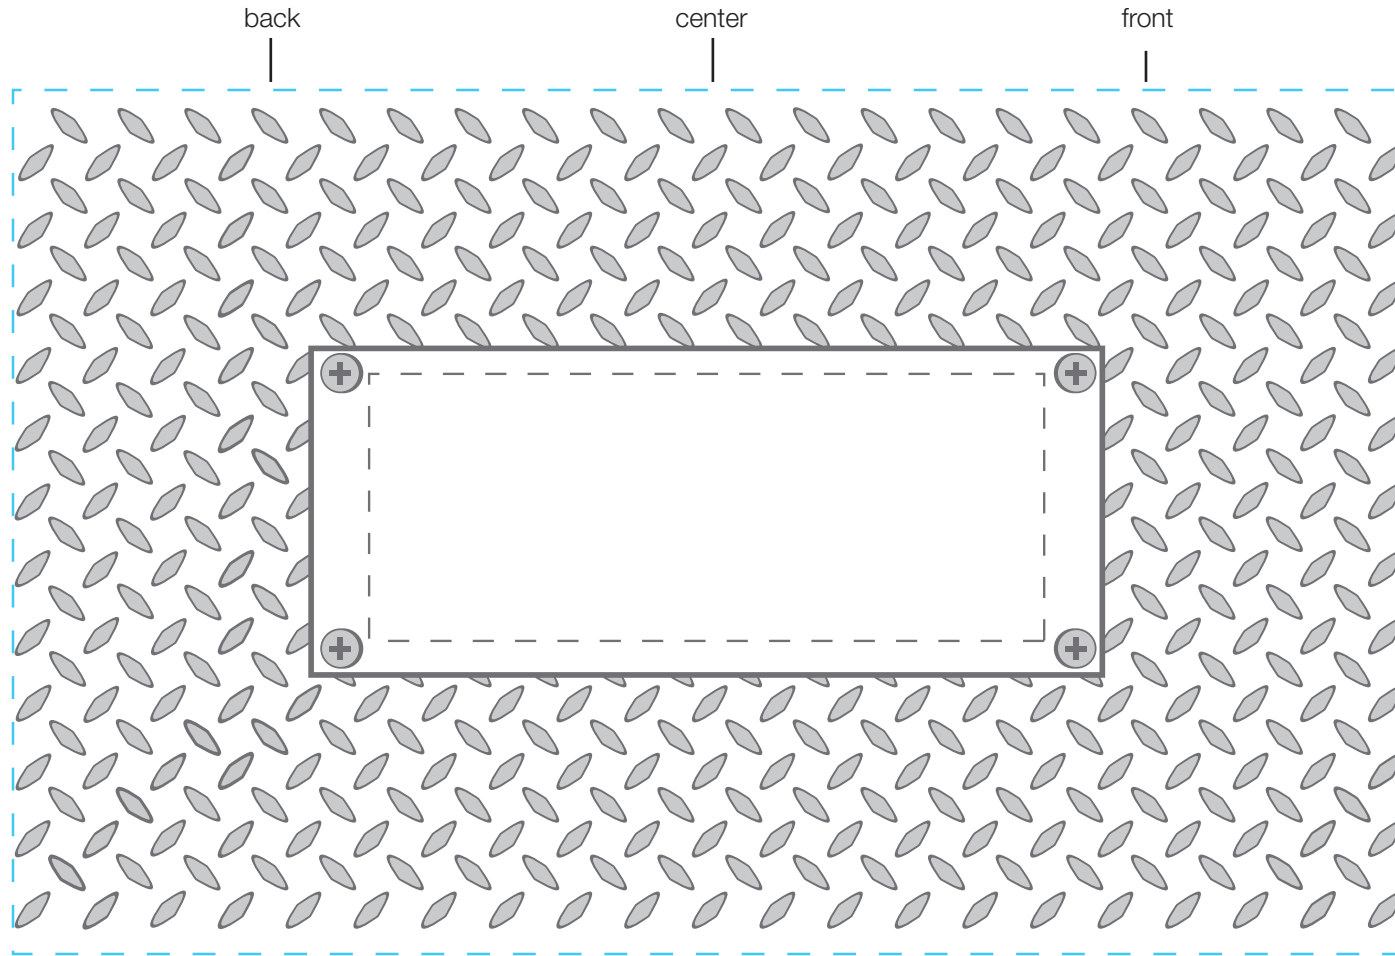

design template

imprint at 100%

design #508

24oz freedom

AVAILABLE BOTTLE IMPRINT AREA (DASHED BLUE LINE) = 4.5"H X 7.25"W 1-AVAILABLE LOGO IMPRINT AREA (DASHED BLACK LINE) = 1.391"H X 3.516"W

ALTERING COLORS:
PLEASE DESIGNATE PMS # TO CORRESPONDING COLOR #.
PLEASE DO NOT CHANGE AMOUNT OF COLORS IN DESIGN

 cool gray 4
(color #1)  cool gray 11
(color #2)

NOT A PROOF. FOR CONCEPT PURPOSES ONLY.

item#: