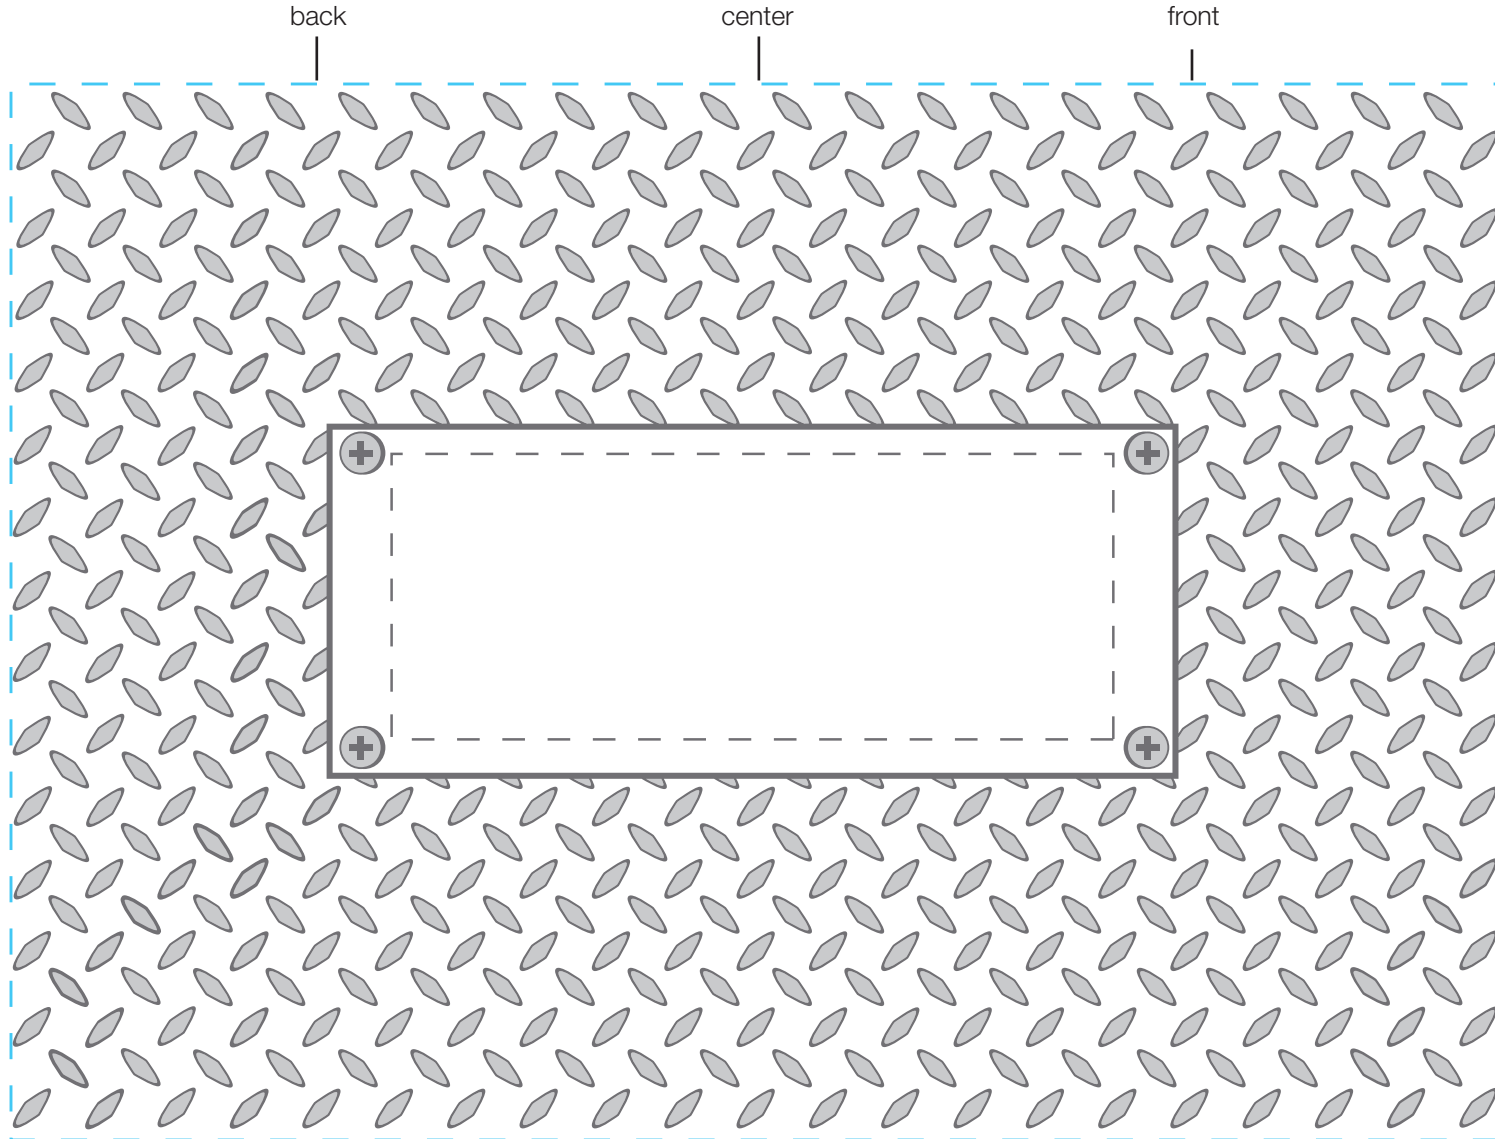

design template

imprint at 100%

design #508

24 oz bolt

AVAILABLE BOTTLE IMPRINT AREA (DASHED BLUE LINE) = 5.5"H X 7.75"W 1-AVAILABLE LOGO IMPRINT AREA (DASHED BLACK LINE) = 1.487"H X 3.759"W

ALTERING COLORS:
PLEASE DESIGNATE PMS # TO CORRESPONDING COLOR #.
PLEASE DO NOT CHANGE AMOUNT OF COLORS IN DESIGN

NOT A PROOF. FOR CONCEPT PURPOSES ONLY.

item#:

 cool gray 4
(color #1)  cool gray 11
(color #2)