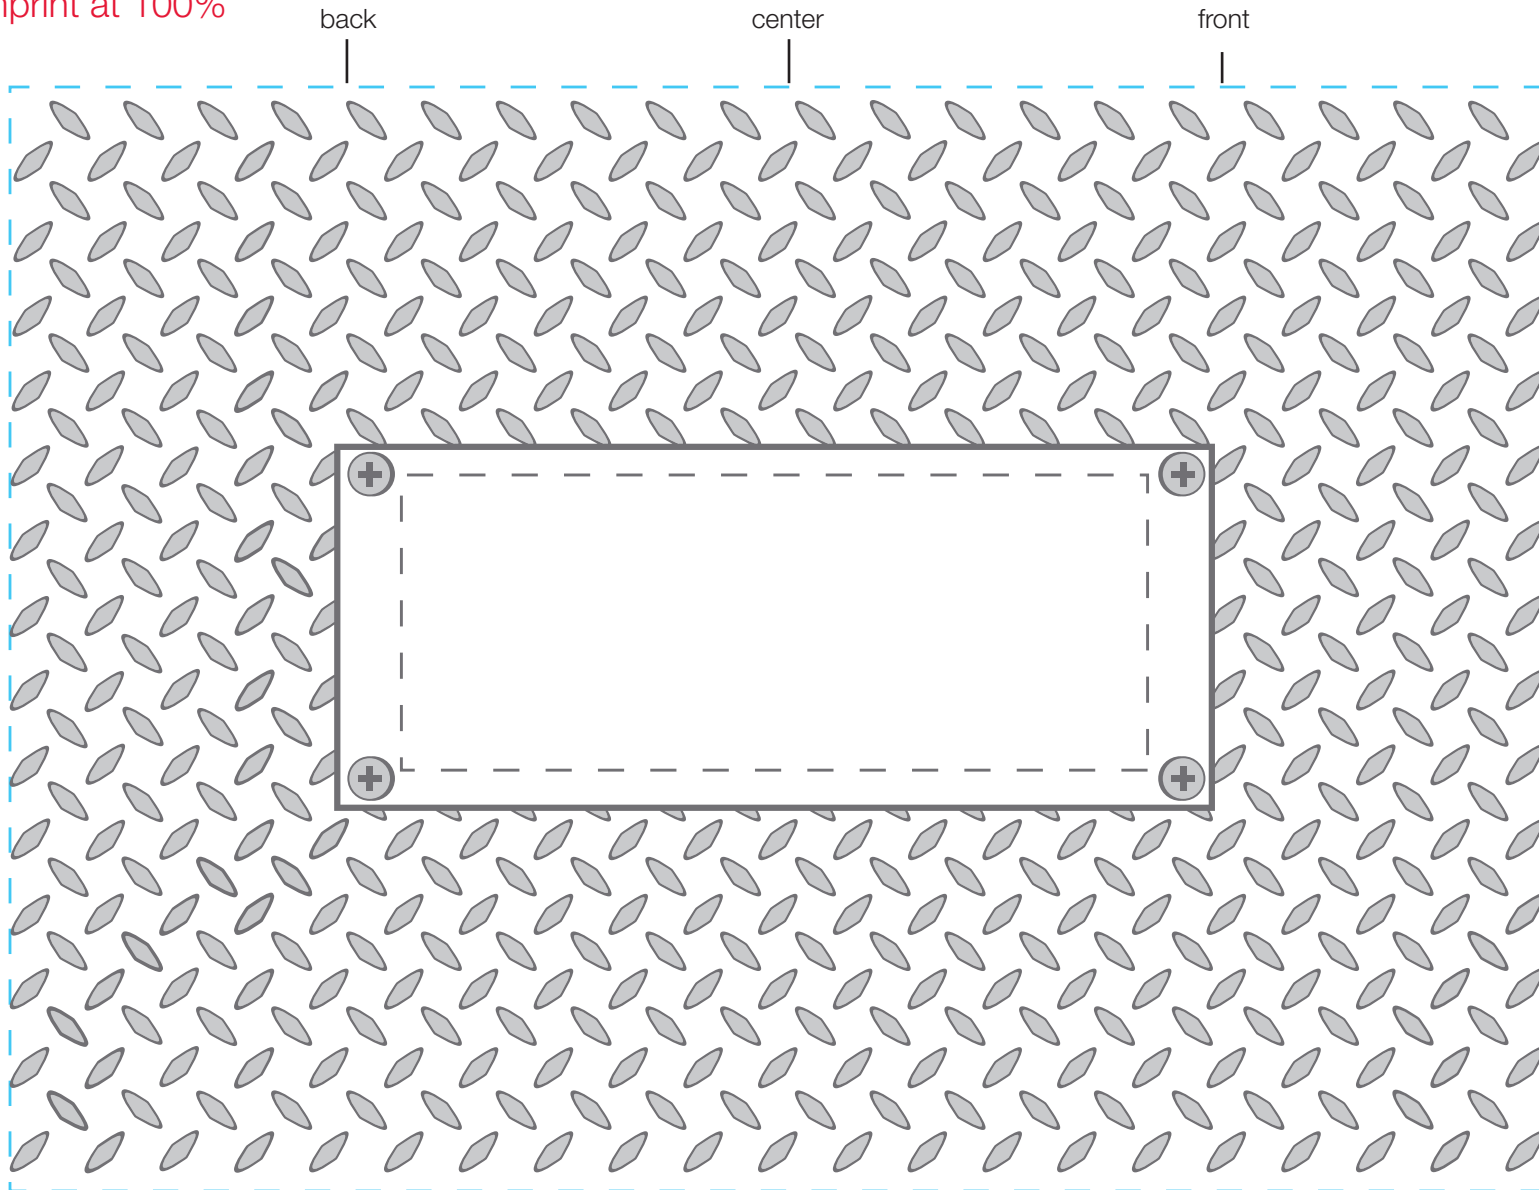

design template

design #508

24 oz aluminum classic

imprint at 100%

AVAILABLE BOTTLE IMPRINT AREA (DASHED BLUE LINE) = 5.75"H X 8"W

1-AVAILABLE LOGO IMPRINT AREA (DASHED BLACK LINE) = 1.72"H X 4.348"W

ALTERING COLORS:
PLEASE DESIGNATE PMS # TO CORRESPONDING COLOR #.
PLEASE DO NOT CHANGE AMOUNT OF COLORS IN DESIGN

 cool gray 4 (color #1)  cool gray 11 (color #2)

NOT A PROOF. FOR CONCEPT PURPOSES ONLY.

item#: