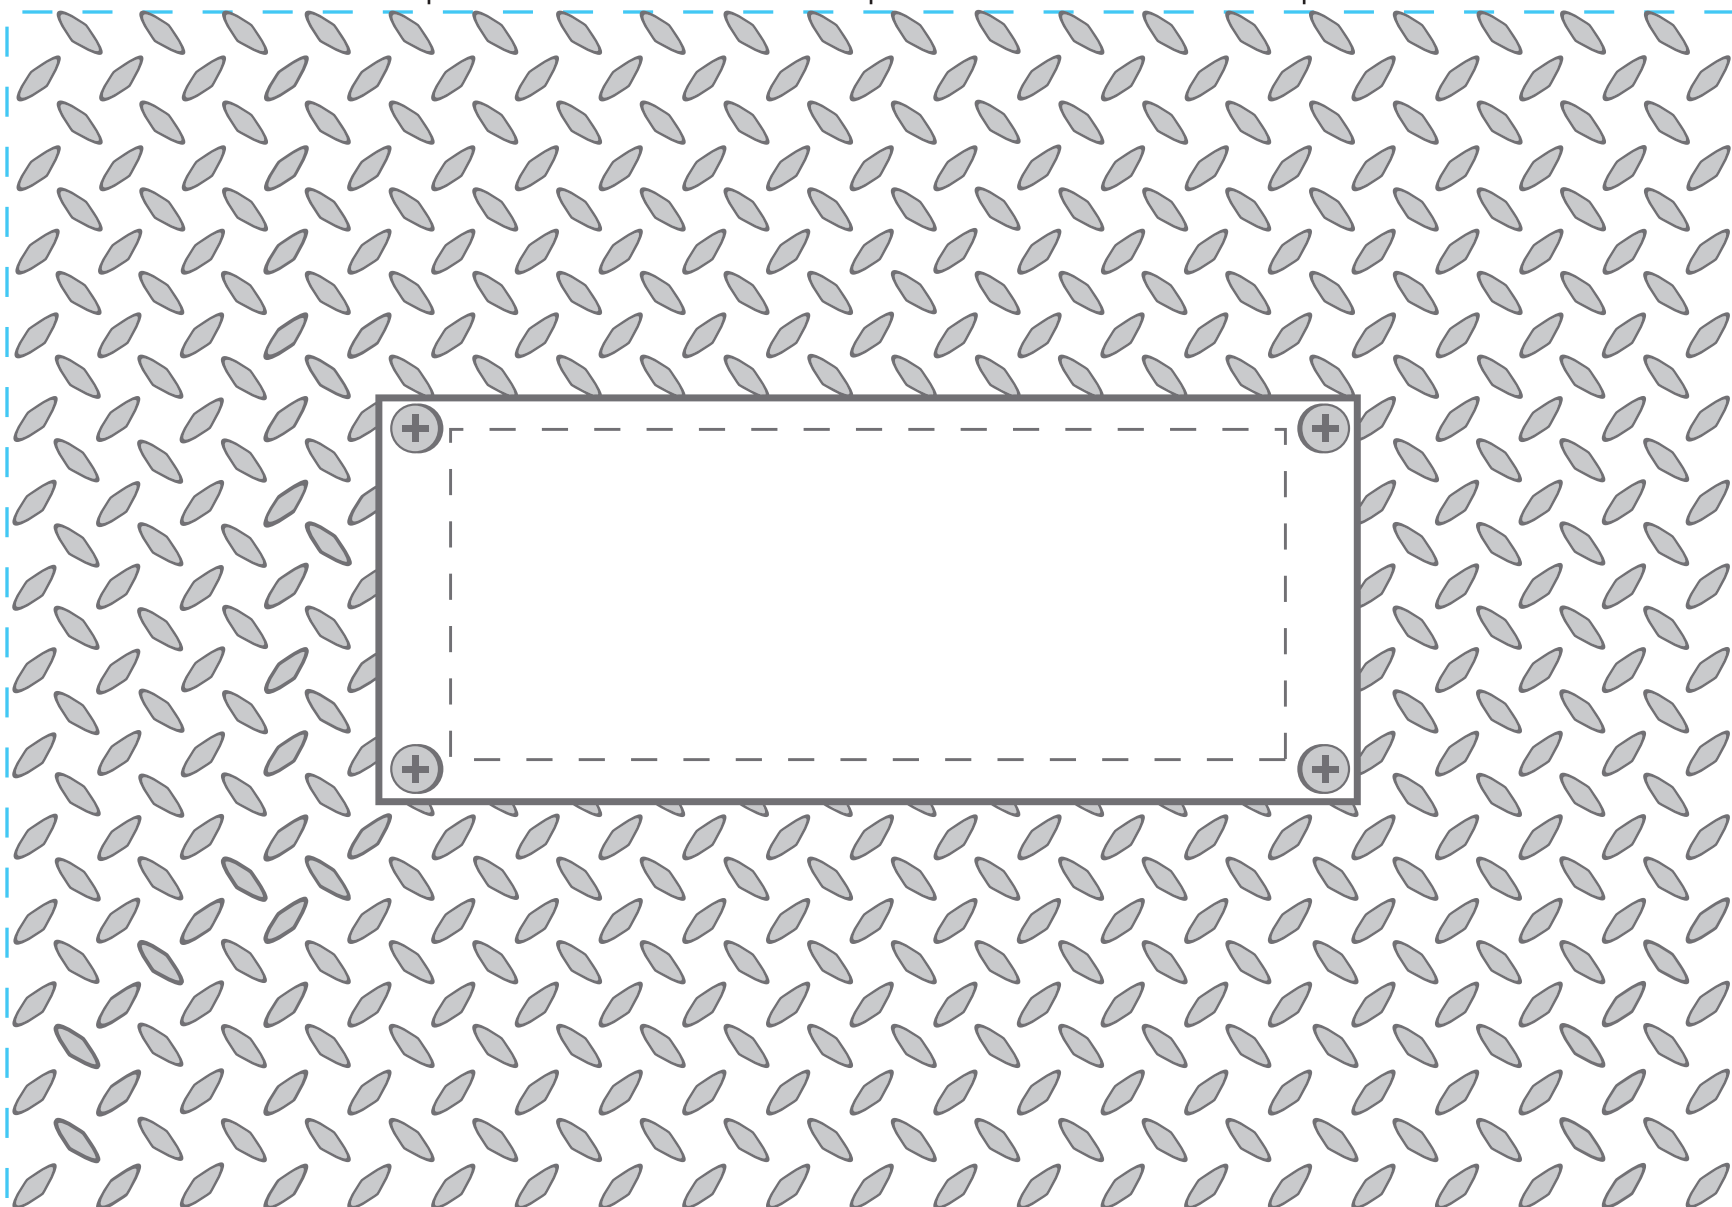

design template

design #508

34oz classic

imprint at 100%

back

center

front

AVAILABLE BOTTLE IMPRINT AREA (DASHED BLUE LINE) = 6.25"H X 9"W

1-AVAILABLE LOGO IMPRINT AREA (DASHED BLACK LINE) = 1.72"H X 4.348"W

ALTERING COLORS:
PLEASE DESIGNATE PMS # TO CORRESPONDING COLOR #.
PLEASE DO NOT CHANGE AMOUNT OF COLORS IN DESIGN

	
cool gray 4 (color #1)	cool gray 11 (color #2)