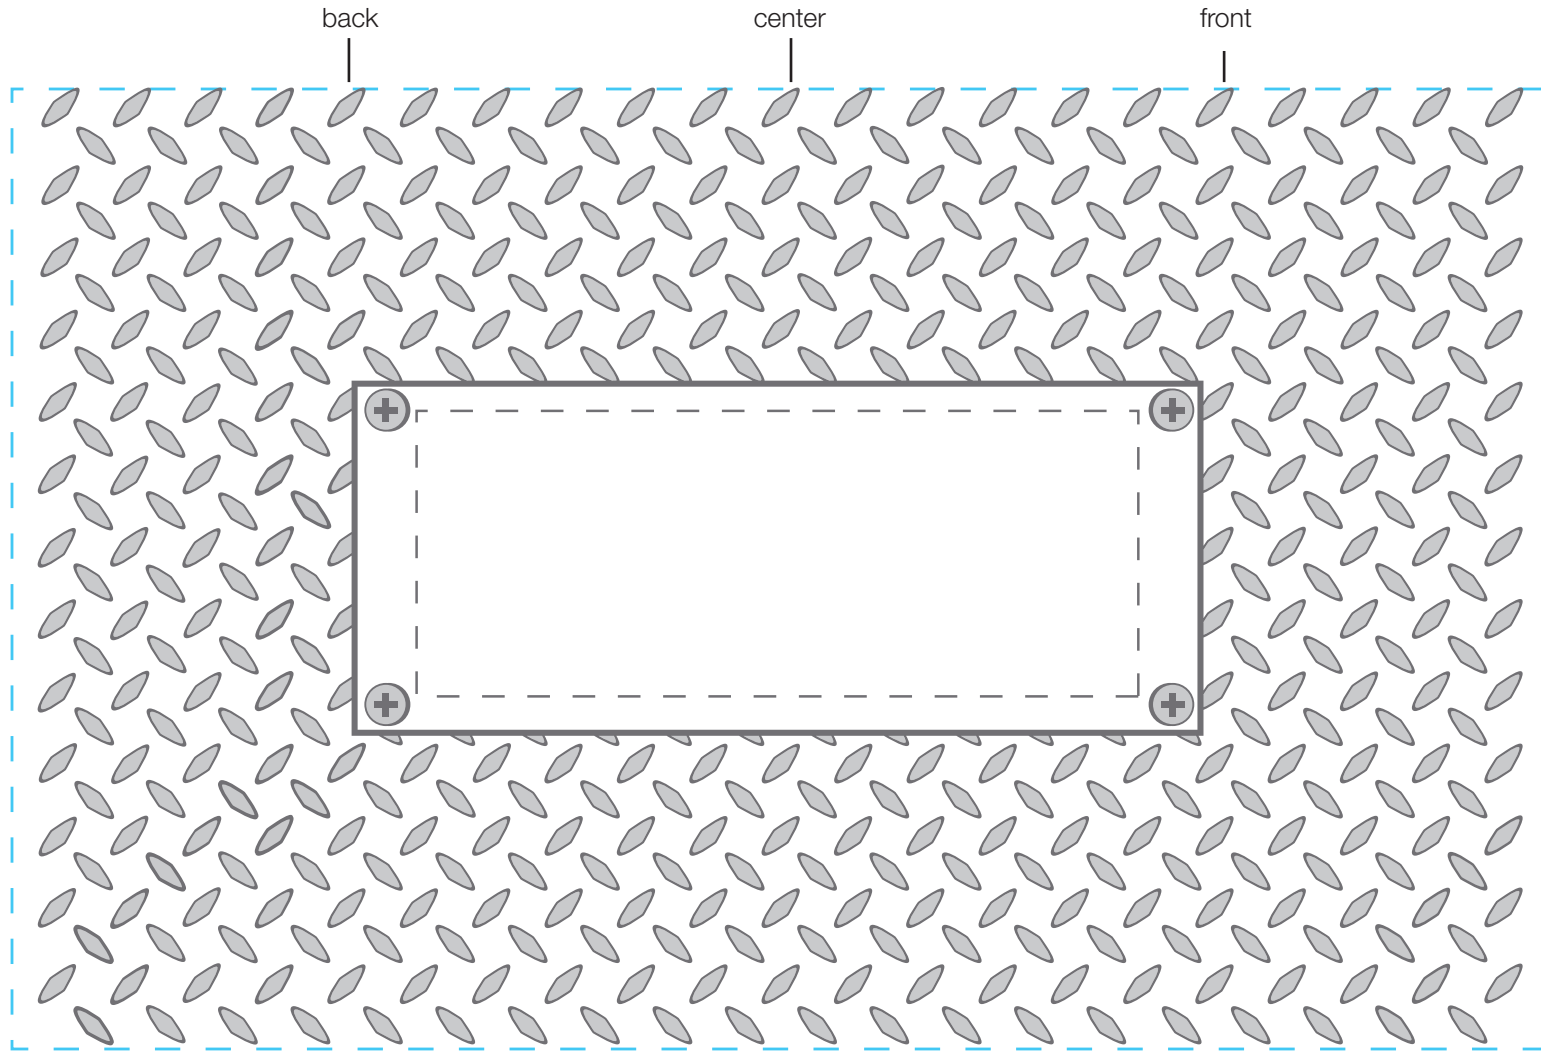

# design template

imprint at 100%

# design #508

# 24 oz classic

AVAILABLE BOTTLE IMPRINT AREA (DASHED BLUE LINE) = 5"H X 8"W 1-AVAILABLE LOGO IMPRINT AREA (DASHED BLACK LINE) = 1.487"H X 3.759"W

ALTERING COLORS:  
PLEASE DESIGNATE PMS # TO CORRESPONDING COLOR #.  
PLEASE DO NOT CHANGE AMOUNT OF COLORS IN DESIGN

**NOT A PROOF. FOR CONCEPT PURPOSES ONLY.**

item#:

 cool gray 4  
(color #1)  cool gray 11  
(color #2)