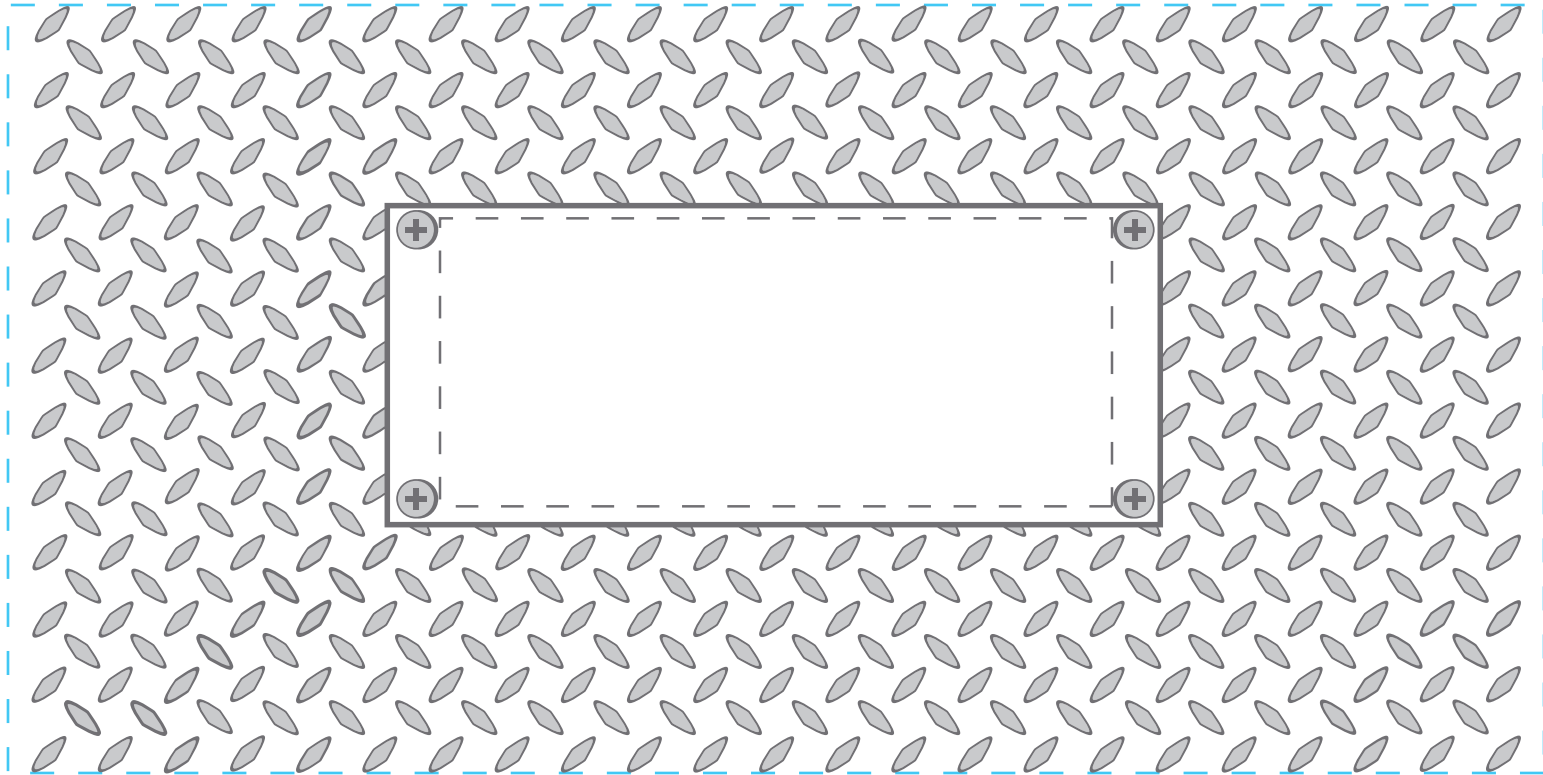

design template

imprint at 100%

design #508

20 oz classic

back
|

center
|

front
|

AVAILABLE BOTTLE IMPRINT AREA (DASHED BLUE LINE) = 4"H X 8"W

1-AVAILABLE LOGO IMPRINT AREA (DASHED BLACK LINE) = 1.5"H X 3.5"W

ALTERING COLORS:
PLEASE DESIGNATE PMS # TO CORRESPONDING COLOR #.
PLEASE DO NOT CHANGE AMOUNT OF COLORS IN DESIGN

NOT A PROOF. FOR CONCEPT PURPOSES ONLY.

item#:

cool gray 4
(color #1)

cool gray 11
(color #2)