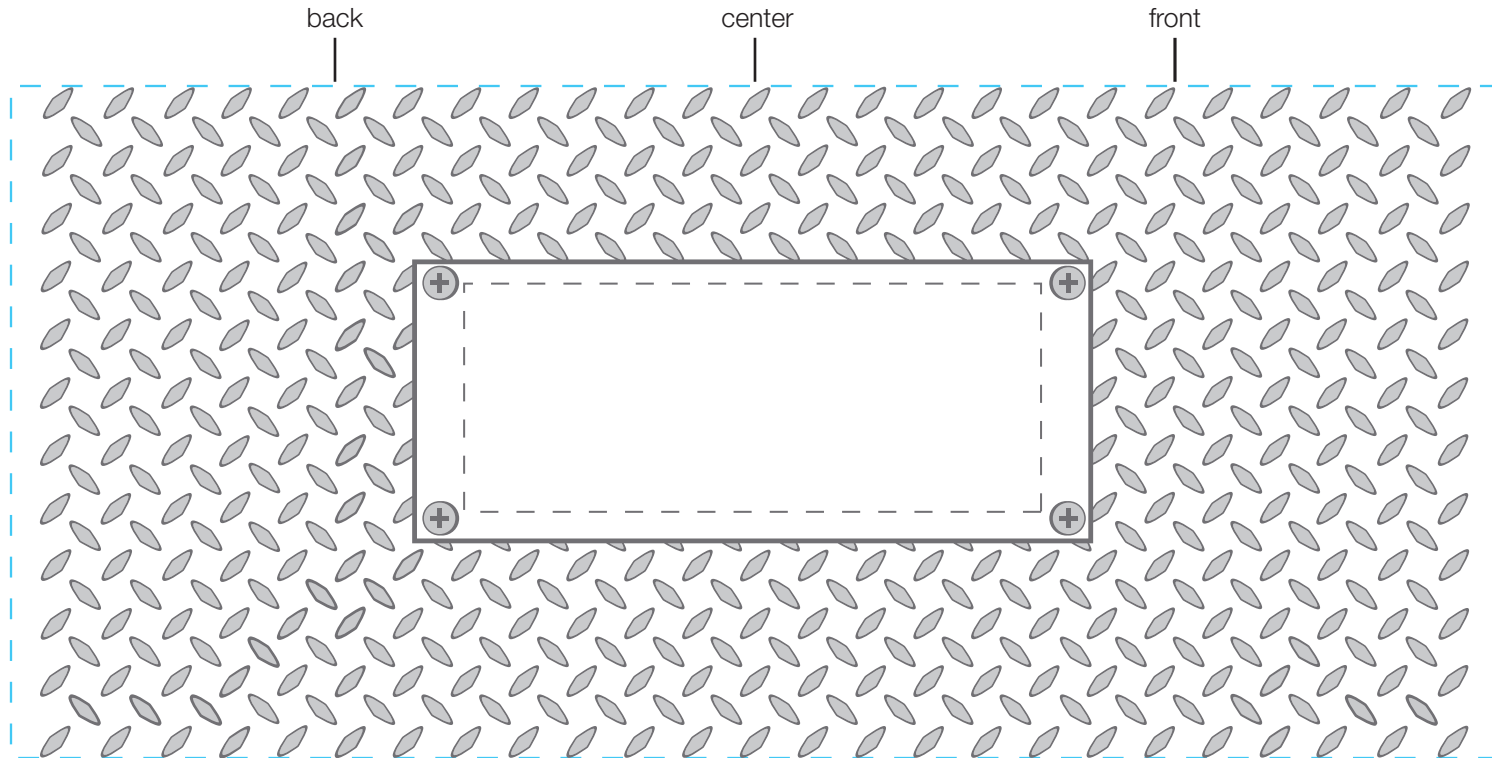

design template

imprint at 100%

design #508

18oz bolt

AVAILABLE BOTTLE IMPRINT AREA (DASHED BLUE LINE) = 3.5"H X 7.75"W 1-AVAILABLE LOGO IMPRINT AREA (DASHED BLACK LINE) = 1.18"H X 3"W

ALTERING COLORS:
PLEASE DESIGNATE PMS # TO CORRESPONDING COLOR #.
PLEASE DO NOT CHANGE AMOUNT OF COLORS IN DESIGN

NOT A PROOF. FOR CONCEPT PURPOSES ONLY.

 cool gray 4
(color #1)  cool gray 11
(color #2)

item#: