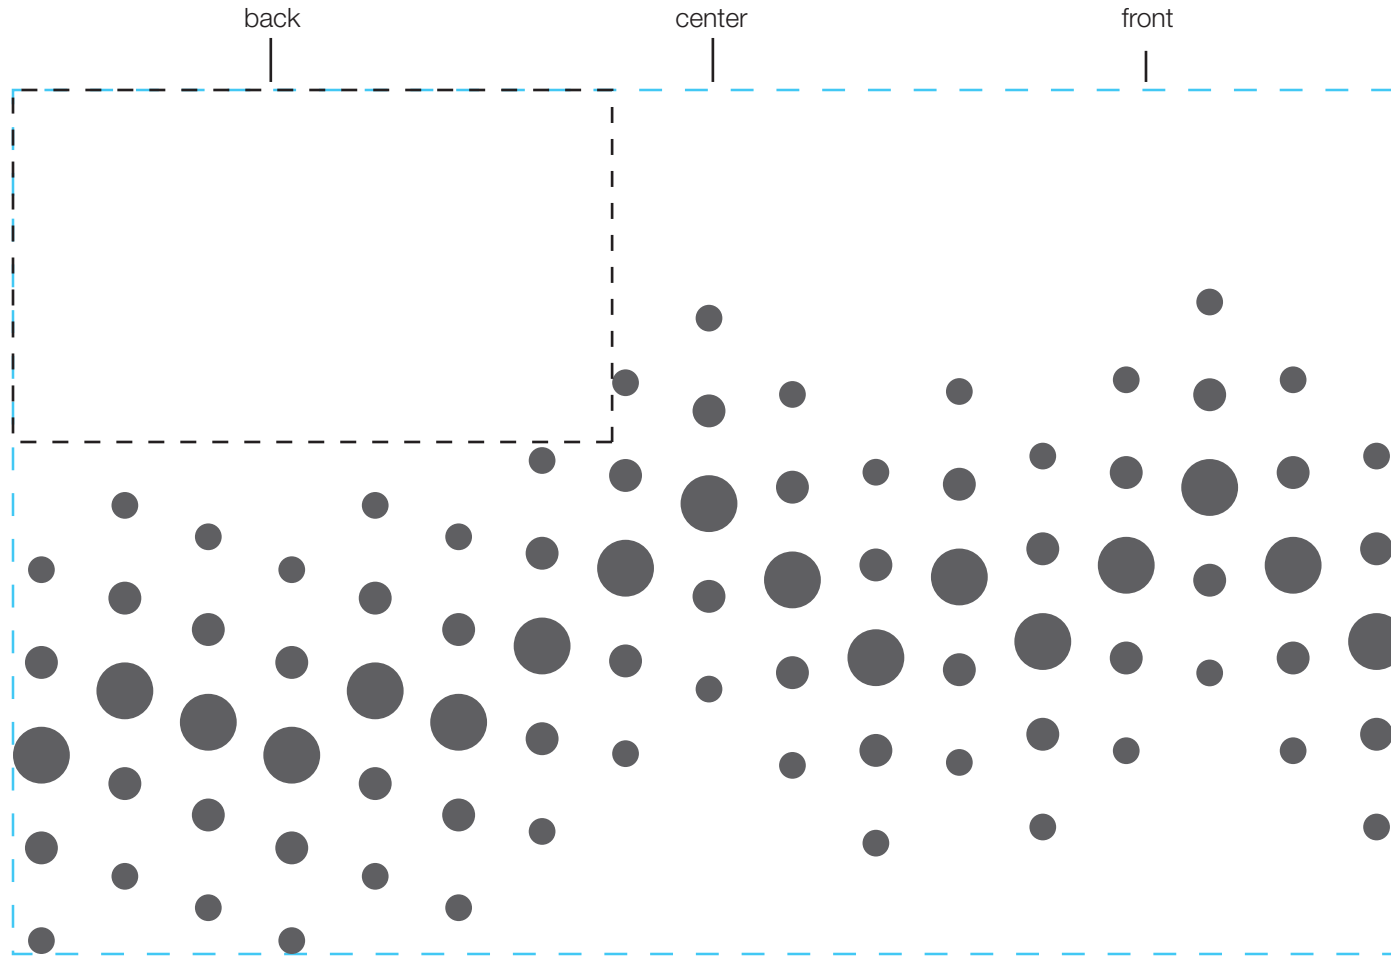

design template

imprint at 100%

design #507

24oz freedom

AVAILABLE BOTTLE IMPRINT AREA (DASHED BLUE LINE) = 4.5"H X 7.25"W AVAILABLE LOGO IMPRINT AREA (DASHED BLACK LINE) = 1.833"H X 3.12"W

ALTERING COLORS:
PLEASE DESIGNATE PMS # TO CORRESPONDING COLOR #.
PLEASE DO NOT CHANGE AMOUNT OF COLORS IN DESIGN

pms 425
(color #1)

NOT A PROOF. FOR CONCEPT PURPOSES ONLY.

item#: