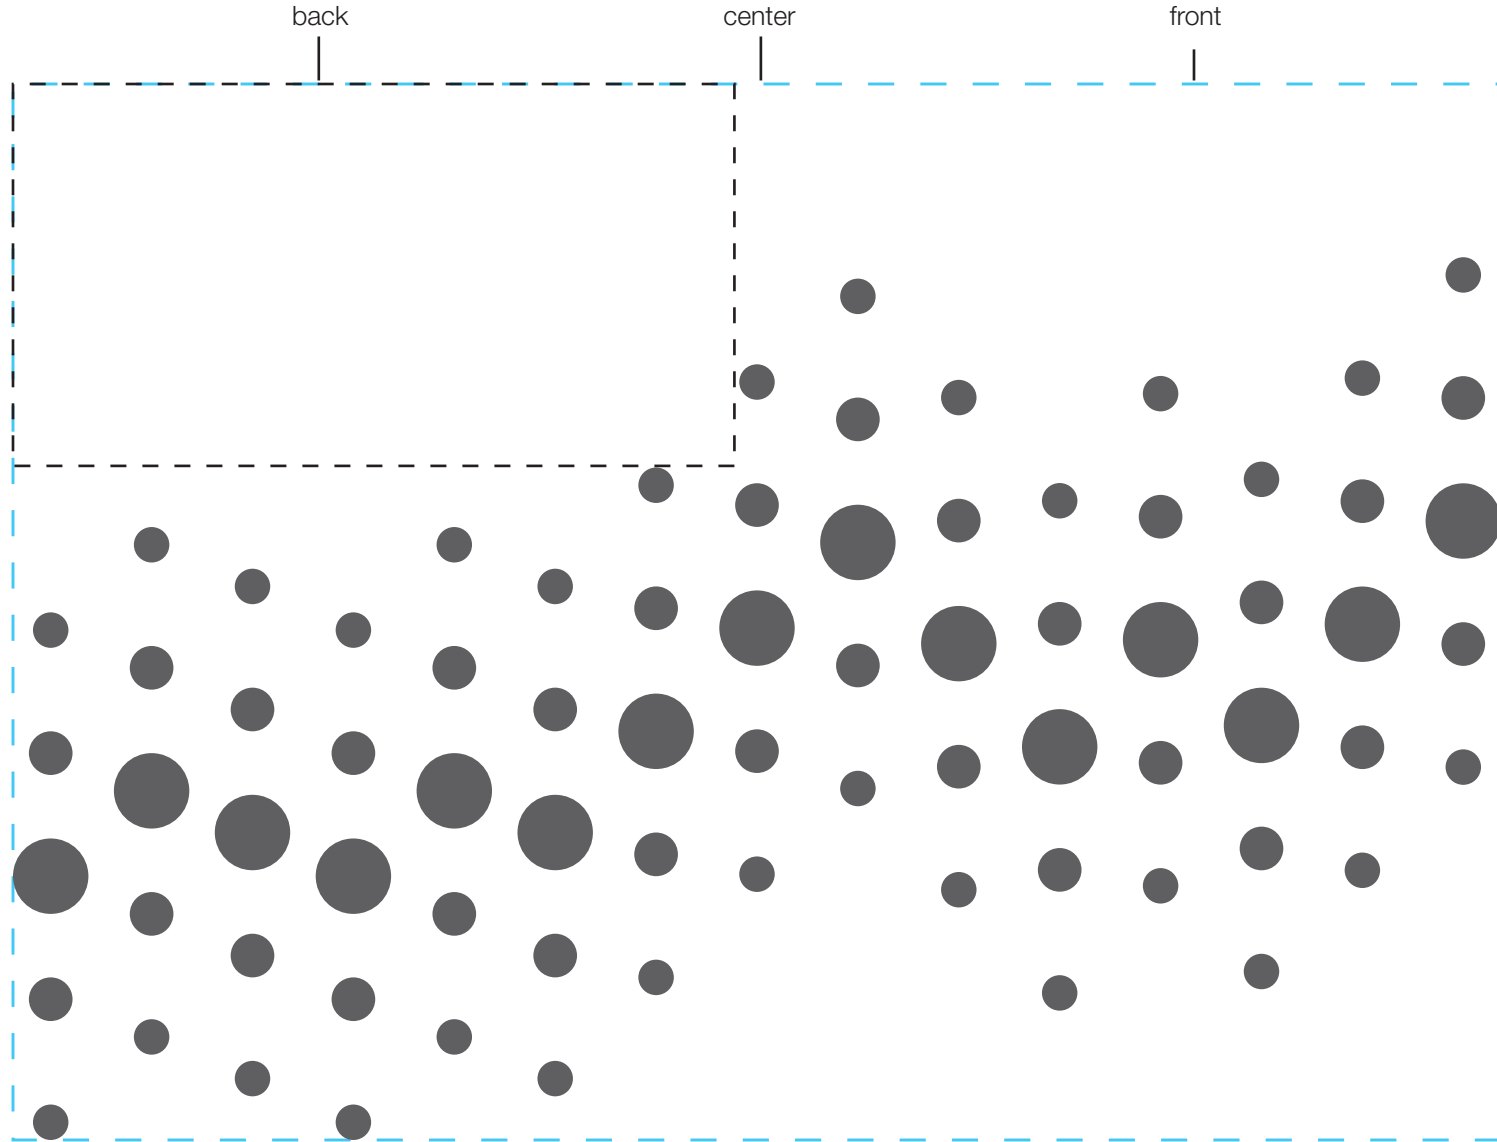

design template

imprint at 100%

design #507

24 oz bolt

AVAILABLE BOTTLE IMPRINT AREA (DASHED BLUE LINE) = 5.5"H X 7.75"W

AVAILABLE LOGO IMPRINT AREA (DASHED BLACK LINE) = 1.989"H X 3.757"W

ALTERING COLORS:
PLEASE DESIGNATE PMS # TO CORRESPONDING COLOR #.
PLEASE DO NOT CHANGE AMOUNT OF COLORS IN DESIGN

pms 425
(color #1)

NOT A PROOF. FOR CONCEPT PURPOSES ONLY.

item#: