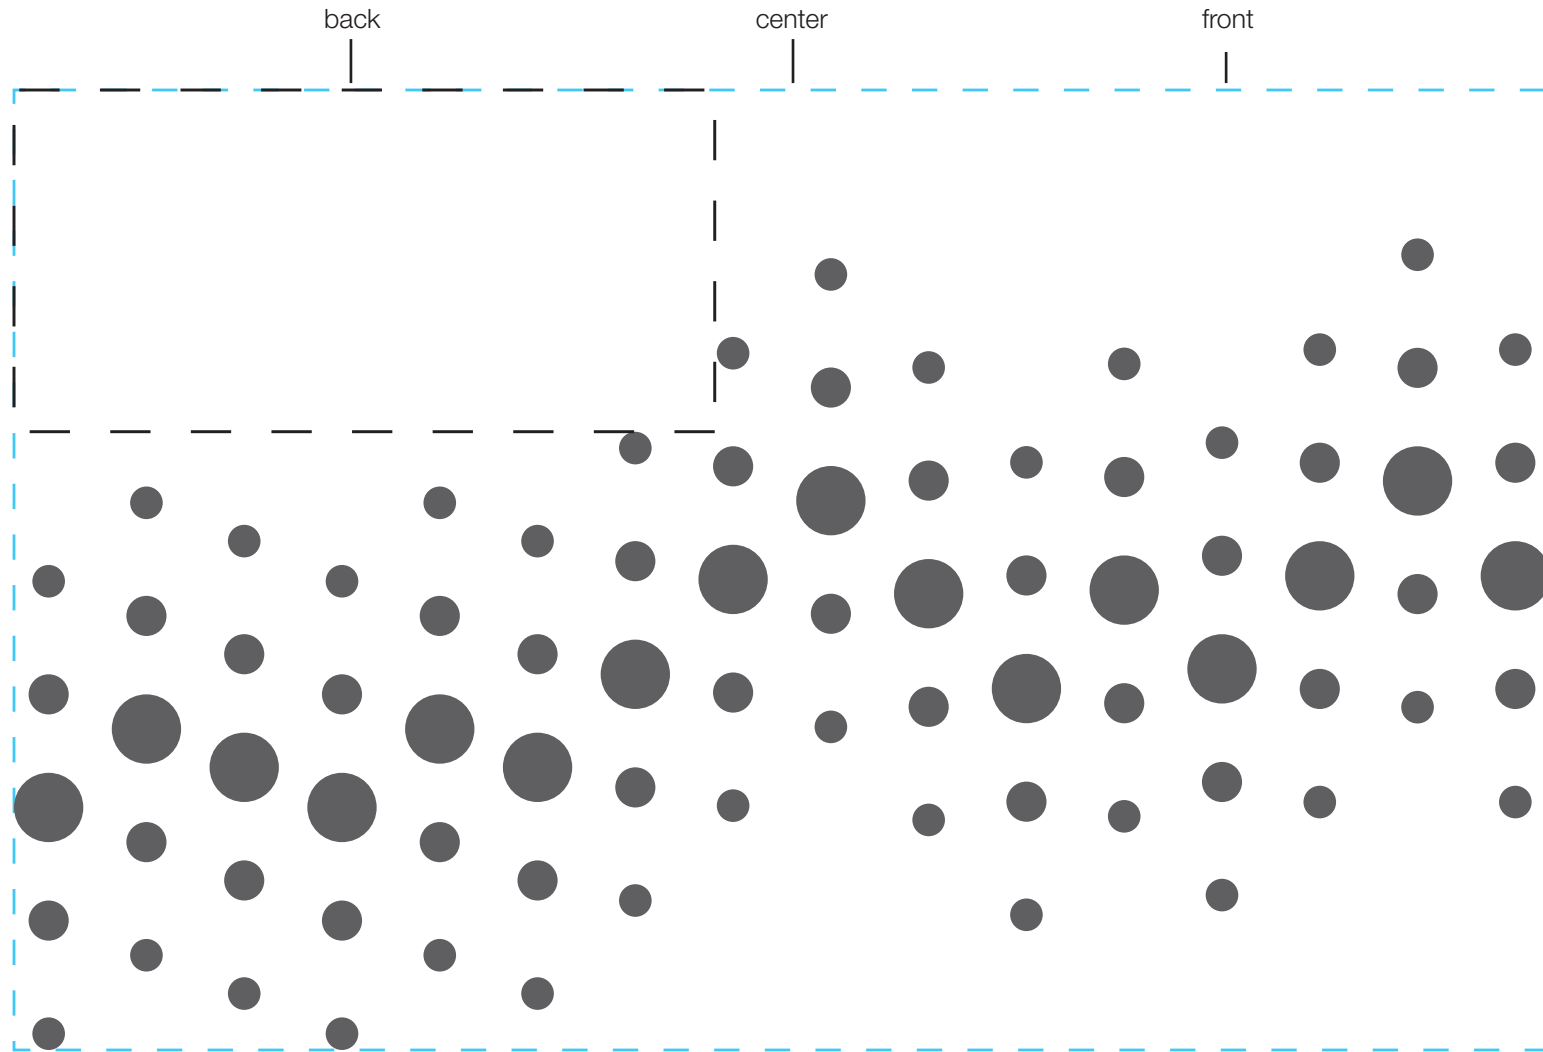

design template

imprint at 100%

design #507

24 oz classic

AVAILABLE BOTTLE IMPRINT AREA (DASHED BLUE LINE) = 5"H X 8"W

AVAILABLE LOGO IMPRINT AREA (DASHED BLACK LINE) = 1.779"H X 3.649"W

ALTERING COLORS:
PLEASE DESIGNATE PMS # TO CORRESPONDING COLOR #.
PLEASE DO NOT CHANGE AMOUNT OF COLORS IN DESIGN

■
pms 425
(color #1)

NOT A PROOF. FOR CONCEPT PURPOSES ONLY.

item#: