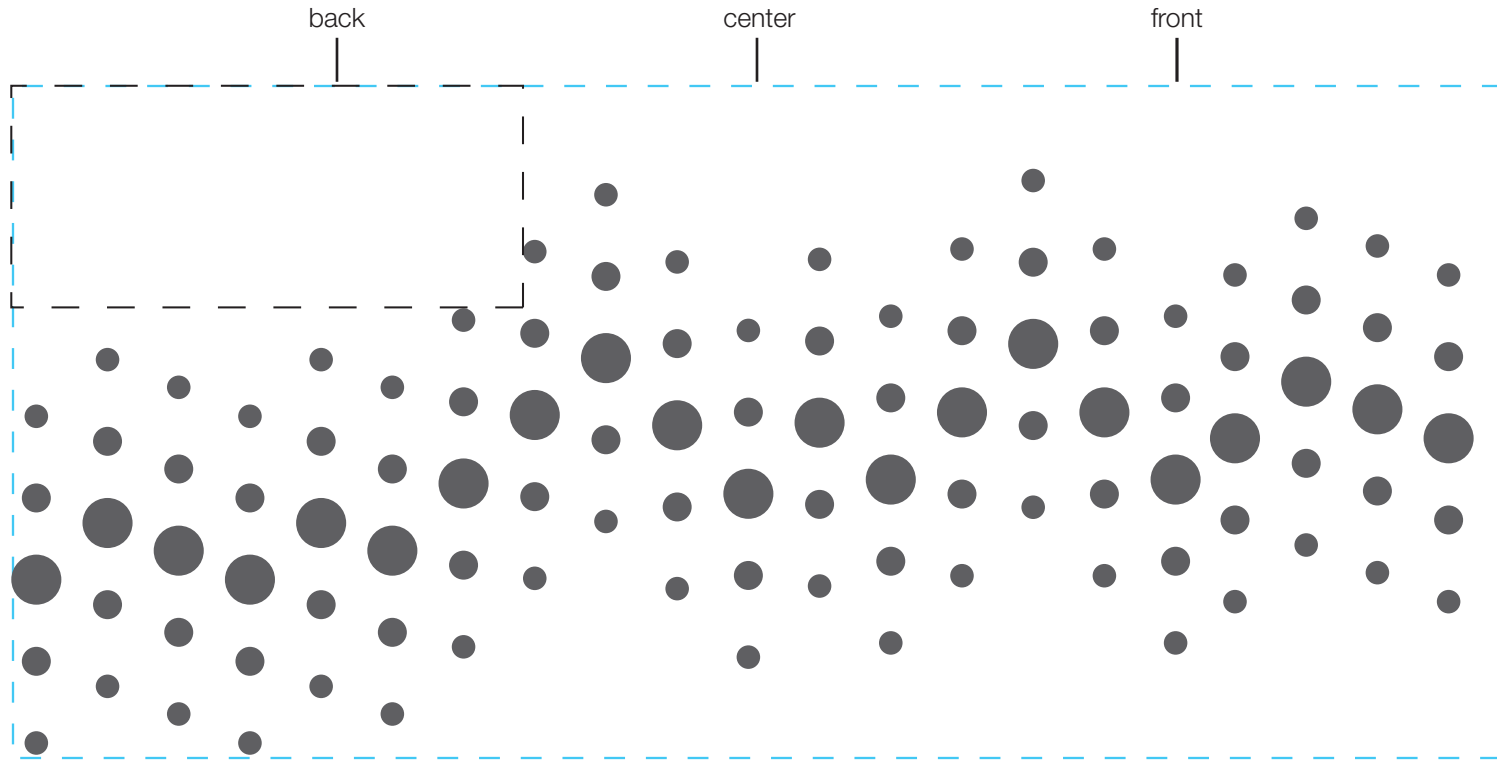

design template
imprint at 100%

design #507

18oz bolt

AVAILABLE BOTTLE IMPRINT AREA (DASHED BLUE LINE) = 3.5\"H X 7.75\"W

AVAILABLE LOGO IMPRINT AREA (DASHED BLACK LINE) = 1.15\"H X 2.66\"W

ALTERING COLORS:
PLEASE DESIGNATE PMS # TO CORRESPONDING COLOR #.
PLEASE DO NOT CHANGE AMOUNT OF COLORS IN DESIGN

NOT A PROOF. FOR CONCEPT PURPOSES ONLY.

pms 425
(color #1)

item#: