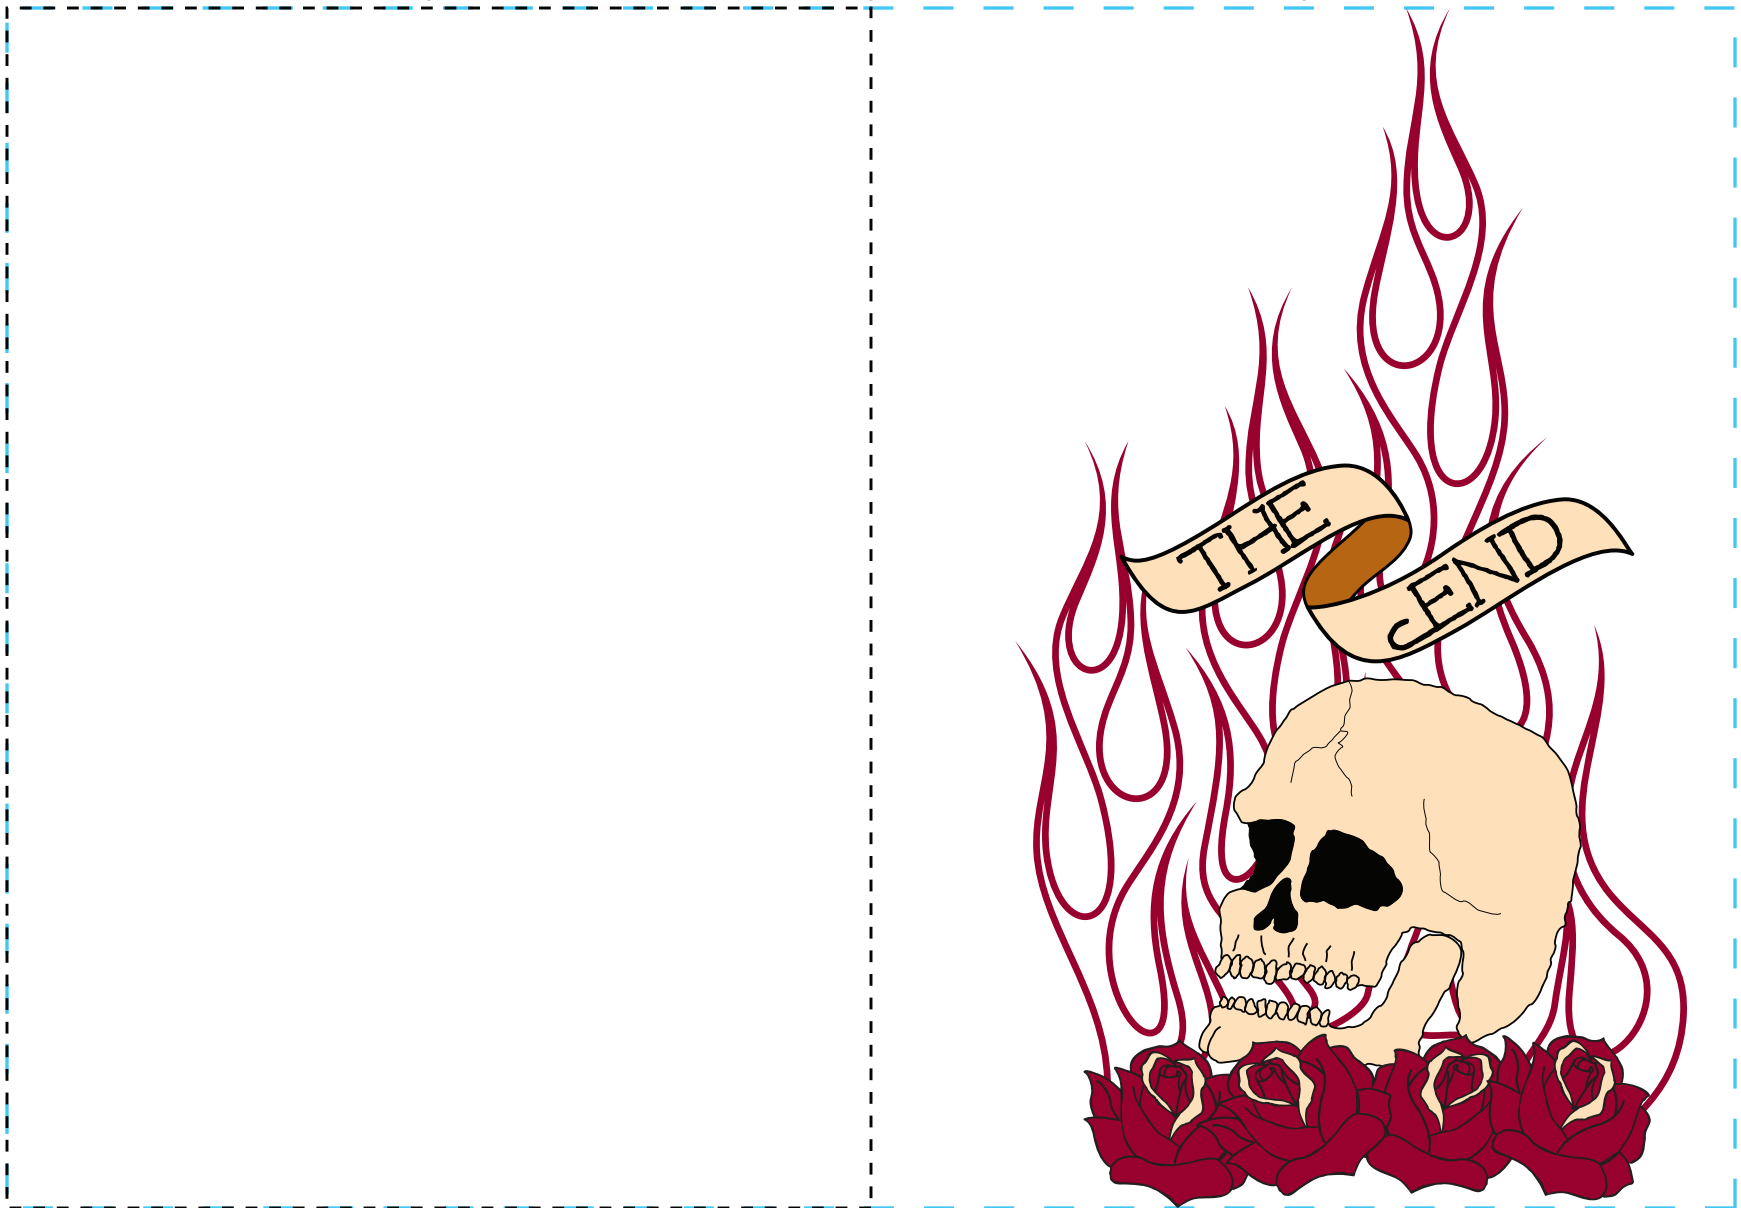

design template

imprint at 100%

design #411

34oz classic

back

center

front

AVAILABLE BOTTLE IMPRINT AREA (DASHED BLUE LINE) = 6.25"H X 9"W

AVAILABLE LOGO IMPRINT AREA (DASHED BLACK LINE) = 6.25"H X 4.5"W

ALTERING COLORS:
PLEASE DESIGNATE PMS # TO CORRESPONDING COLOR #.
PLEASE DO NOT CHANGE AMOUNT OF COLORS IN DESIGN

pms 202
(color #1)

pms 1605
(color #2)

pms 155
(color #3)

black
(color #4)

NOT A PROOF. FOR CONCEPT PURPOSES ONLY.

item#: