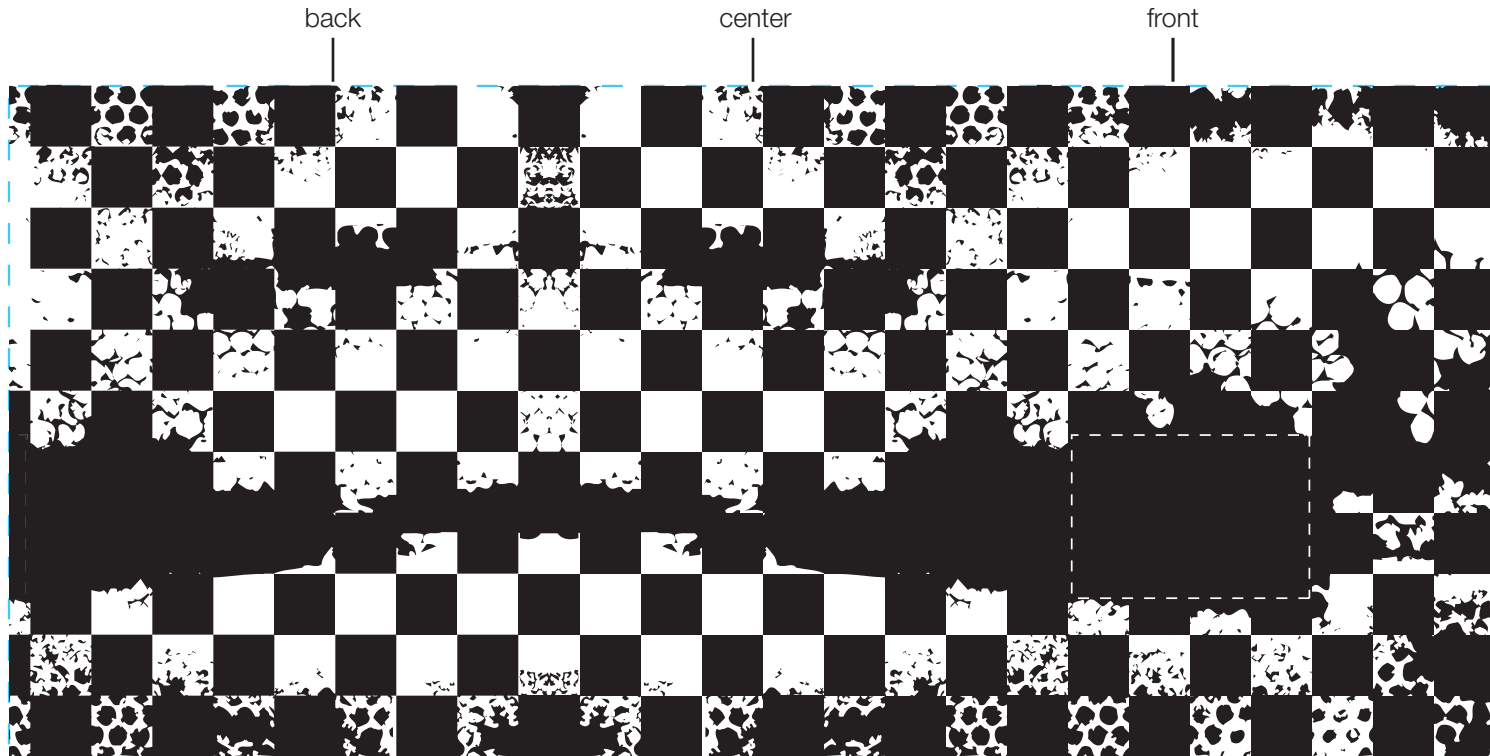

design template  
imprint at 100%

design #408

18oz bolt

AVAILABLE BOTTLE IMPRINT AREA (DASHED BLUE LINE) = 3.5"H X 7.75"W

AVAILABLE LOGO IMPRINT AREA (DASHED BLACK LINE) = .84"H X 1.23"W

ALTERING COLORS:  
PLEASE DESIGNATE PMS # TO CORRESPONDING COLOR #.  
PLEASE DO NOT CHANGE AMOUNT OF COLORS IN DESIGN

NOT A PROOF. FOR CONCEPT PURPOSES ONLY.

  
black  
(color #1)

item#: