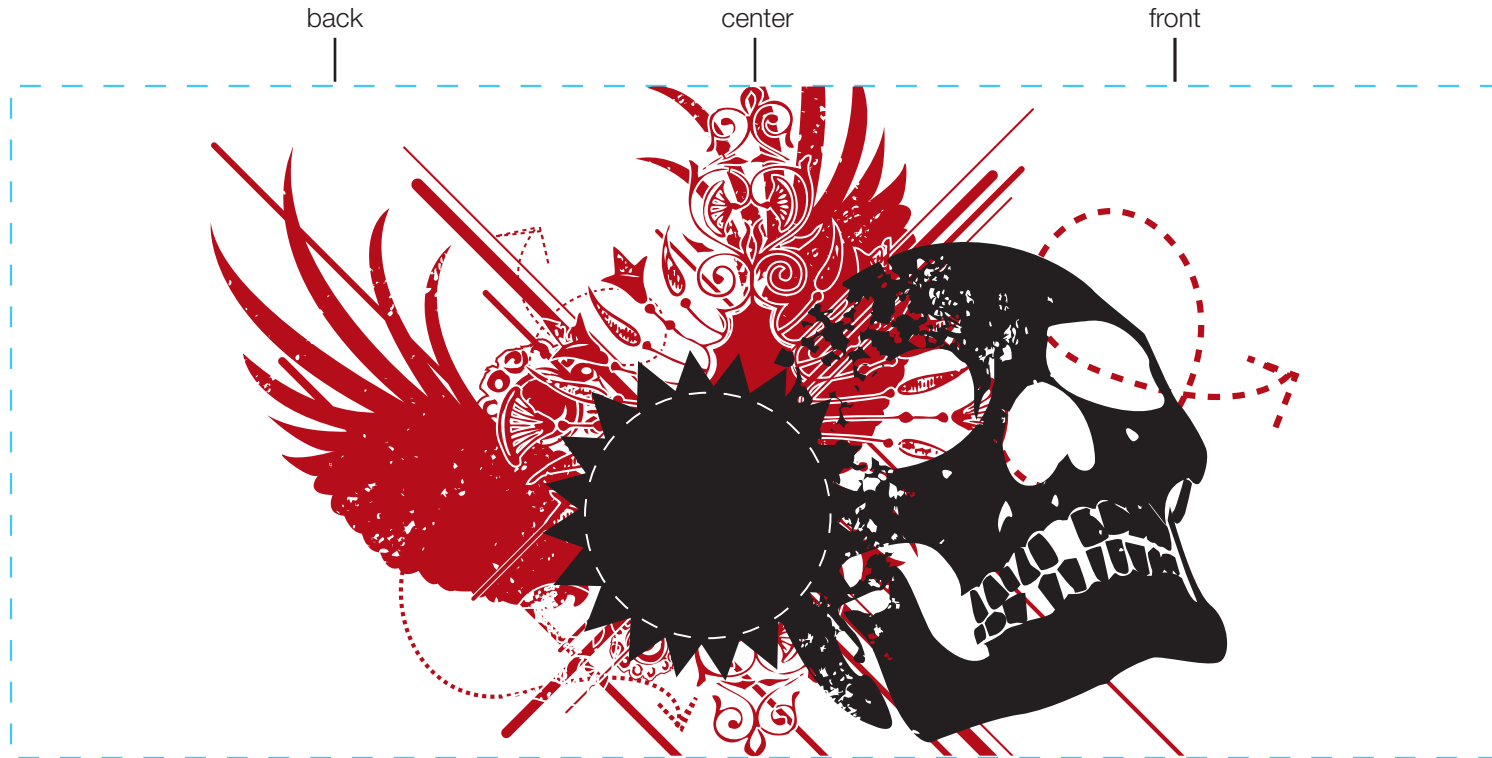

design template
imprint at 100%

design #403

18oz bolt

AVAILABLE BOTTLE IMPRINT AREA (DASHED BLUE LINE) = 3.5"H X 7.75"W

AVAILABLE LOGO IMPRINT AREA (DASHED WHITE LINE) = 1.27"H X 1.27"W

ALTERING COLORS:
PLEASE DESIGNATE PMS # TO CORRESPONDING COLOR #.
PLEASE DO NOT CHANGE AMOUNT OF COLORS IN DESIGN

NOT A PROOF. FOR CONCEPT PURPOSES ONLY.

pms 1807
(color #1)

BLACK
(color #2)

item#: