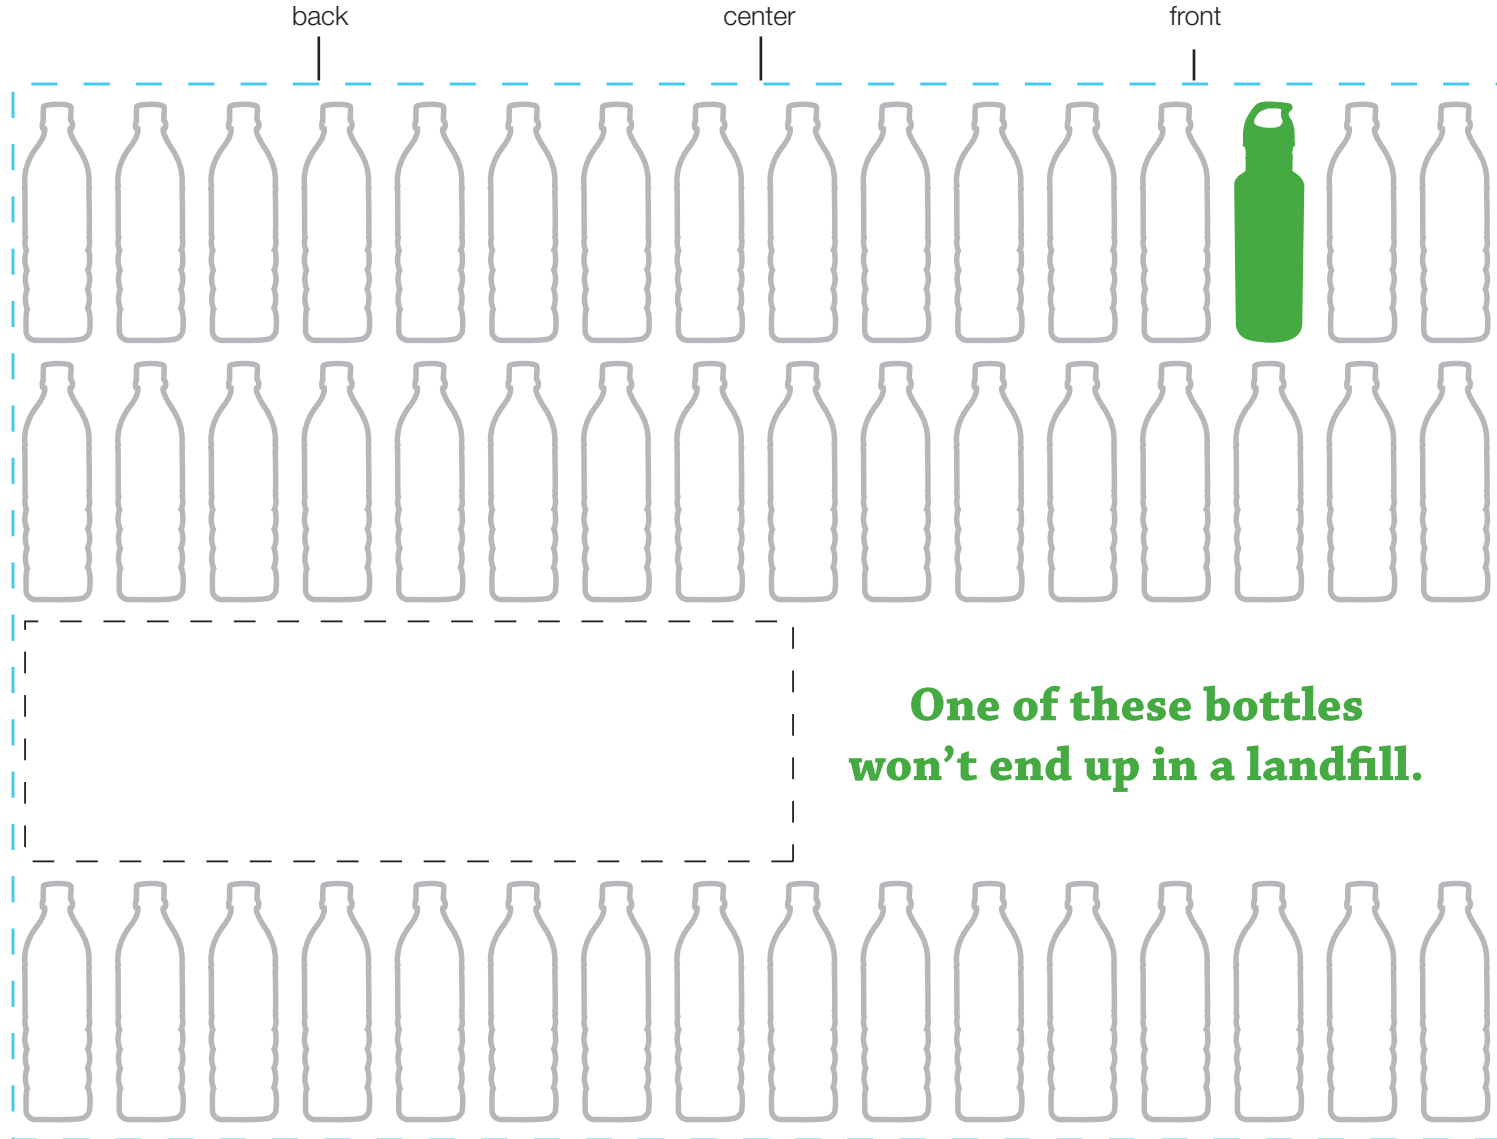

design template

imprint at 100%

design #308

24 oz bolt

AVAILABLE BOTTLE IMPRINT AREA (DASHED BLUE LINE) = 5.5"H X 7.75"W

AVAILABLE LOGO IMPRINT AREA (DASHED BLACK LINE) = 1.25"H X 4"W

ALTERING COLORS:
PLEASE DESIGNATE PMS # TO CORRESPONDING COLOR #.
PLEASE DO NOT CHANGE AMOUNT OF COLORS IN DESIGN