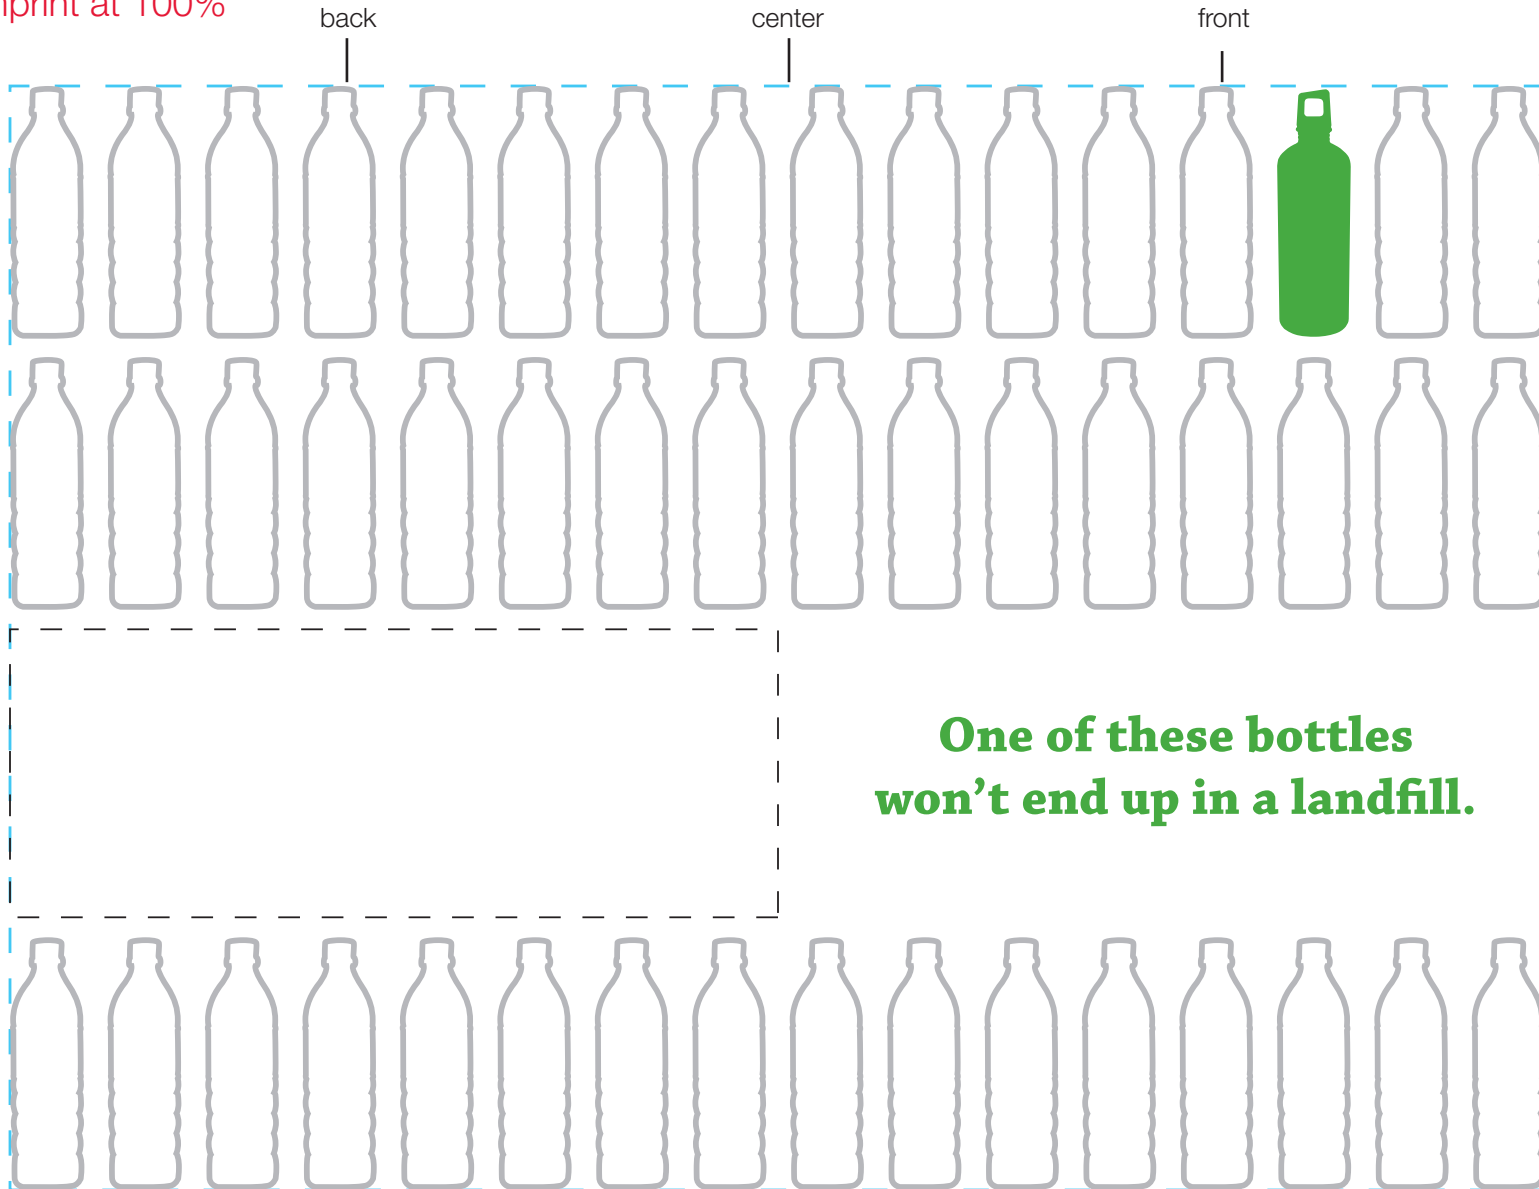

design template

design #308

24 oz aluminum classic

imprint at 100%

**One of these bottles
won't end up in a landfill.**

AVAILABLE BOTTLE IMPRINT AREA (DASHED BLUE LINE) = 5.75"H X 8"W

AVAILABLE LOGO IMPRINT AREA (DASHED BLACK LINE) = 1.5"H X 4"W