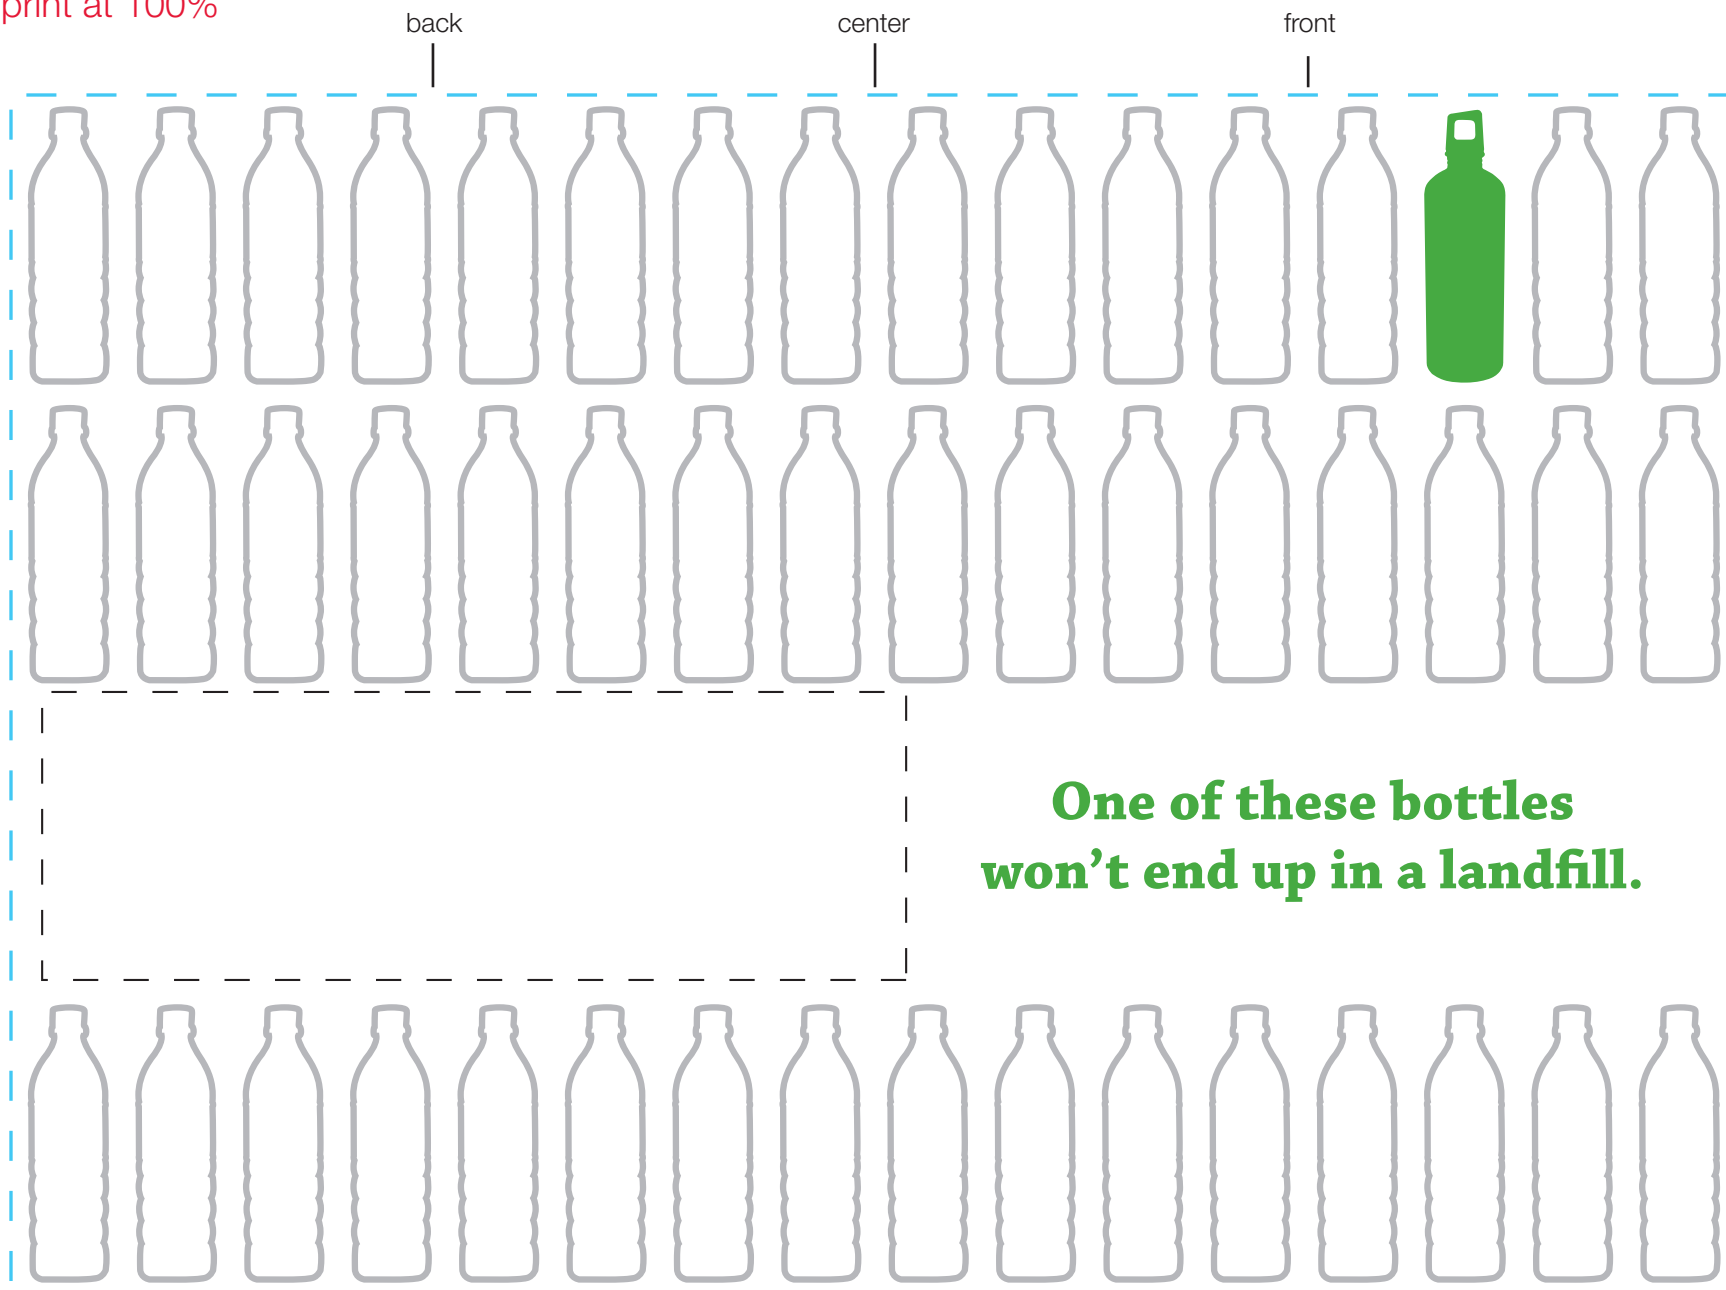

design template

imprint at 100%

design #308

34oz classic

**One of these bottles
won't end up in a landfill.**

AVAILABLE BOTTLE IMPRINT AREA (DASHED BLUE LINE) = 6.25"H X 9"W

AVAILABLE LOGO IMPRINT AREA (DASHED BLACK LINE) = 1.5"H X 4.5"W