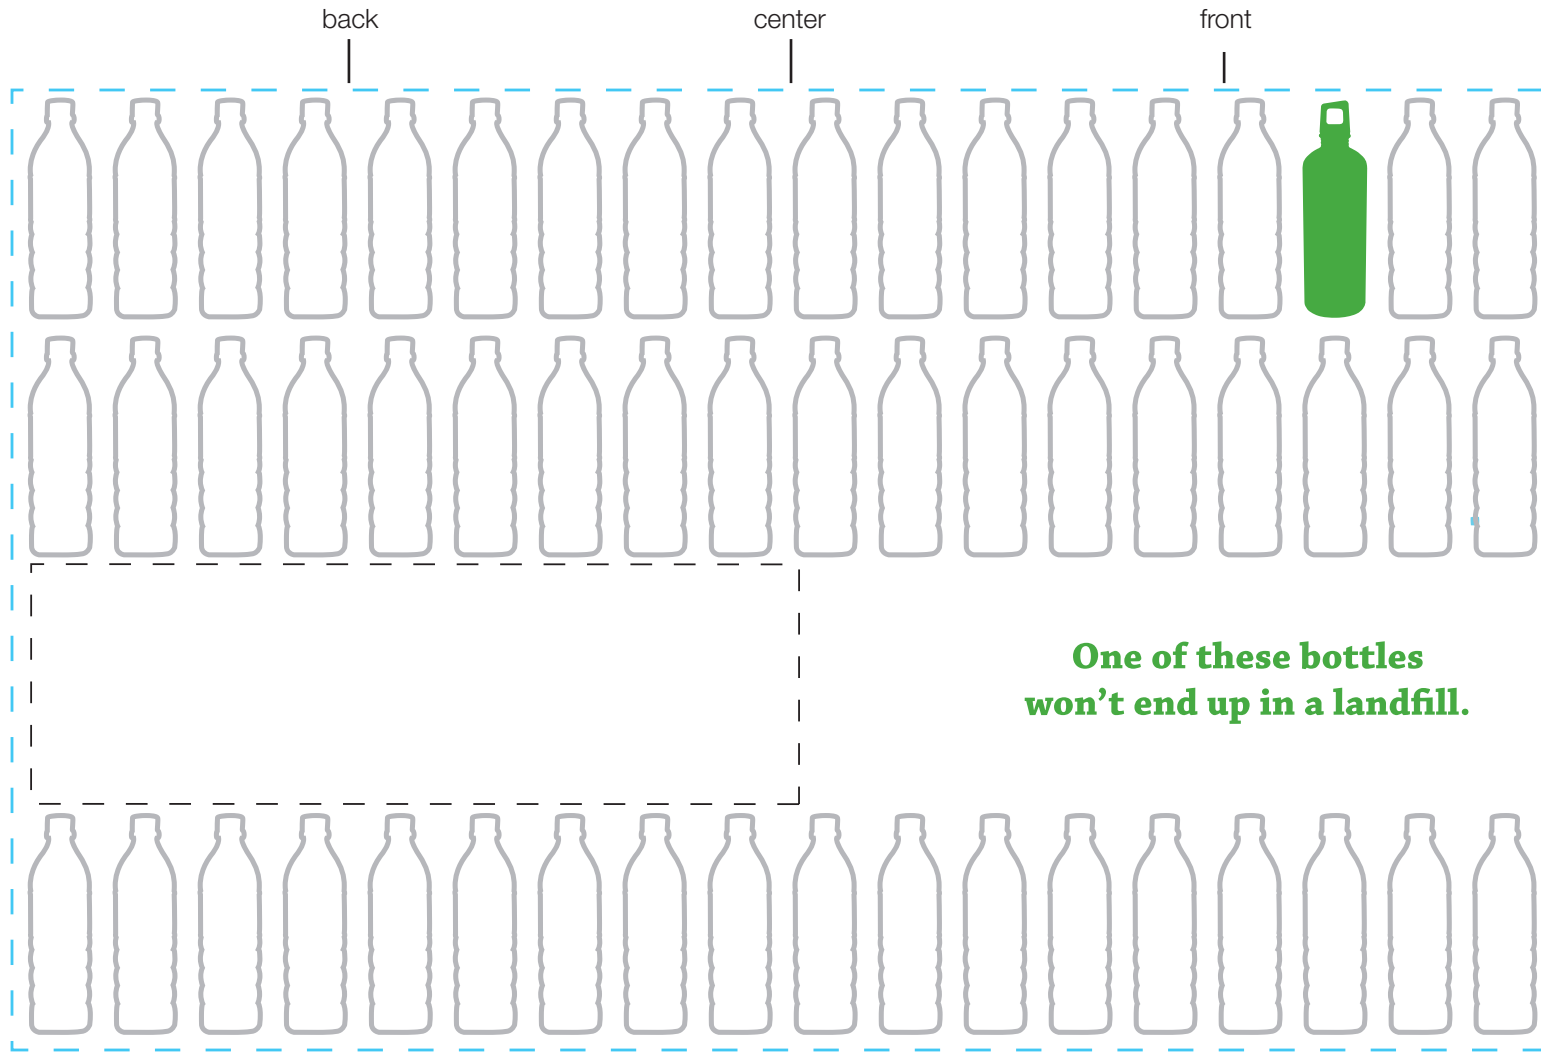

design template

imprint at 100%

design #308

24 oz classic

**One of these bottles
won't end up in a landfill.**

AVAILABLE BOTTLE IMPRINT AREA (DASHED BLUE LINE) = 5"H X 8"W

AVAILABLE LOGO IMPRINT AREA (DASHED BLACK LINE) = 4"H X 1.25"W