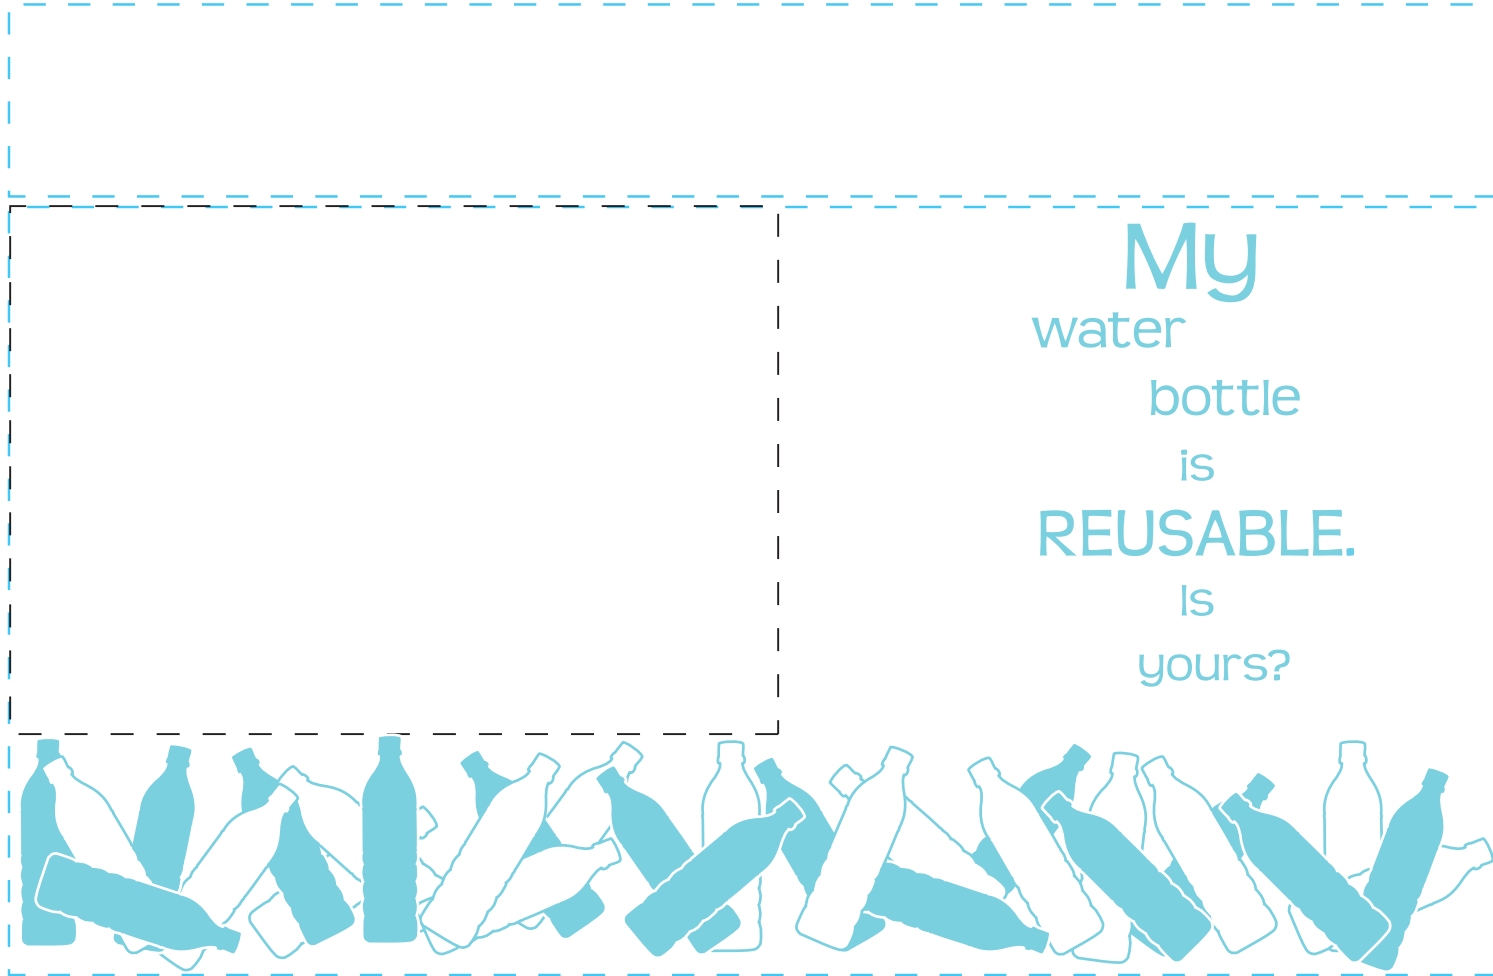

design template

imprint at 100%

design #307

24 oz metro

back

center

front

AVAILABLE BOTTLE IMPRINT AREA (DASHED BLUE LINE) = 1"H X 7.75"W (upper)  
4"H X 7.75"W (lower)

AVAILABLE LOGO IMPRINT AREA (DASHED BLACK LINE) = 2.75"H X 4"W (upper)

ALTERING COLORS:  
PLEASE DESIGNATE PMS # TO CORRESPONDING COLOR #.  
PLEASE DO NOT CHANGE AMOUNT OF COLORS IN DESIGN

pms 630  
(color #1)