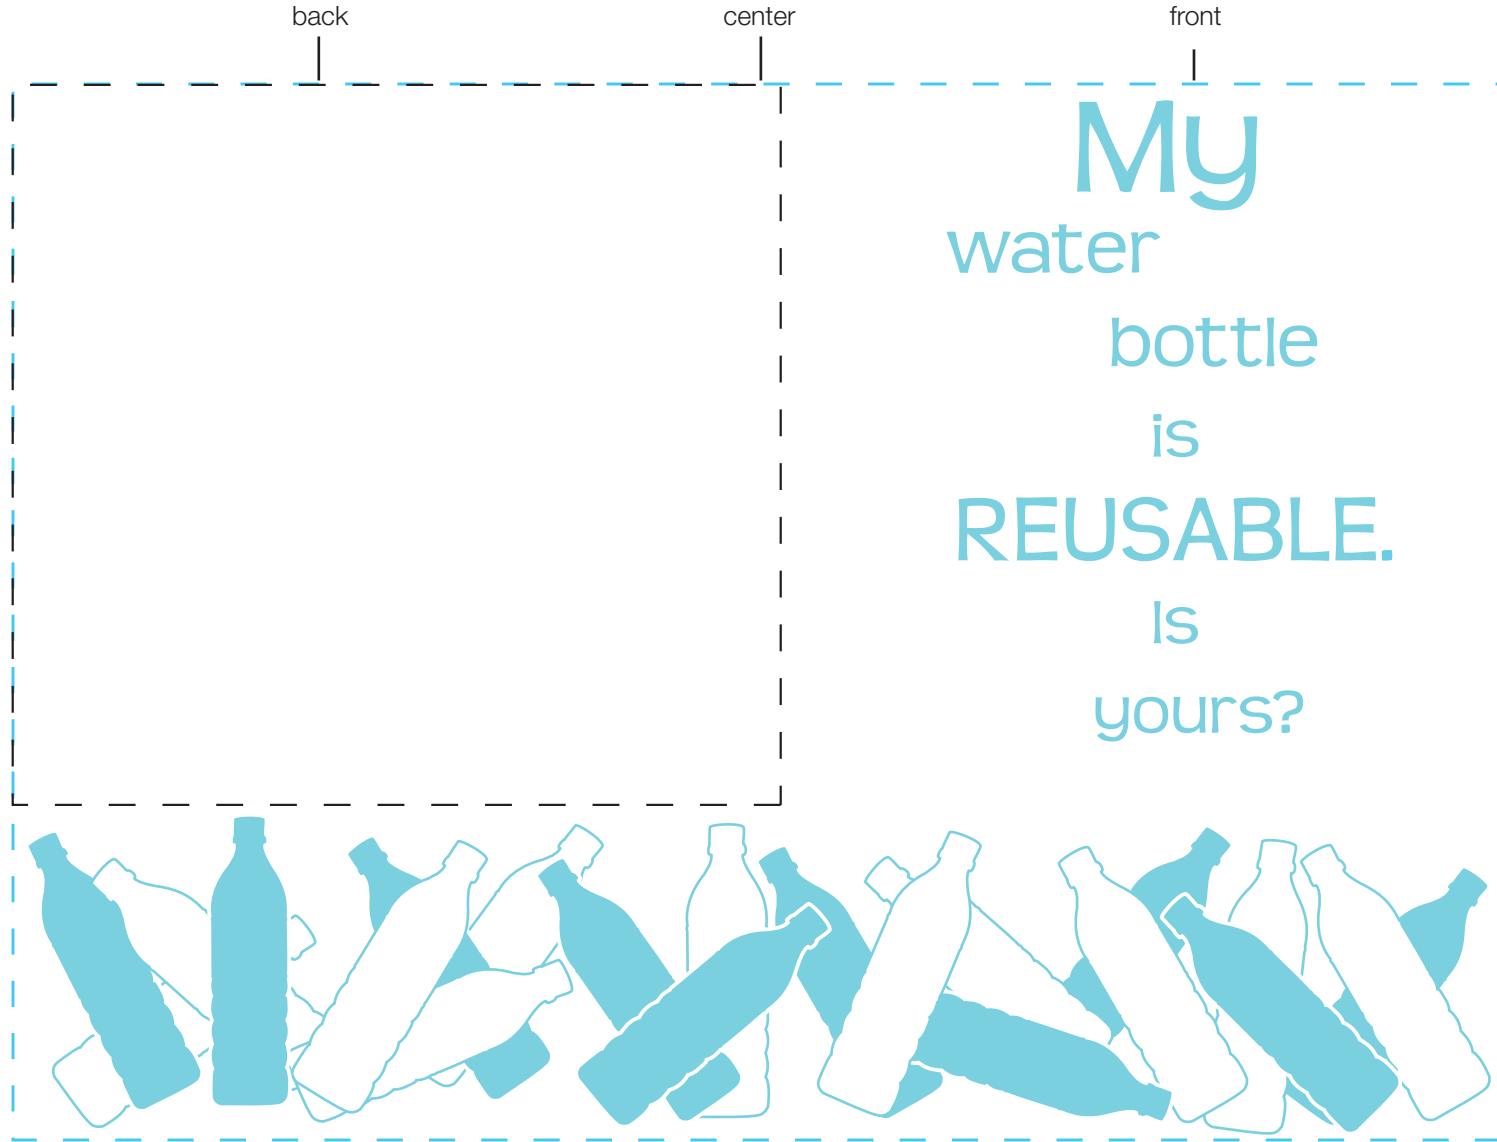

design template

imprint at 100%

design #307

24 oz bolt

AVAILABLE BOTTLE IMPRINT AREA (DASHED BLUE LINE) = 5.5"H X 7.75"W

AVAILABLE LOGO IMPRINT AREA (DASHED BLACK LINE) = 4"H X 3.75"W

ALTERING COLORS:
PLEASE DESIGNATE PMS # TO CORRESPONDING COLOR #.
PLEASE DO NOT CHANGE AMOUNT OF COLORS IN DESIGN

pms 630
(color #1)

NOT A PROOF. FOR CONCEPT PURPOSES ONLY.

item#: