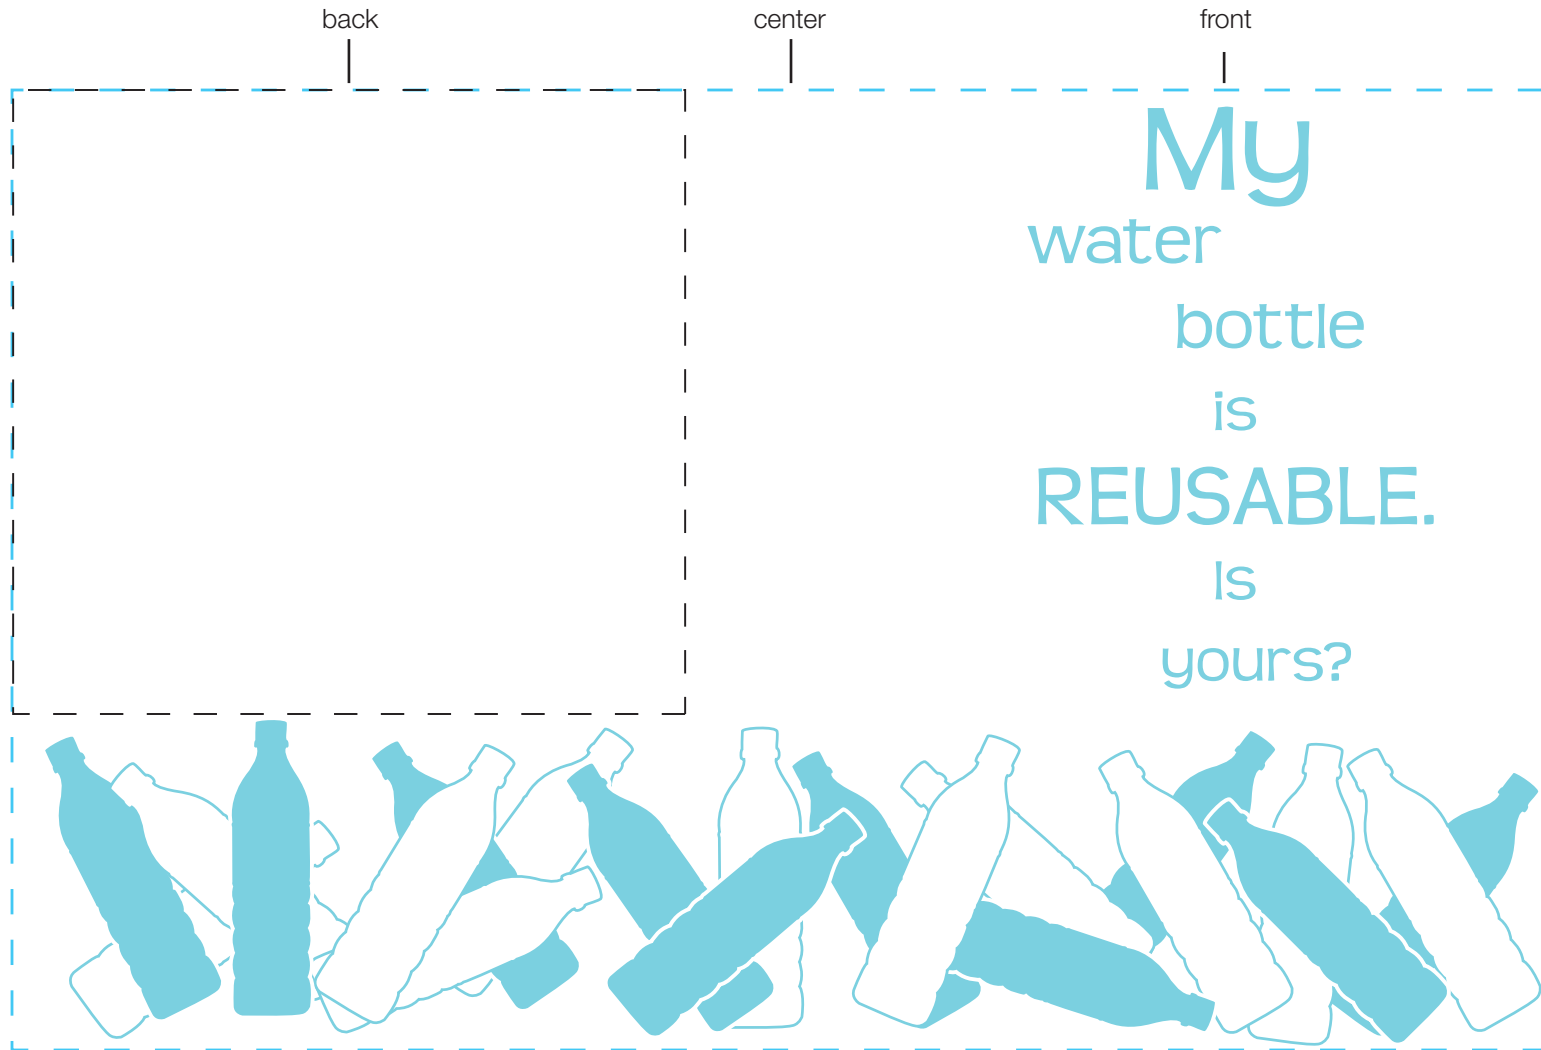

design template
imprint at 100%

design #307

24 oz classic

AVAILABLE BOTTLE IMPRINT AREA (DASHED BLUE LINE) = 5"H X 8"W

AVAILABLE LOGO IMPRINT AREA (DASHED BLACK LINE) = 3.25"H X 3.5"W

ALTERING COLORS:
PLEASE DESIGNATE PMS # TO CORRESPONDING COLOR #.
PLEASE DO NOT CHANGE AMOUNT OF COLORS IN DESIGN

pms 630
(color #1)

NOT A PROOF. FOR CONCEPT PURPOSES ONLY.

item#: