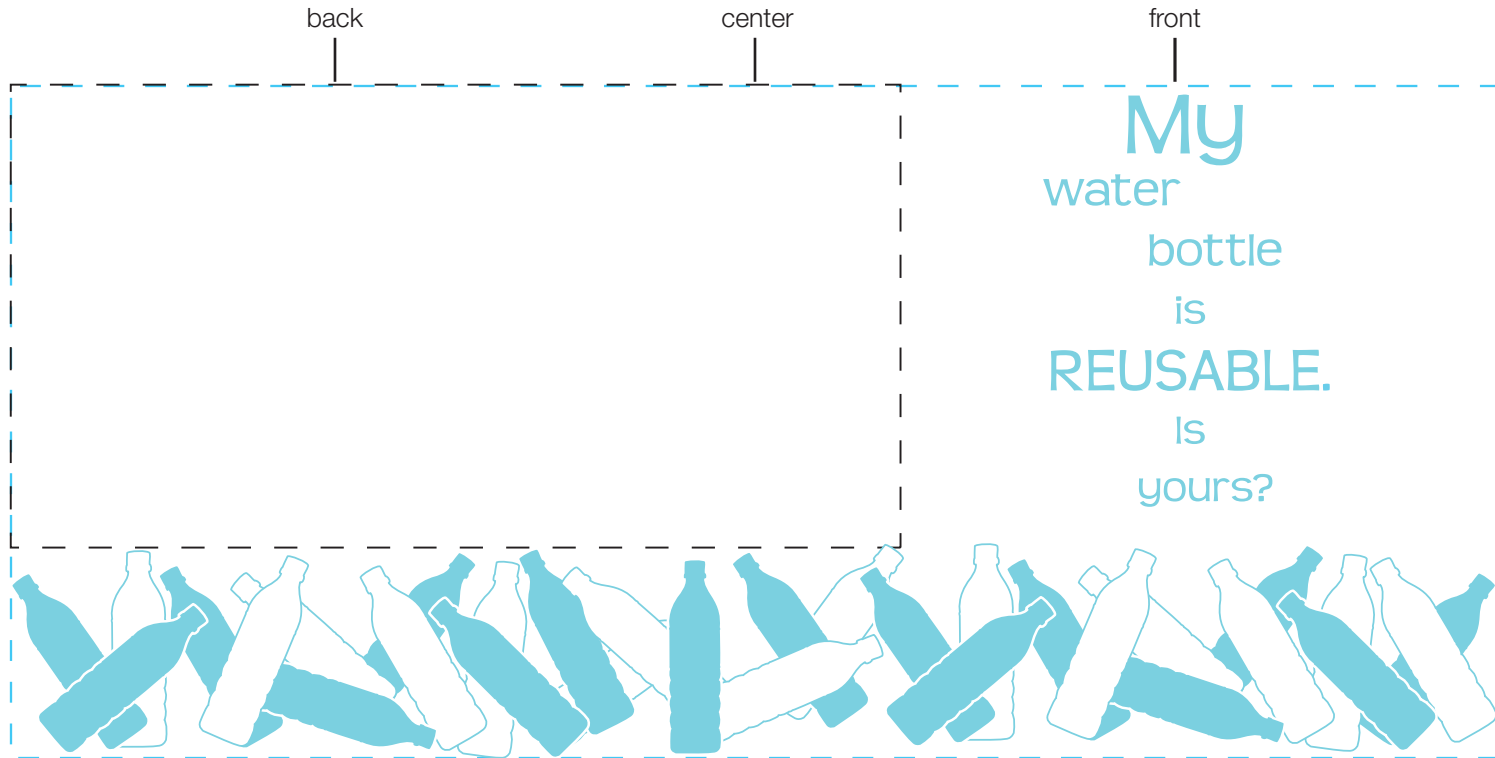

design template
imprint at 100%

design # 307

18oz bolt

AVAILABLE BOTTLE IMPRINT AREA (DASHED BLUE LINE) = 3.5"H X 7.75"W

AVAILABLE LOGO IMPRINT AREA (DASHED BLACK LINE) = 2.41"H X 4.63"W

ALTERING COLORS:
PLEASE DESIGNATE PMS # TO CORRESPONDING COLOR #.
PLEASE DO NOT CHANGE AMOUNT OF COLORS IN DESIGN

NOT A PROOF. FOR CONCEPT PURPOSES ONLY.

pms 630
(color #1)

item#: