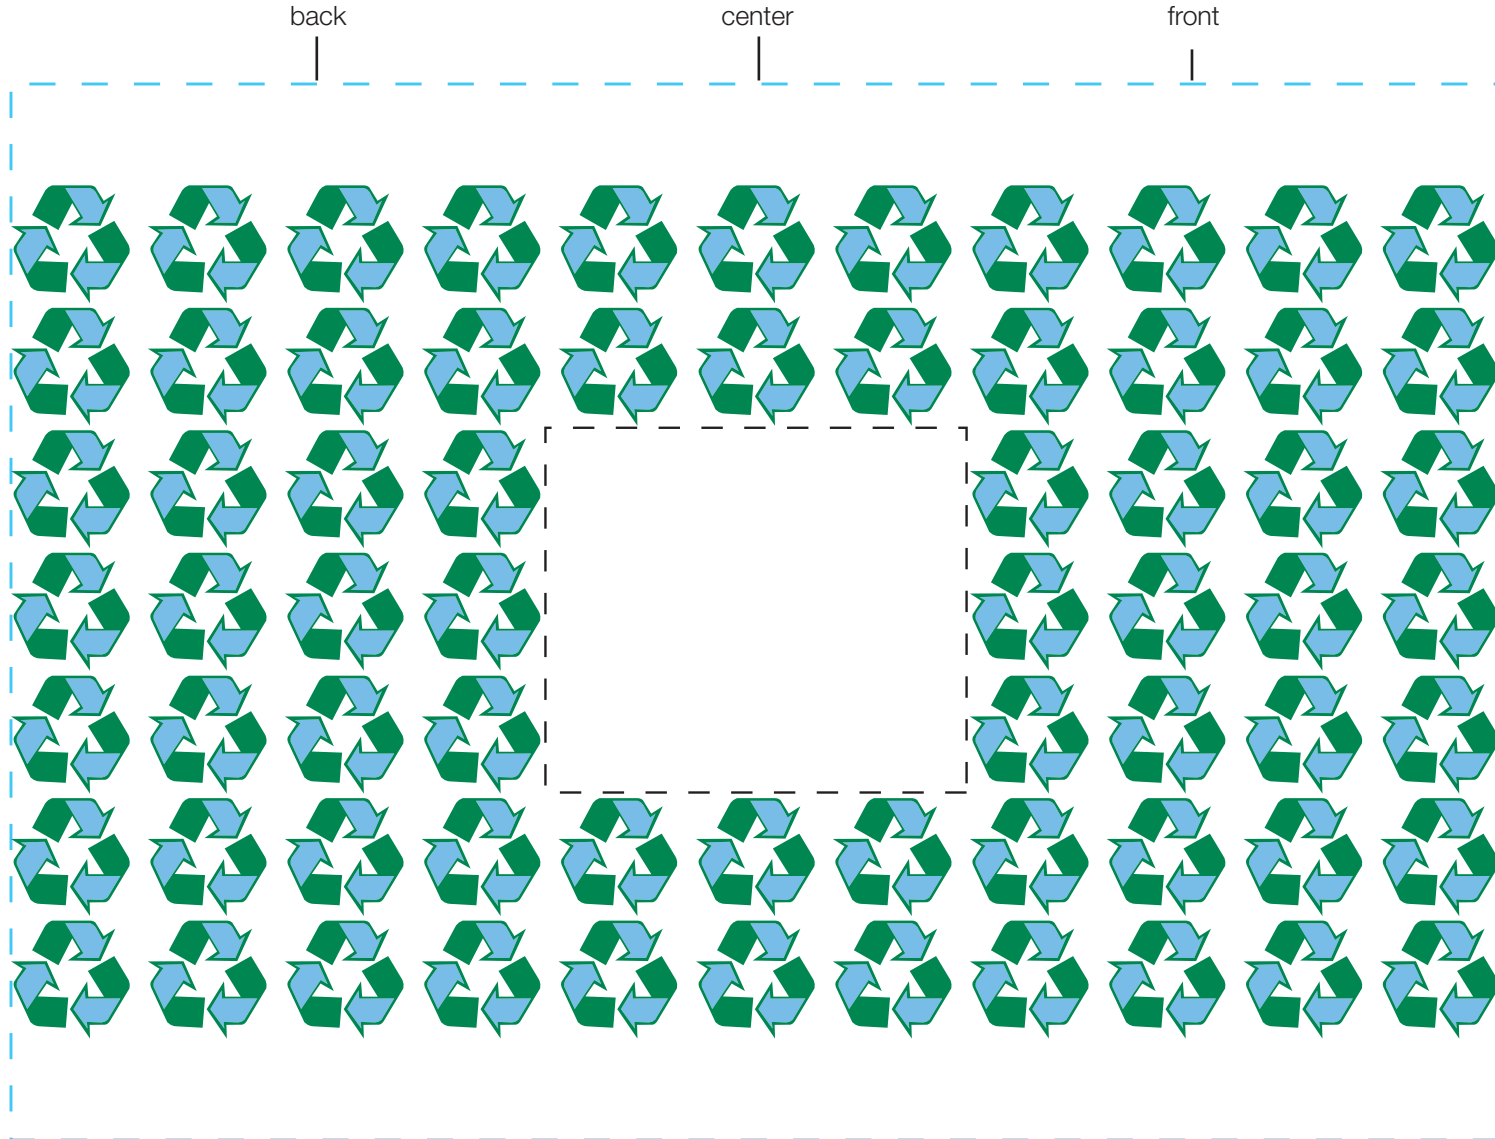

design template

imprint at 100%

design #303

24 oz bolt

AVAILABLE BOTTLE IMPRINT AREA (DASHED BLUE LINE) = 5.5"H X 7.75"W

AVAILABLE LOGO IMPRINT AREA (DASHED BLACK LINE) = 1.899"H X 2.193"W

ALTERING COLORS:
PLEASE DESIGNATE PMS # TO CORRESPONDING COLOR #.
PLEASE DO NOT CHANGE AMOUNT OF COLORS IN DESIGN

white (color #1) pms 348 (color #2)

NOT A PROOF. FOR CONCEPT PURPOSES ONLY.

item#: