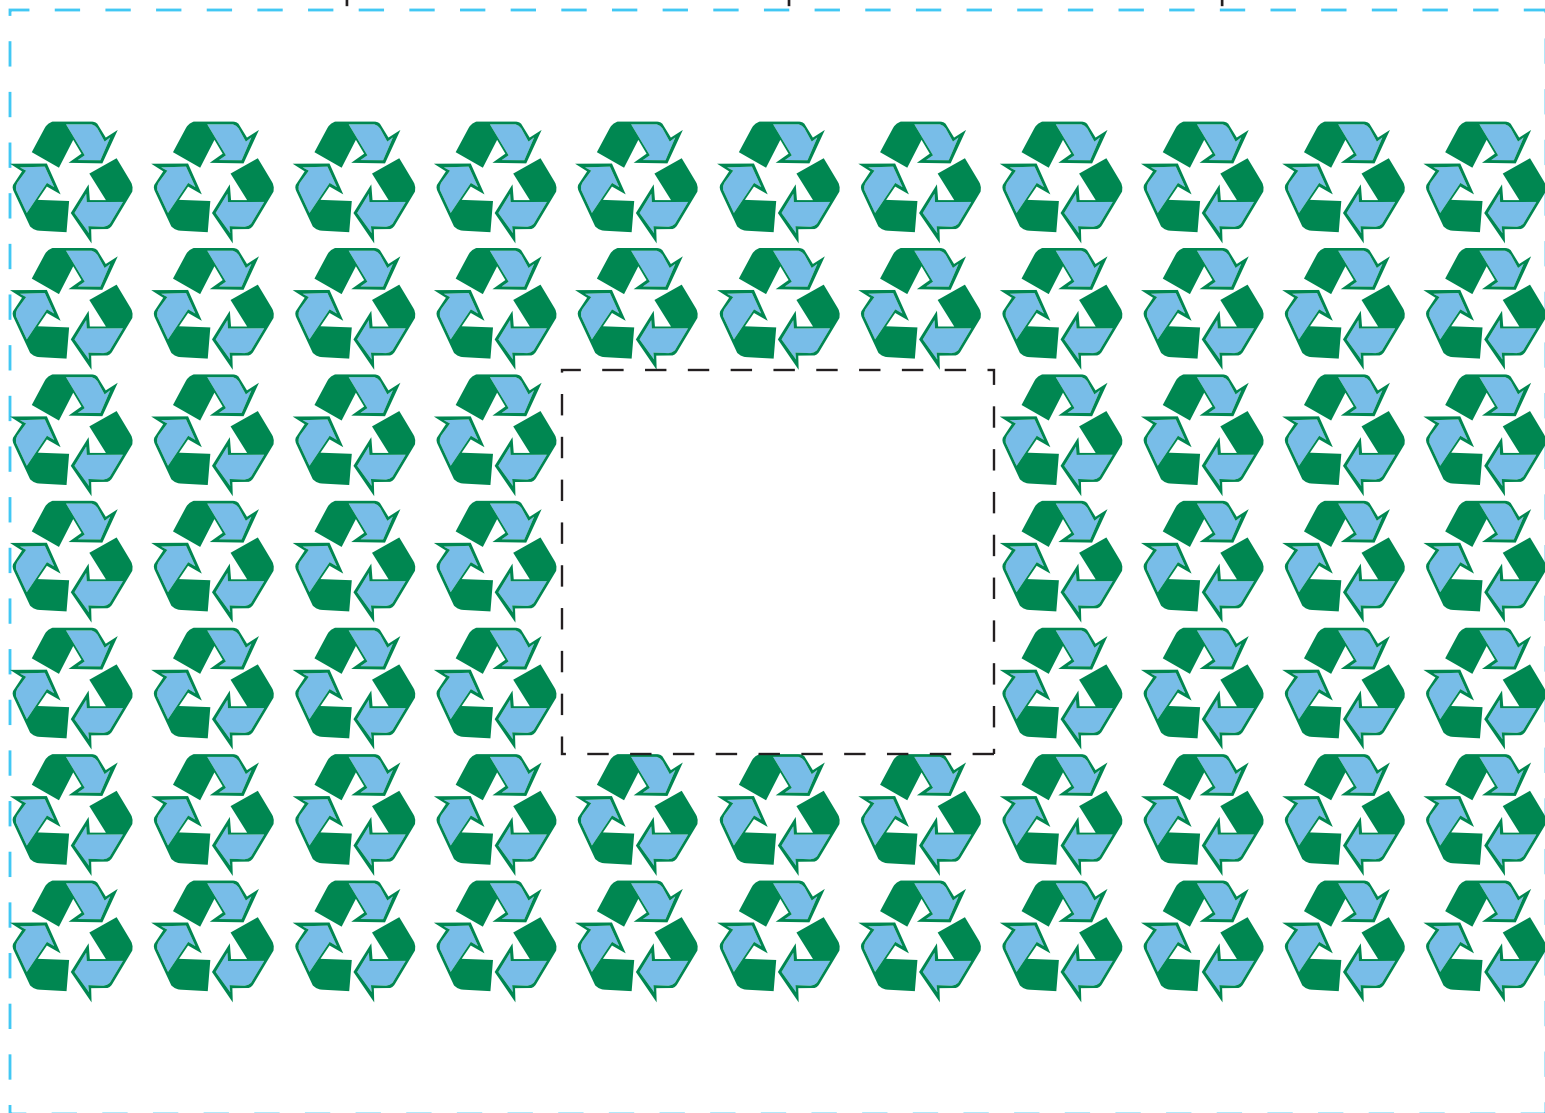

design template

design #303

24 oz aluminum classic

imprint at 100%

back

center

front

AVAILABLE BOTTLE IMPRINT AREA (DASHED BLUE LINE) = 5.75"H X 8"W

AVAILABLE LOGO IMPRINT AREA (DASHED BLACK LINE) = 2"H X 2.25"W

ALTERING COLORS:
PLEASE DESIGNATE PMS # TO CORRESPONDING COLOR #.
PLEASE DO NOT CHANGE AMOUNT OF COLORS IN DESIGN

	
white (color #1)	pms 348 (color #2)