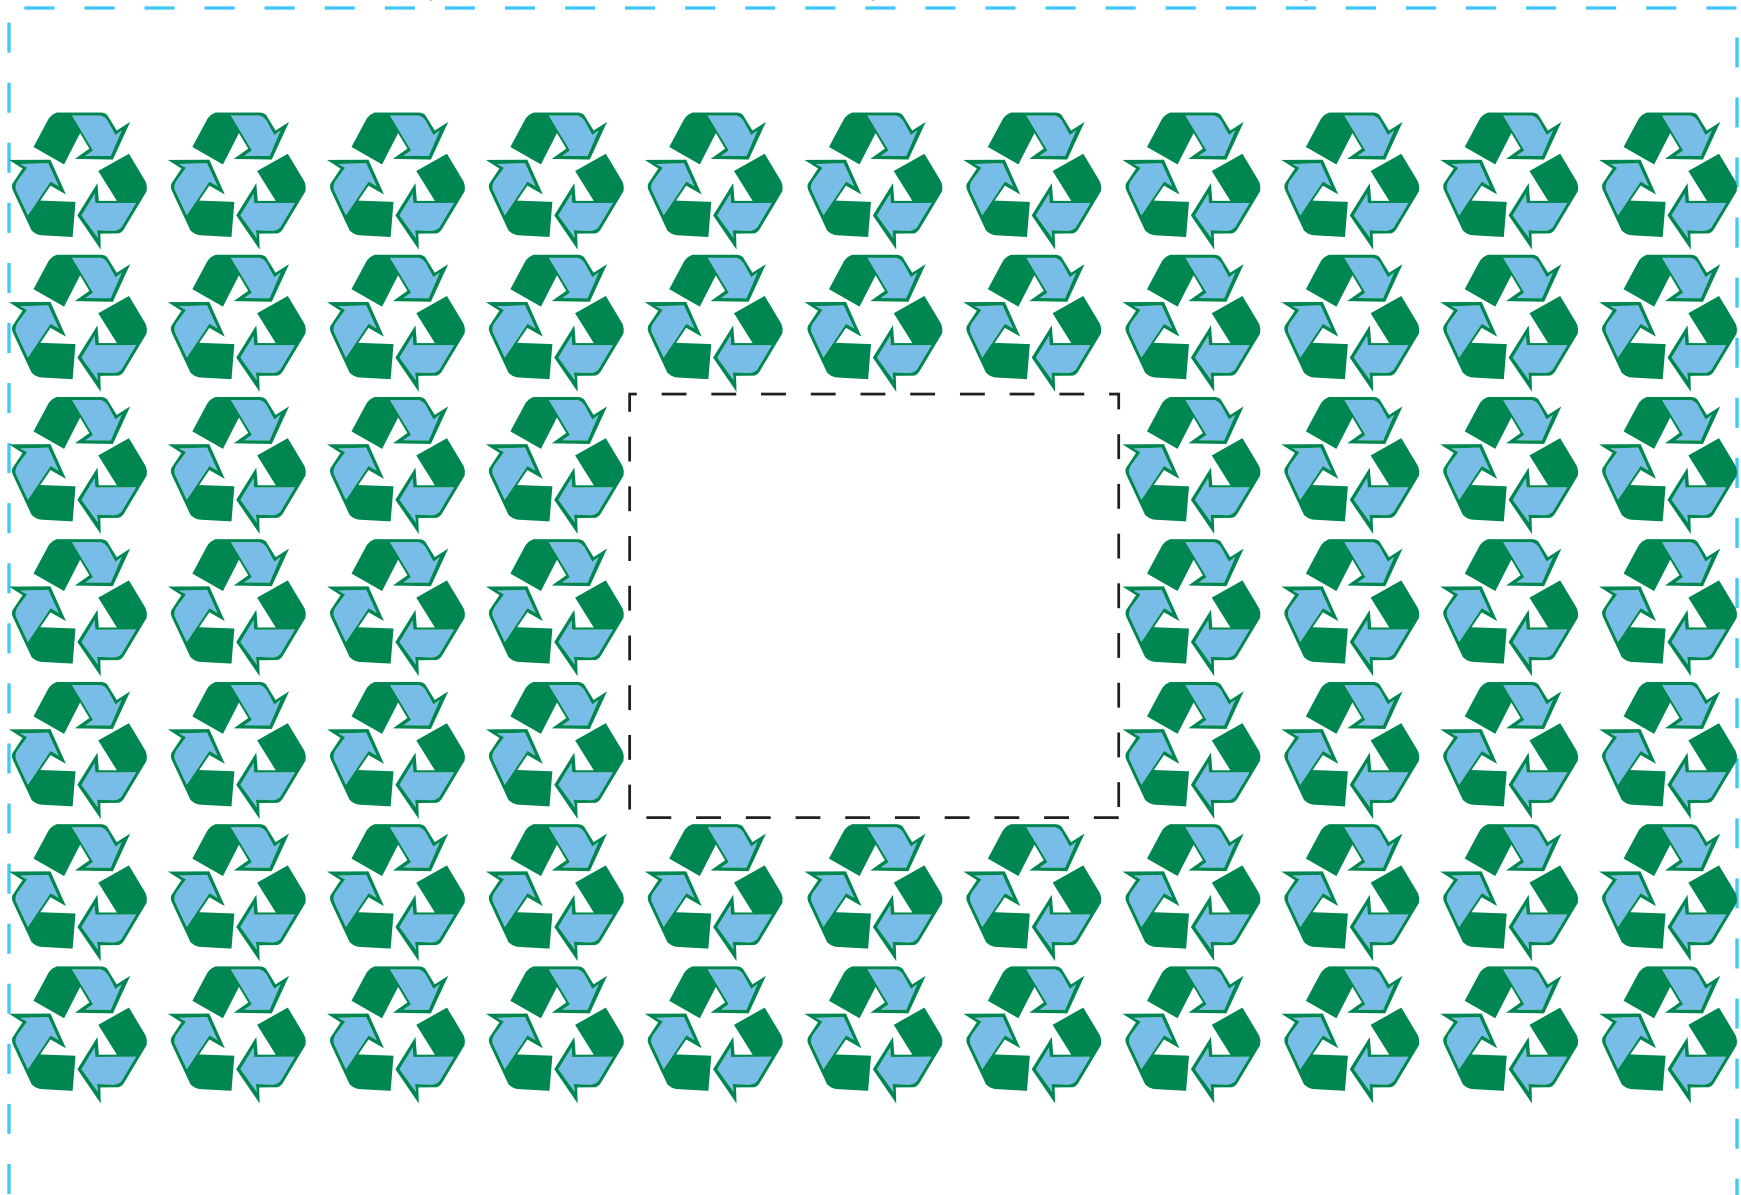

design template

imprint at 100%

design #303

34oz classic

back

center

front

AVAILABLE BOTTLE IMPRINT AREA (DASHED BLUE LINE) = 6.25"H X 9"W

AVAILABLE LOGO IMPRINT AREA (DASHED BLACK LINE) = 2.206"H X 2.547"W

ALTERING COLORS:
PLEASE DESIGNATE PMS # TO CORRESPONDING COLOR #.
PLEASE DO NOT CHANGE AMOUNT OF COLORS IN DESIGN

 white
(color #1)  pms 348
(color #2)