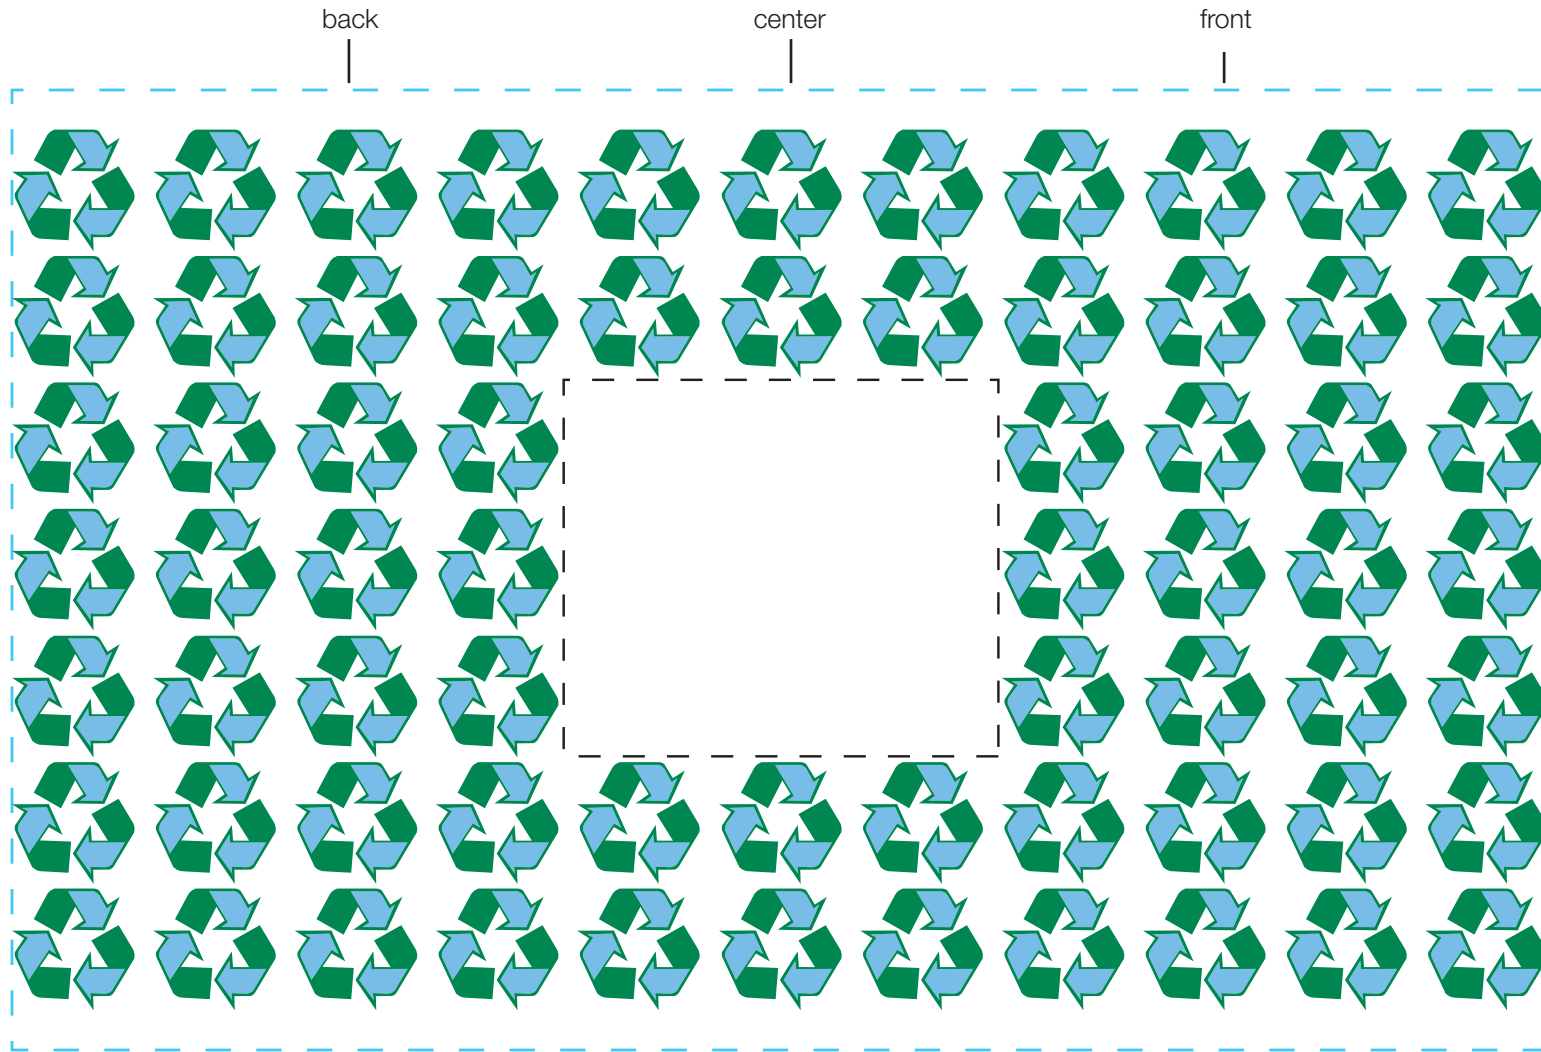

design template

imprint at 100%

design #303

24 oz classic

AVAILABLE BOTTLE IMPRINT AREA (DASHED BLUE LINE) = 5"H X 8"W

AVAILABLE LOGO IMPRINT AREA (DASHED BLACK LINE) = 1.96"H X 2.264"W

ALTERING COLORS:
PLEASE DESIGNATE PMS # TO CORRESPONDING COLOR #.
PLEASE DO NOT CHANGE AMOUNT OF COLORS IN DESIGN

white
(color #1)

pms 348
(color #2)

NOT A PROOF. FOR CONCEPT PURPOSES ONLY.

item#: