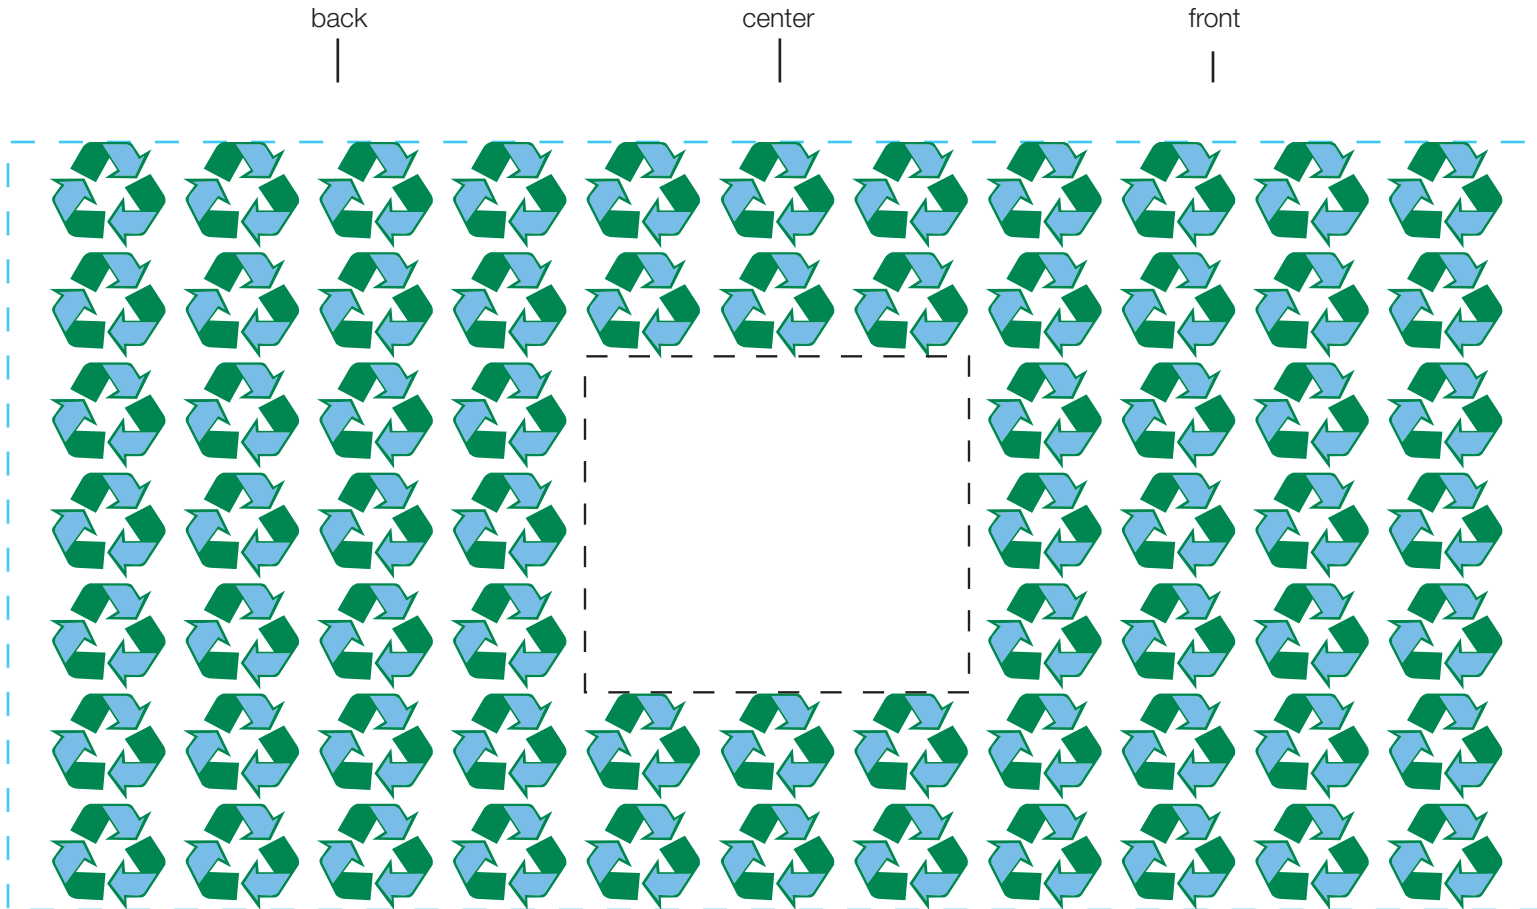

# design template

imprint at 100%

# design #303

# 20 oz classic

AVAILABLE BOTTLE IMPRINT AREA (DASHED BLUE LINE) = 4"H X 8"W

AVAILABLE LOGO IMPRINT AREA (DASHED BLACK LINE) = 1.75"H X 2"W

ALTERING COLORS:  
PLEASE DESIGNATE PMS # TO CORRESPONDING COLOR #.  
PLEASE DO NOT CHANGE AMOUNT OF COLORS IN DESIGN

 white (color #1)  pms 348 (color #2)

NOT A PROOF. FOR CONCEPT PURPOSES ONLY.

item#: