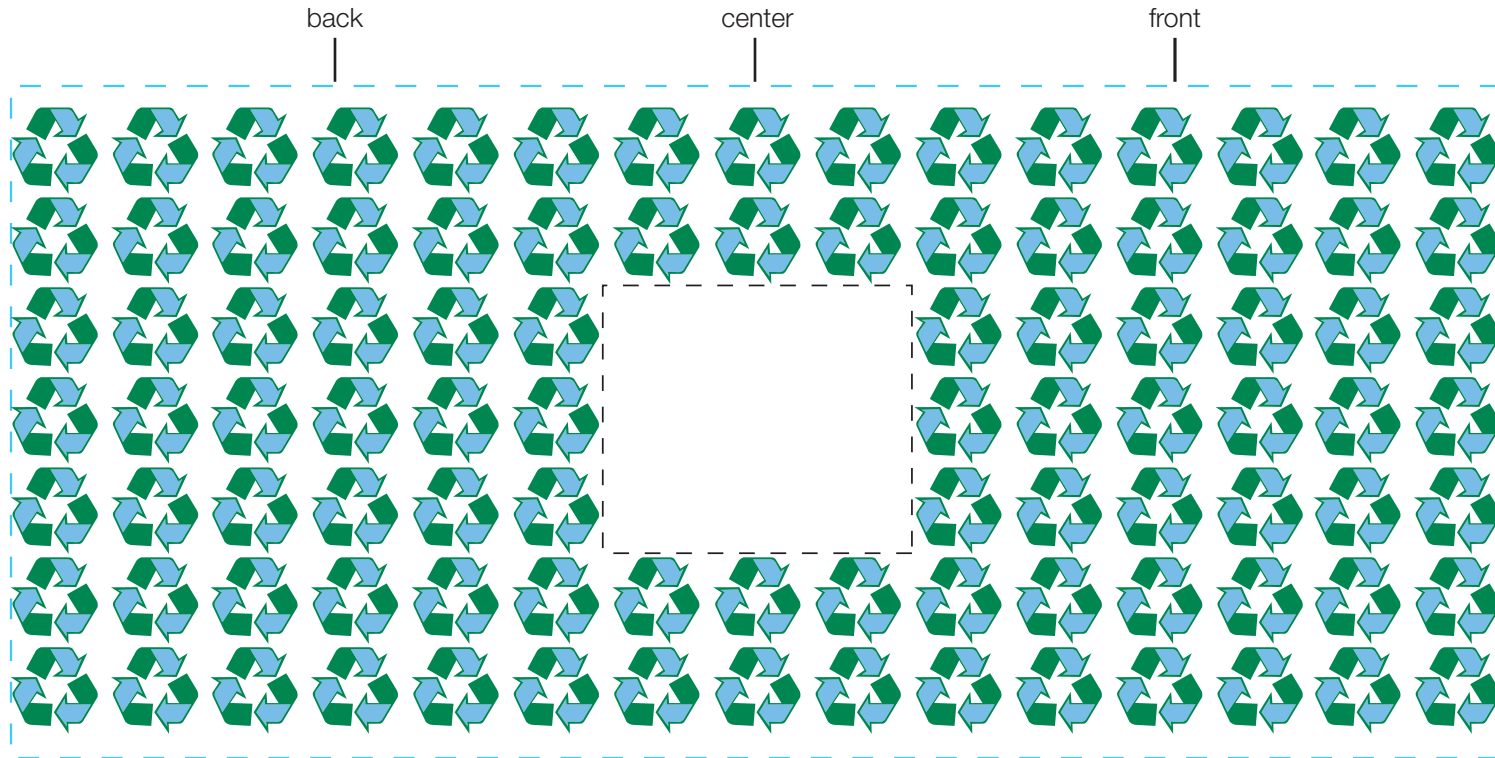

design template

imprint at 100%

design # 303

18oz bolt

AVAILABLE BOTTLE IMPRINT AREA (DASHED BLUE LINE) = 3.5"H X 7.75"W

AVAILABLE LOGO IMPRINT AREA (DASHED BLACK LINE) = 1.39"H X 1.61"W

ALTERING COLORS:
PLEASE DESIGNATE PMS # TO CORRESPONDING COLOR #.
PLEASE DO NOT CHANGE AMOUNT OF COLORS IN DESIGN

NOT A PROOF. FOR CONCEPT PURPOSES ONLY.

 white
(color #1)  pms 348
(color #2)

item#: