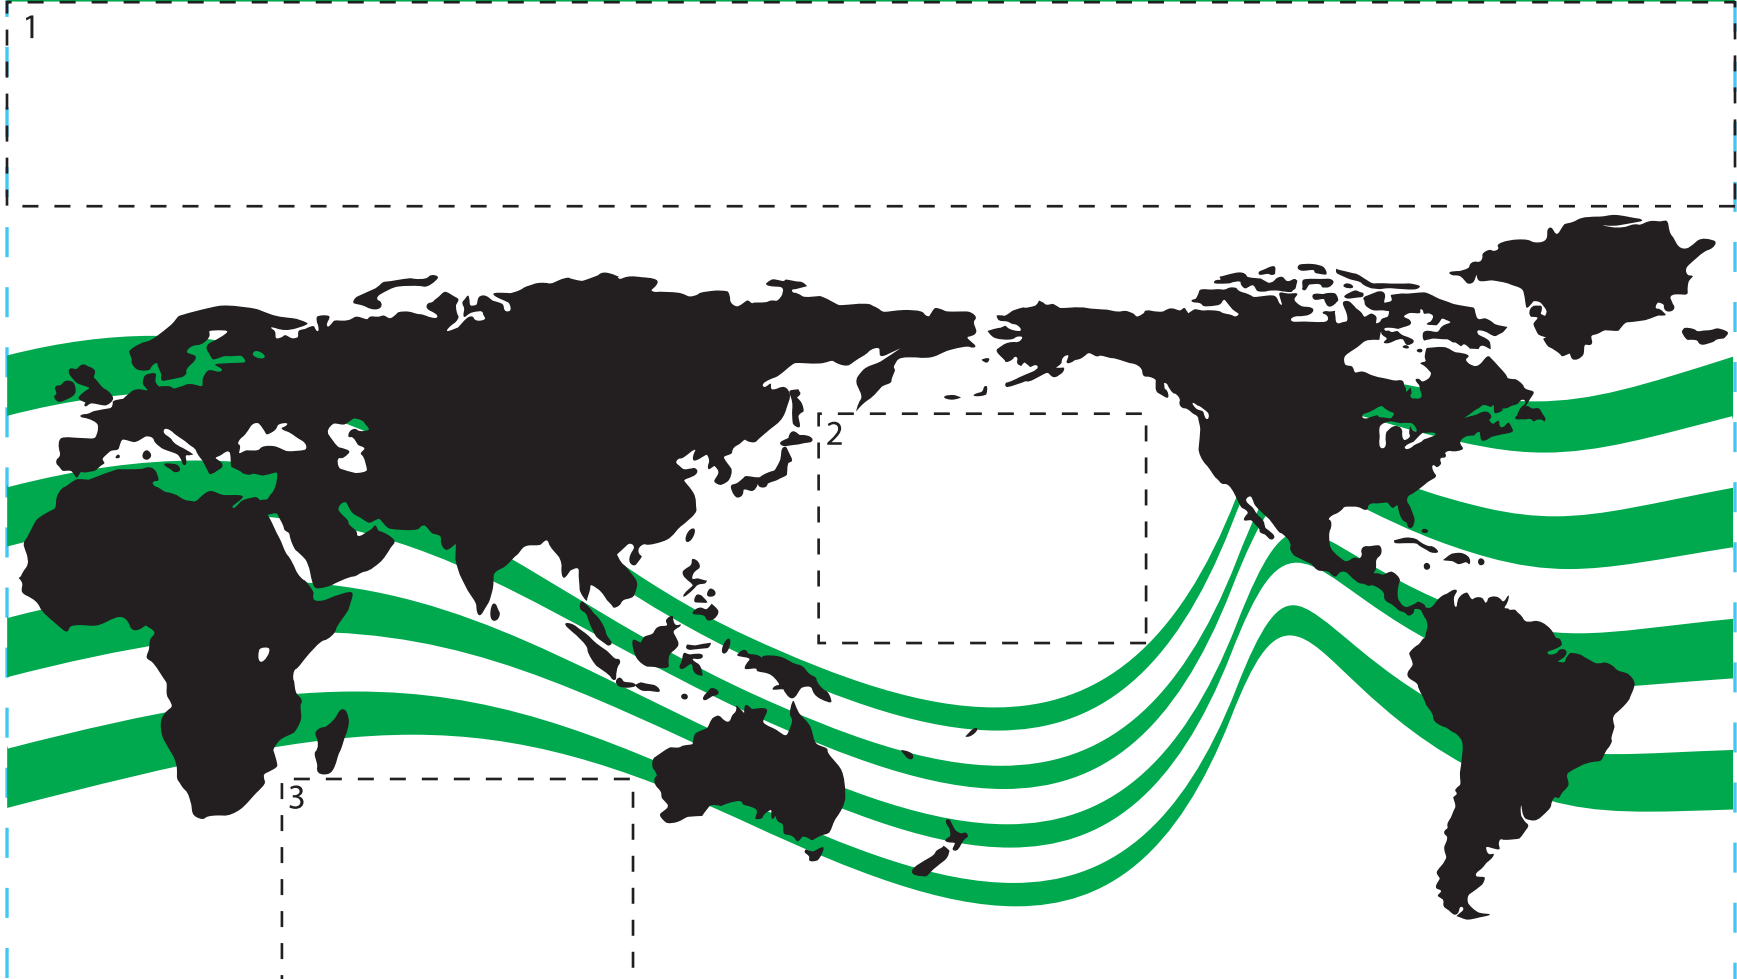

design template

imprint at 100%

design #302

34oz classic

back

center

front

be responsible... live green...

AVAILABLE BOTTLE IMPRINT AREA (DASHED BLUE LINE) = 6.25"H X 9"W

ALTERING COLORS:
PLEASE DESIGNATE PMS # TO CORRESPONDING COLOR #.
PLEASE DO NOT CHANGE AMOUNT OF COLORS IN DESIGN

 pms 355 (color #1)
 black (color #2)

1) AVAILABLE LOGO IMPRINT AREA (DASHED BLACK LINE) = 1.062"H X 9"W
2) AVAILABLE LOGO IMPRINT AREA (DASHED BLACK LINE) = 1.194"H X 1.705"W
3) AVAILABLE LOGO IMPRINT AREA (DASHED BLACK LINE) = 1.109"H X 1.828"W