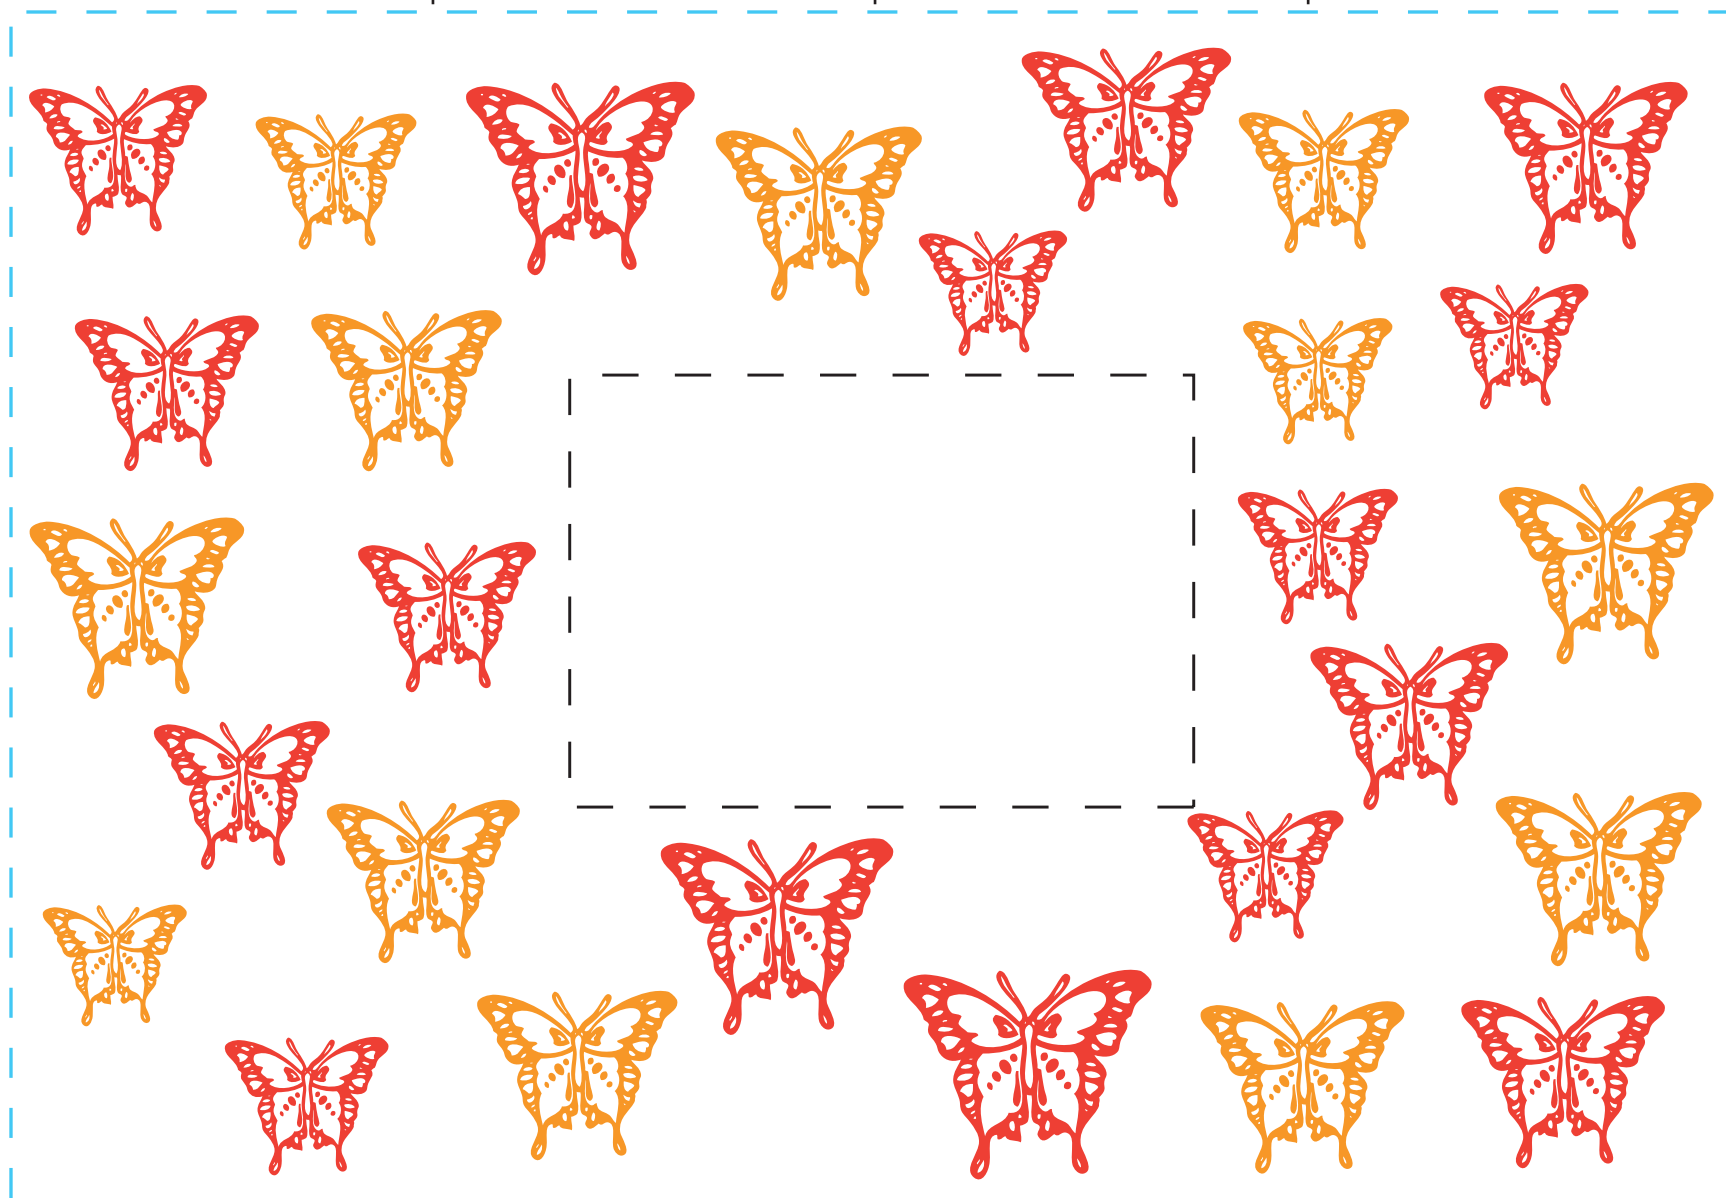

design template

imprint at 100%

design #208

34oz classic

back

center

front

AVAILABLE BOTTLE IMPRINT AREA (DASHED BLUE LINE) = 6.25"H X 9"W

AVAILABLE LOGO IMPRINT AREA (DASHED BLACK LINE) = 2.25"H X 3.25"W

ALTERING COLORS:
PLEASE DESIGNATE PMS # TO CORRESPONDING COLOR #.
PLEASE DO NOT CHANGE AMOUNT OF COLORS IN DESIGN

pms 151
(color #1)

pms 032
(color #2)