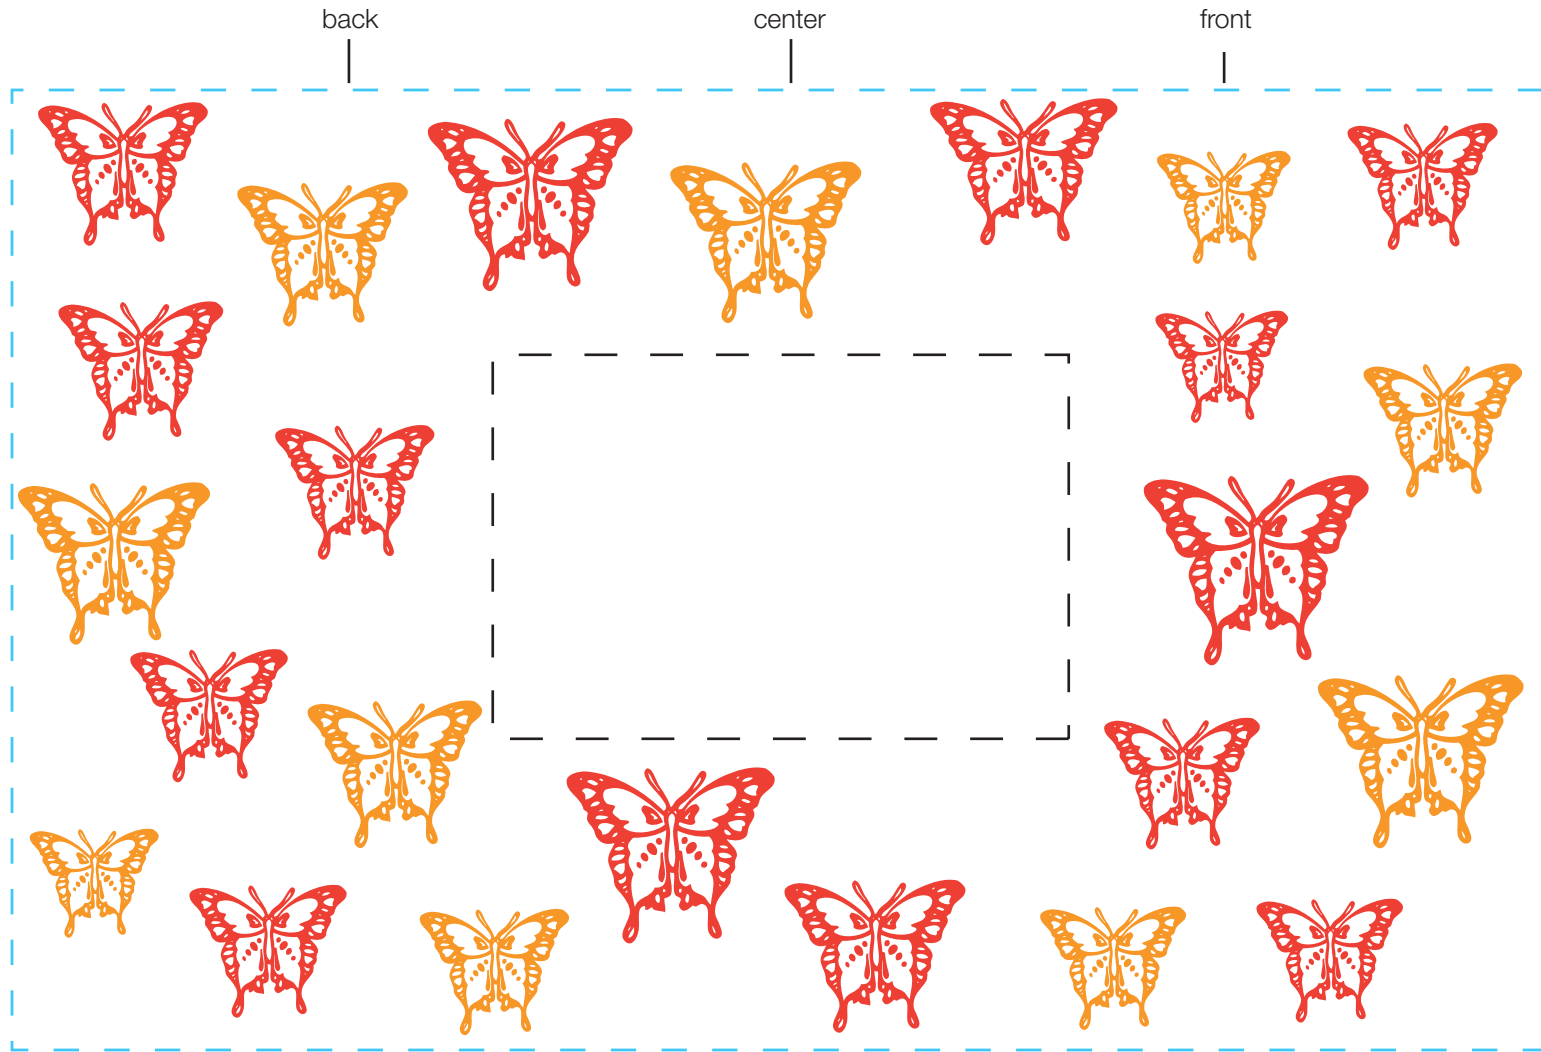

design template

imprint at 100%

design #208

24 oz classic

AVAILABLE BOTTLE IMPRINT AREA (DASHED BLUE LINE) = 5"H X 8"W

AVAILABLE LOGO IMPRINT AREA (DASHED BLACK LINE) = 2"H X 3"W

ALTERING COLORS:
PLEASE DESIGNATE PMS # TO CORRESPONDING COLOR #.
PLEASE DO NOT CHANGE AMOUNT OF COLORS IN DESIGN

pms 151
(color #1)

pms 032
(color #2)

NOT A PROOF. FOR CONCEPT PURPOSES ONLY.

item#: