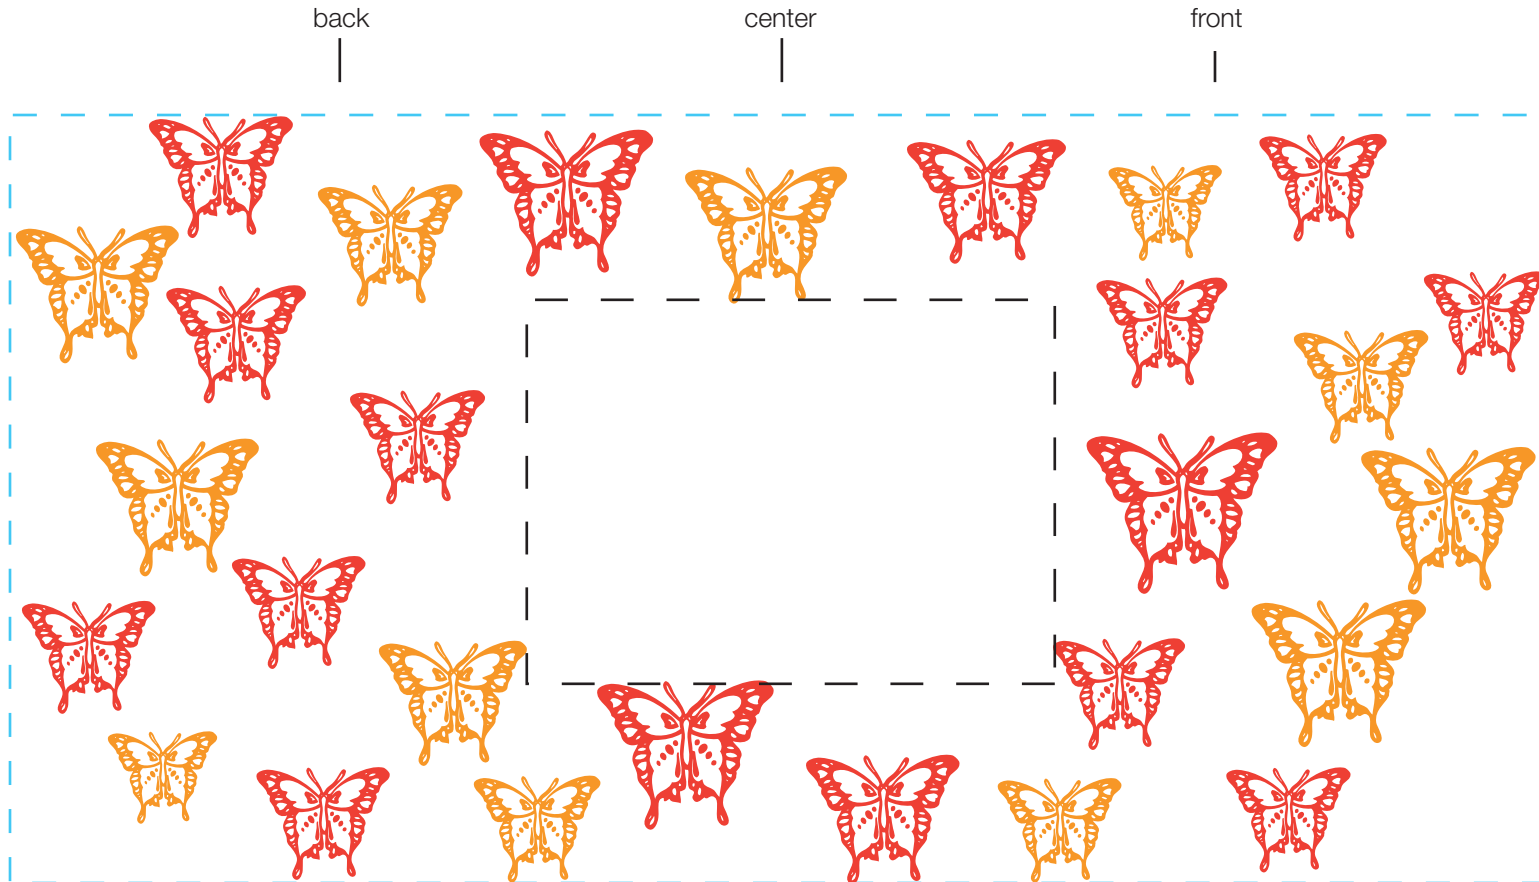

design template

imprint at 100%

design #208

20 oz classic

AVAILABLE BOTTLE IMPRINT AREA (DASHED BLUE LINE) = 4"H X 8"W

AVAILABLE LOGO IMPRINT AREA (DASHED BLACK LINE) = 2"H X 2.75"W

ALTERING COLORS:
PLEASE DESIGNATE PMS # TO CORRESPONDING COLOR #.
PLEASE DO NOT CHANGE AMOUNT OF COLORS IN DESIGN

pms 151
(color #1)

pms 032
(color #2)

NOT A PROOF. FOR CONCEPT PURPOSES ONLY.

item#: