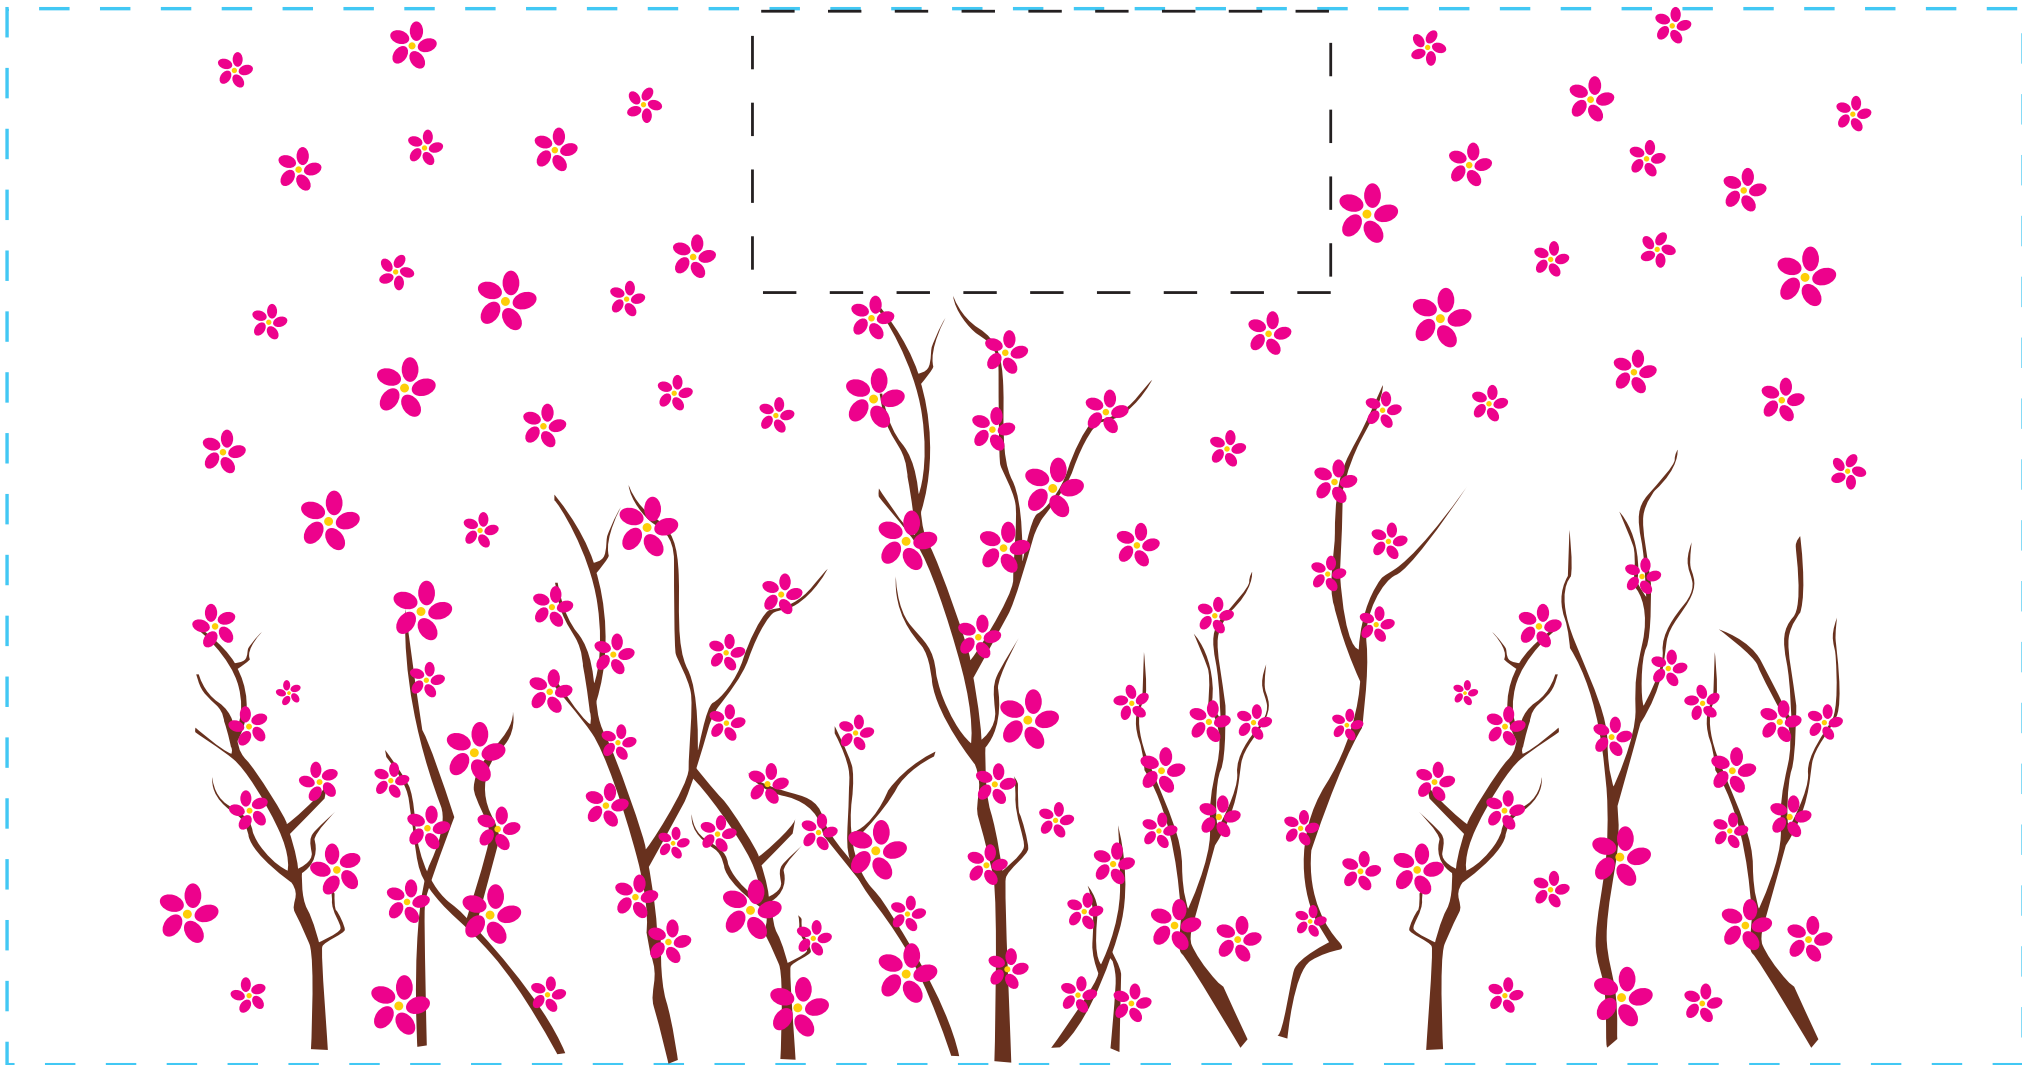

design template

imprint at 100%

design #207

40oz wide

back

center

front

AVAILABLE BOTTLE IMPRINT AREA (DASHED BLUE LINE) = 5.5"H X 10.5"W

AVAILABLE LOGO IMPRINT AREA (DASHED BLACK LINE) = 1.465"H X 3.011"W

ALTERING COLORS:  
PLEASE DESIGNATE PMS # TO CORRESPONDING COLOR #.  
PLEASE DO NOT CHANGE AMOUNT OF COLORS IN DESIGN

pms 7406  
(color #1)

process  
magenta  
(color #2)

pms 477  
(color #3)

NOT A PROOF. FOR CONCEPT PURPOSES ONLY.

item#: