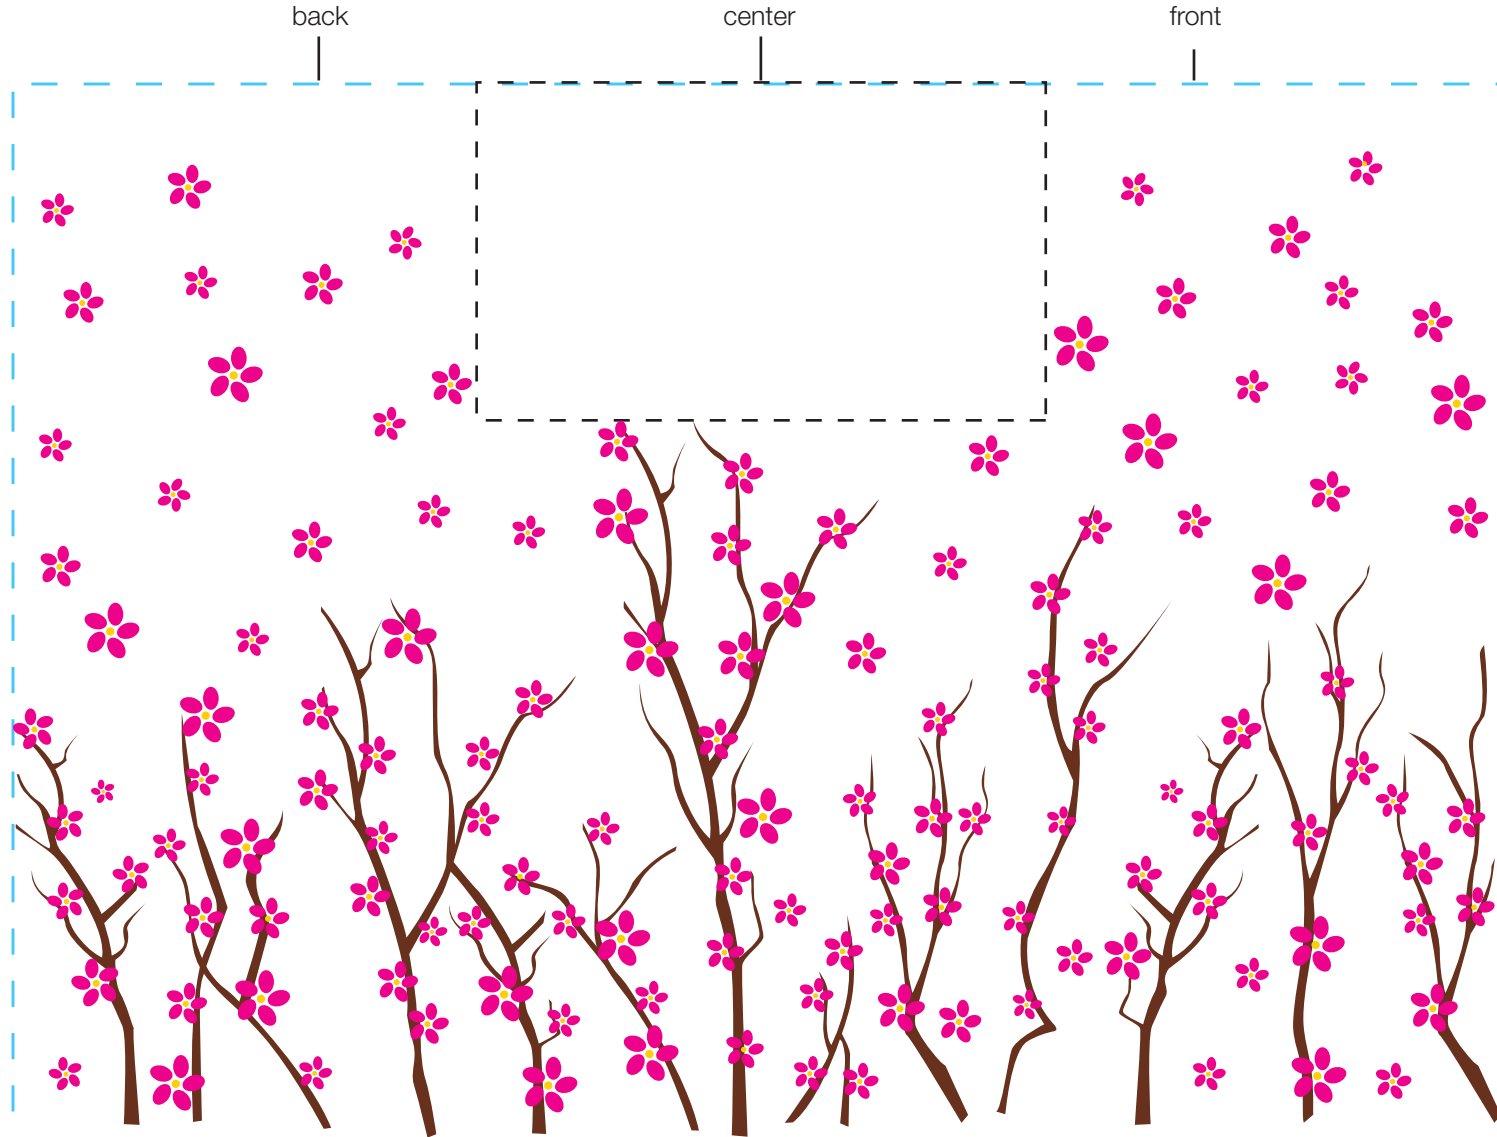

# design template

imprint at 100%

# 24 oz bolt

AVAILABLE BOTTLE IMPRINT AREA (DASHED BLUE LINE) = 5.5"H X 7.75"W

AVAILABLE LOGO IMPRINT AREA (DASHED BLACK LINE) = 1.759"H X 2.964"W

ALTERING COLORS:  
PLEASE DESIGNATE PMS # TO CORRESPONDING COLOR #.  
PLEASE DO NOT CHANGE AMOUNT OF COLORS IN DESIGN

pms 7406  
(color #1)

process  
magenta  
(color #2)

pms 477  
(color #3)

NOT A PROOF. FOR CONCEPT PURPOSES ONLY.

item#: