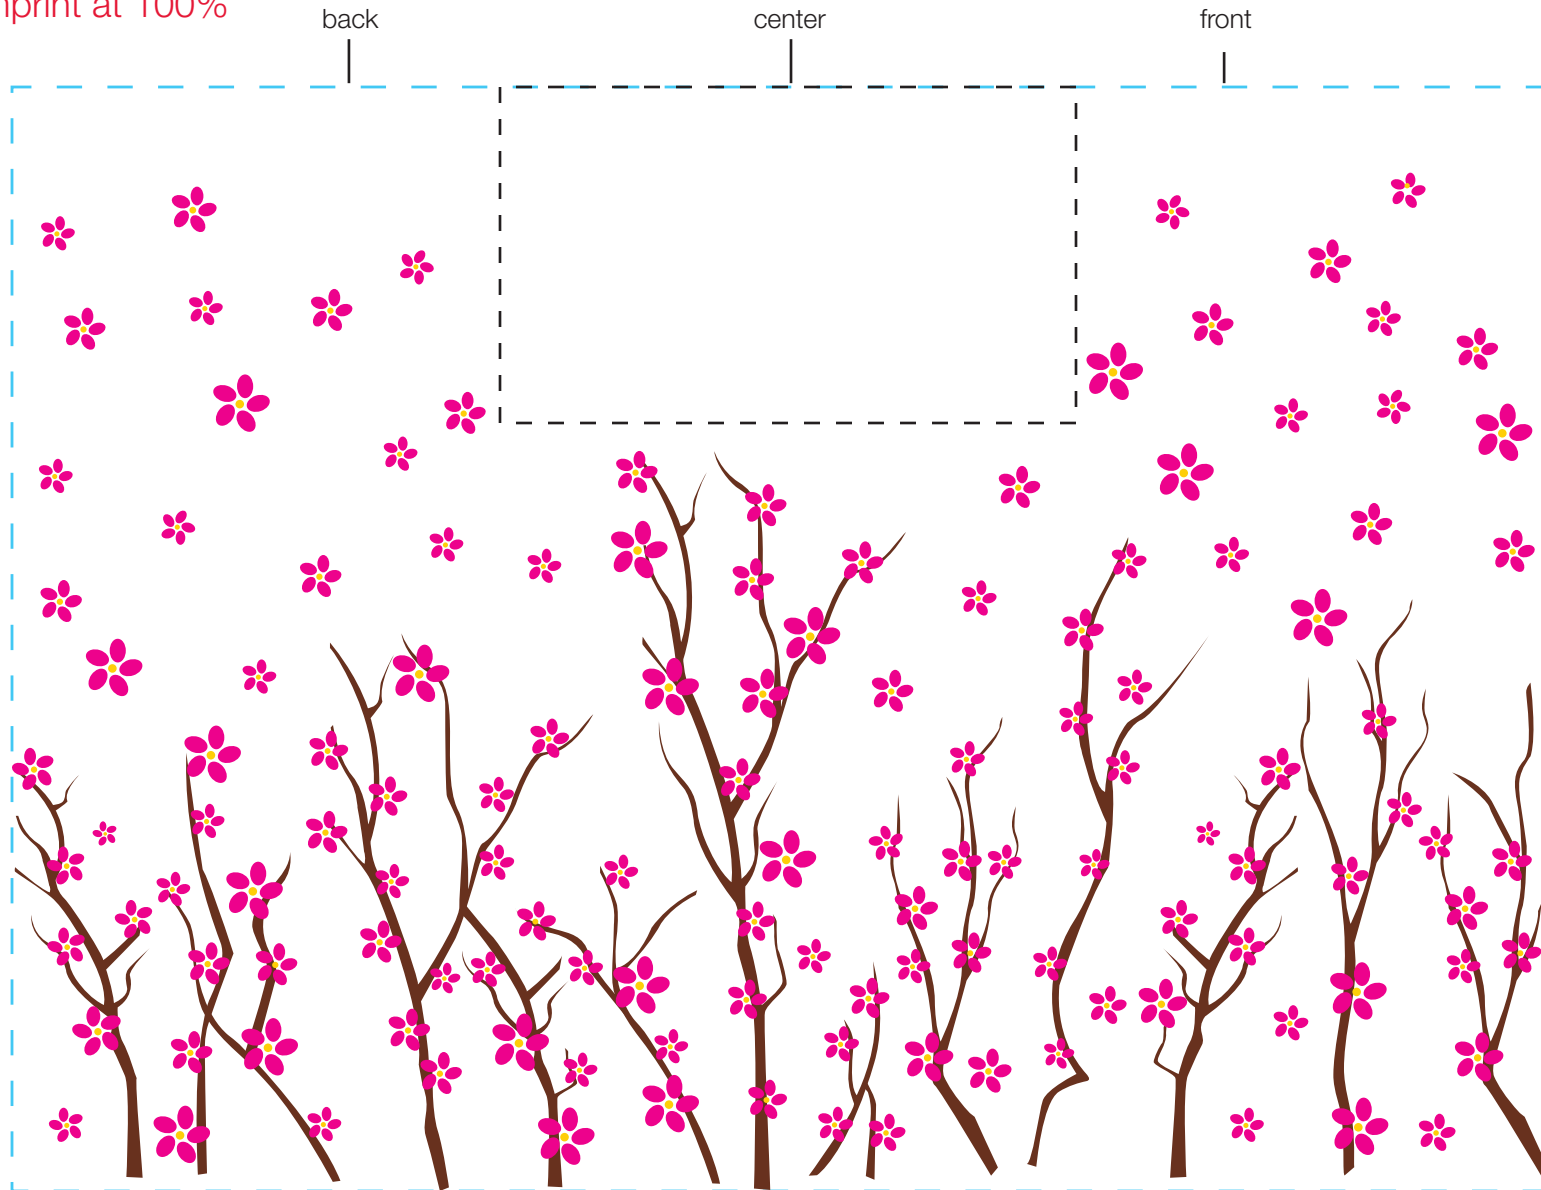

design template

design #207

24 oz aluminum classic

imprint at 100%

AVAILABLE BOTTLE IMPRINT AREA (DASHED BLUE LINE) = 5.75"H X 8"W

AVAILABLE LOGO IMPRINT AREA (DASHED BLACK LINE) = 1.75"H X 3"W

ALTERING COLORS:
PLEASE DESIGNATE PMS # TO CORRESPONDING COLOR #.
PLEASE DO NOT CHANGE AMOUNT OF COLORS IN DESIGN

pms 7406
(color #1)

process
magenta
(color #2)

pms 477
(color #3)

NOT A PROOF. FOR CONCEPT PURPOSES ONLY.

item#: