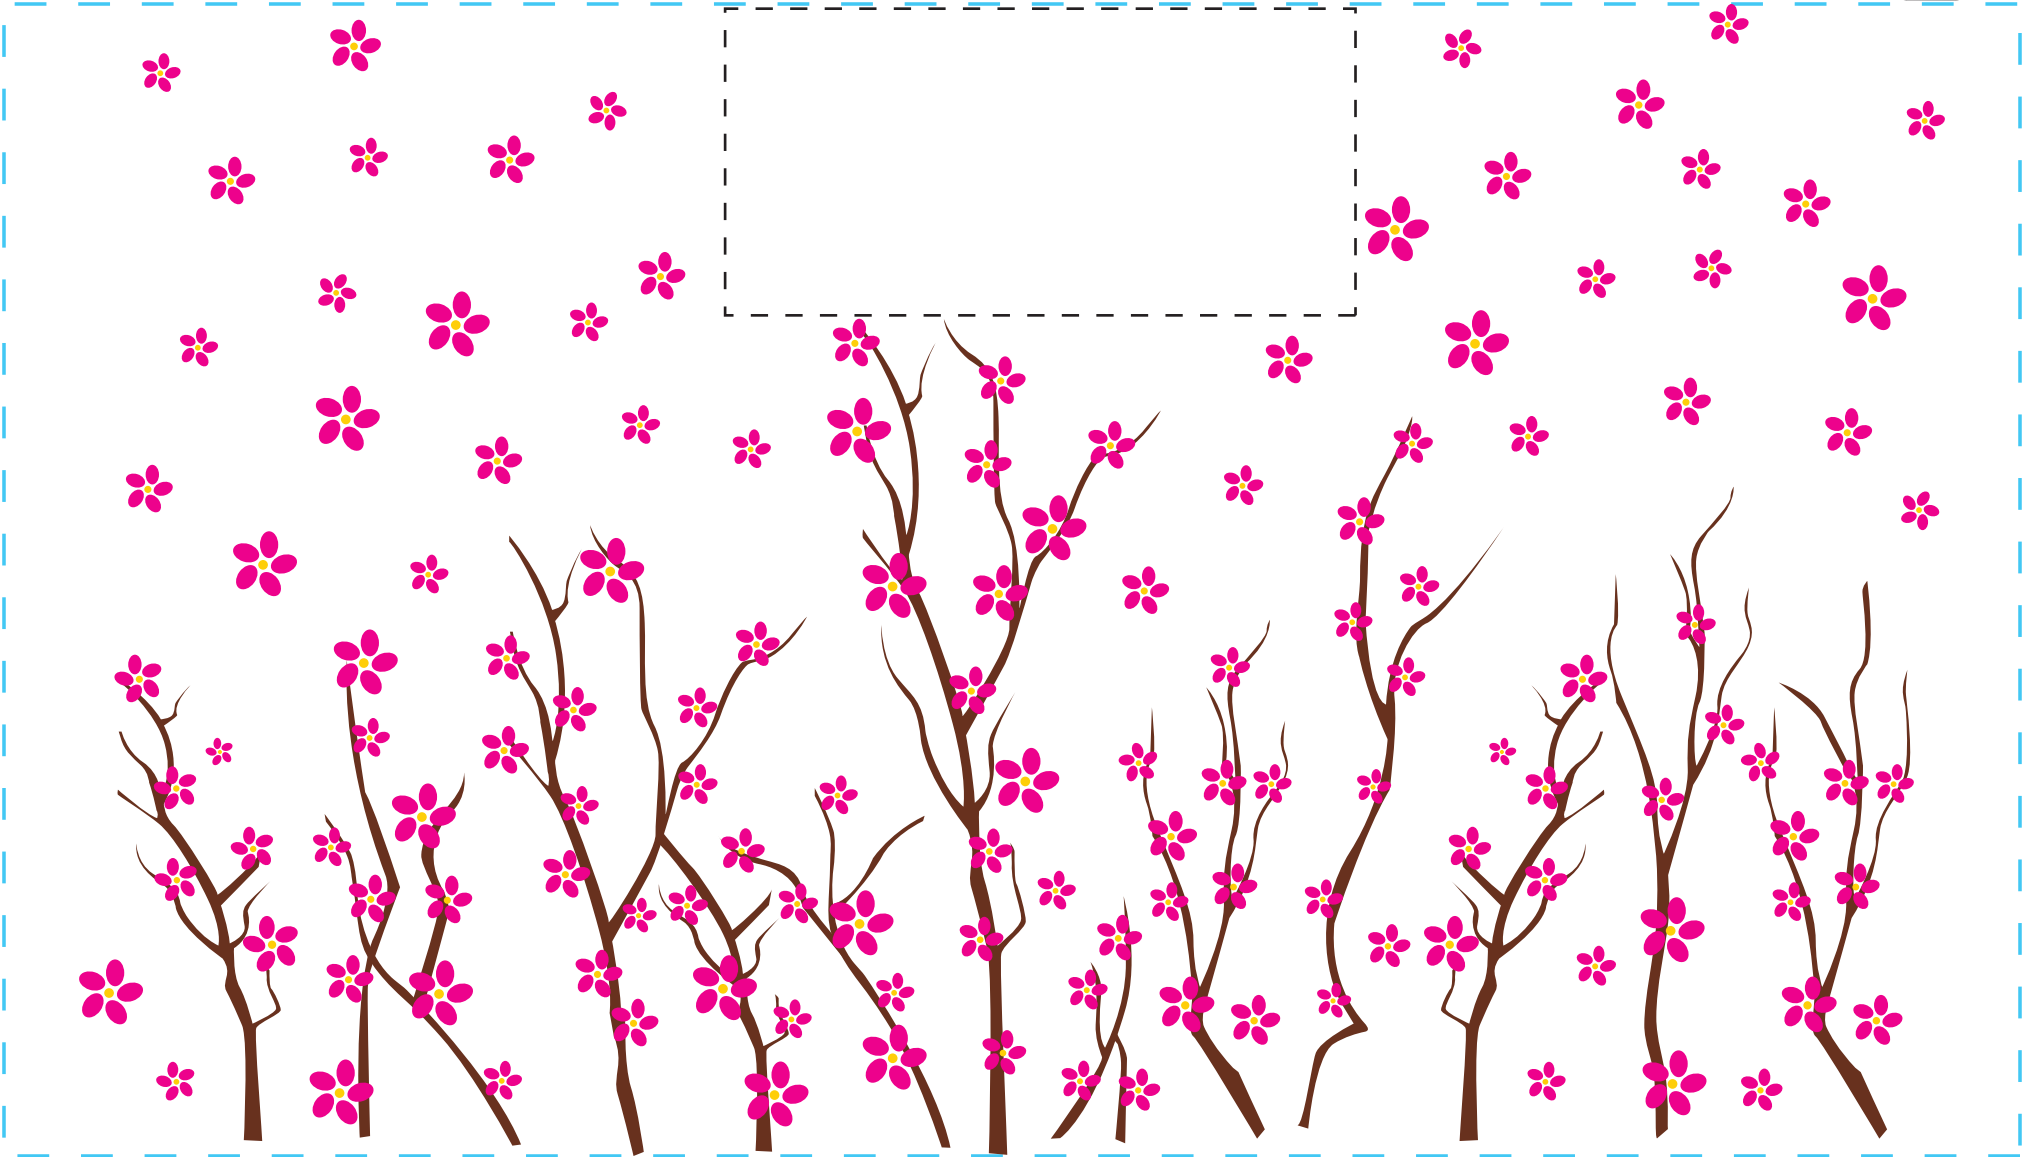

design template

imprint at 100%

design #207

44oz bolt

back

center

front

AVAILABLE BOTTLE IMPRINT AREA (DASHED BLUE LINE) = 6"H X 10.5"W

AVAILABLE LOGO IMPRINT AREA (DASHED BLACK LINE) = 1.597"H X 3.283"W

ALTERING COLORS:
PLEASE DESIGNATE PMS # TO CORRESPONDING COLOR #.
PLEASE DO NOT CHANGE AMOUNT OF COLORS IN DESIGN

NOT A PROOF. FOR CONCEPT PURPOSES ONLY.