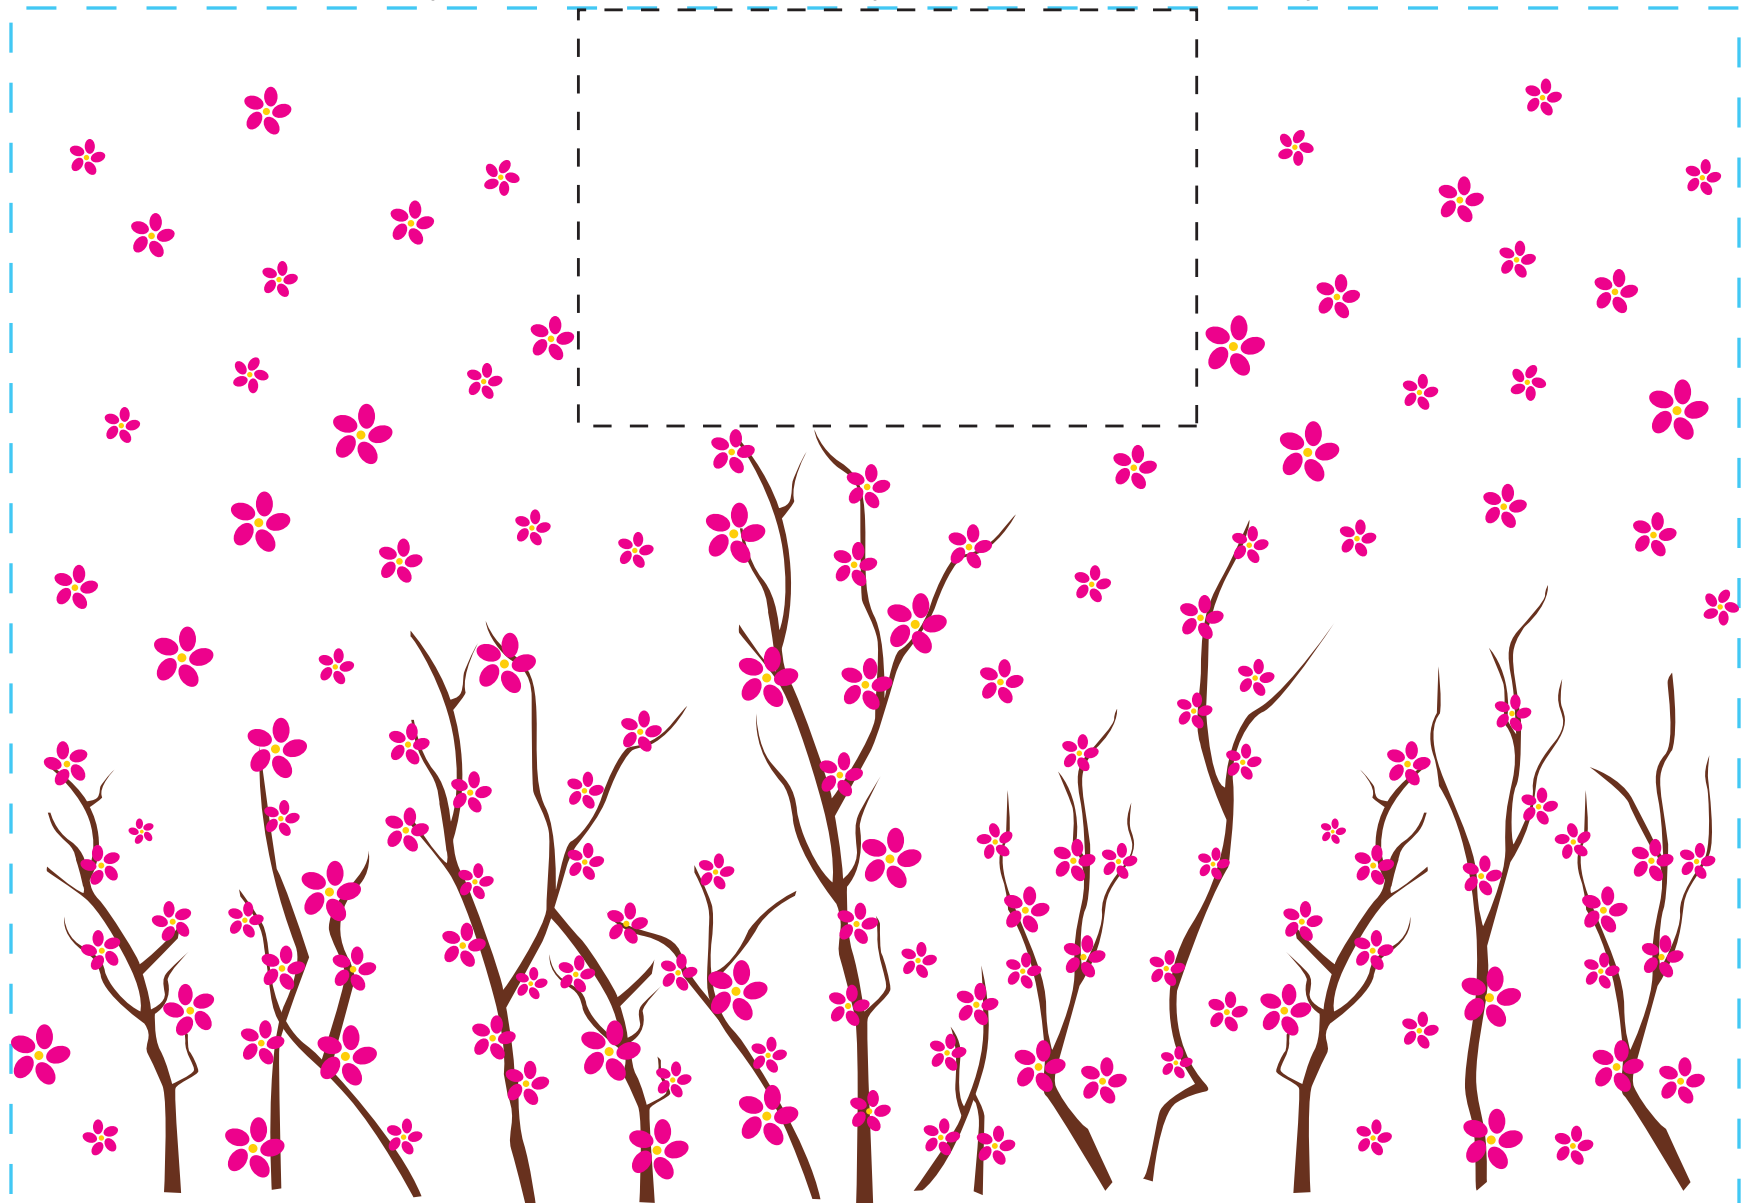

# design template

imprint at 100%

# 34oz classic

back

center

front

AVAILABLE BOTTLE IMPRINT AREA (DASHED BLUE LINE) = 6.25"H X 9"W

AVAILABLE LOGO IMPRINT AREA (DASHED BLACK LINE) = 2.167"H X 3.22"W

ALTERING COLORS:  
PLEASE DESIGNATE PMS # TO CORRESPONDING COLOR #.  
PLEASE DO NOT CHANGE AMOUNT OF COLORS IN DESIGN

pms 7406  
(color #1)

process  
magenta  
(color #2)

pms 477  
(color #3)

NOT A PROOF. FOR CONCEPT PURPOSES ONLY.

item#: