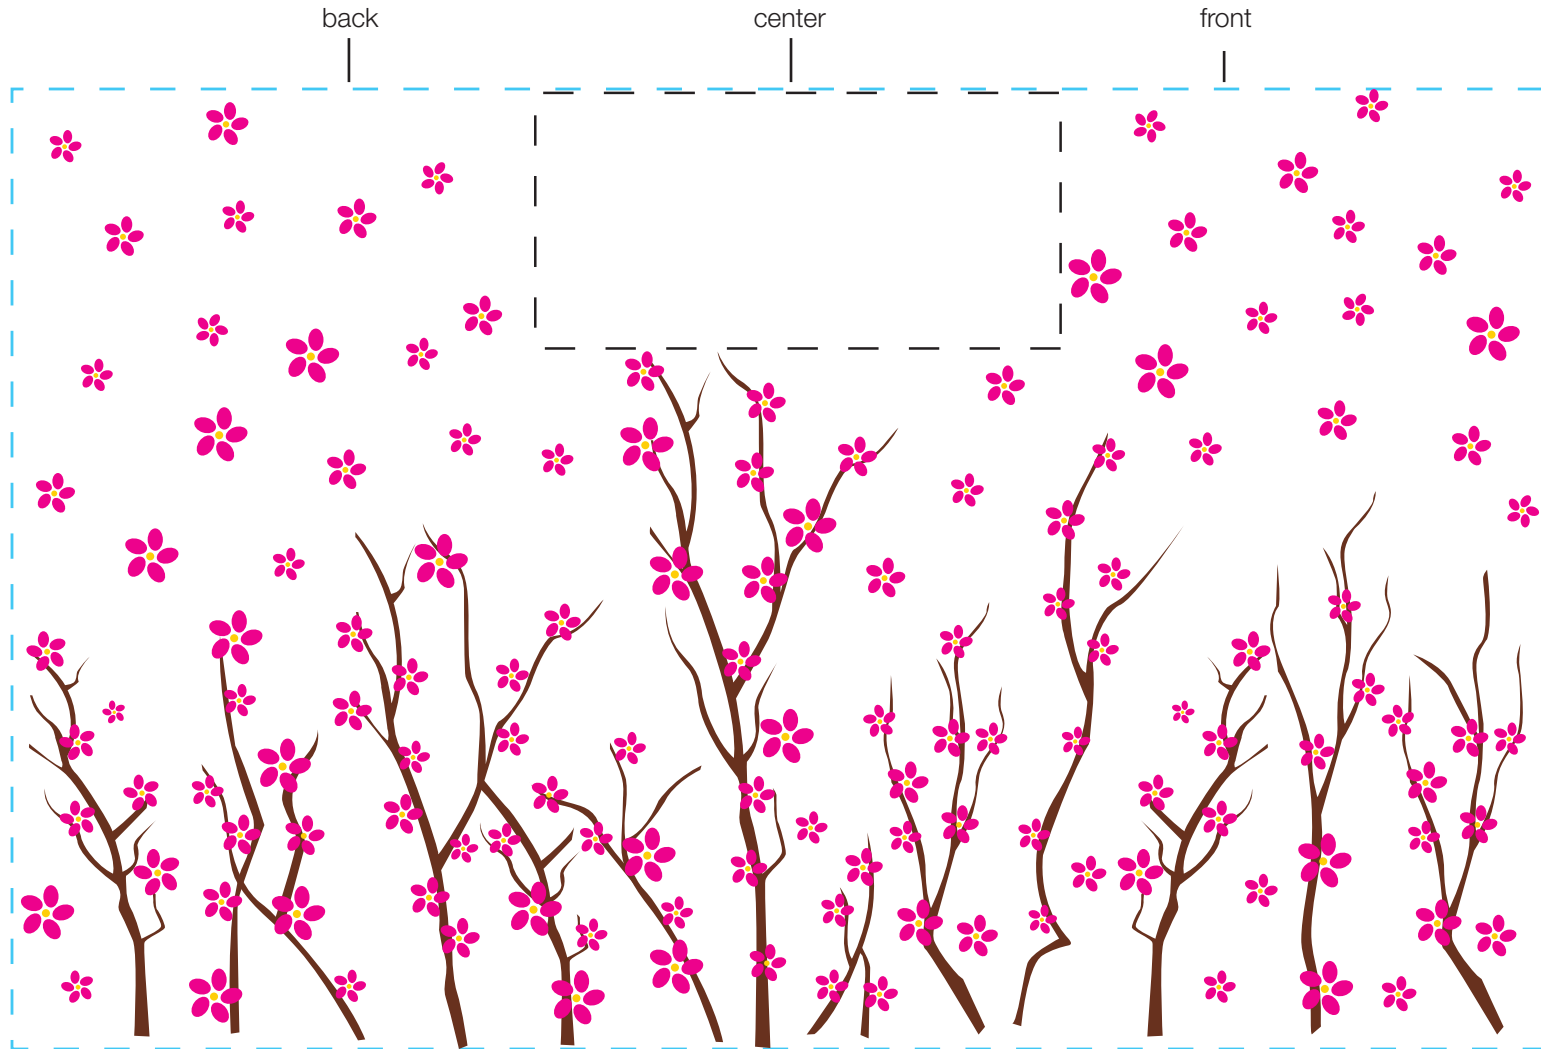

design template

imprint at 100%

design #207

24 oz classic

AVAILABLE BOTTLE IMPRINT AREA (DASHED BLUE LINE) = 5"H X 8"W

AVAILABLE LOGO IMPRINT AREA (DASHED BLACK LINE) = 1.331"H X 2.736"W

ALTERING COLORS:
PLEASE DESIGNATE PMS # TO CORRESPONDING COLOR #.
PLEASE DO NOT CHANGE AMOUNT OF COLORS IN DESIGN

pms 7406
(color #1)

process
magenta
(color #2)

pms 477
(color #3)

NOT A PROOF. FOR CONCEPT PURPOSES ONLY.

item#: