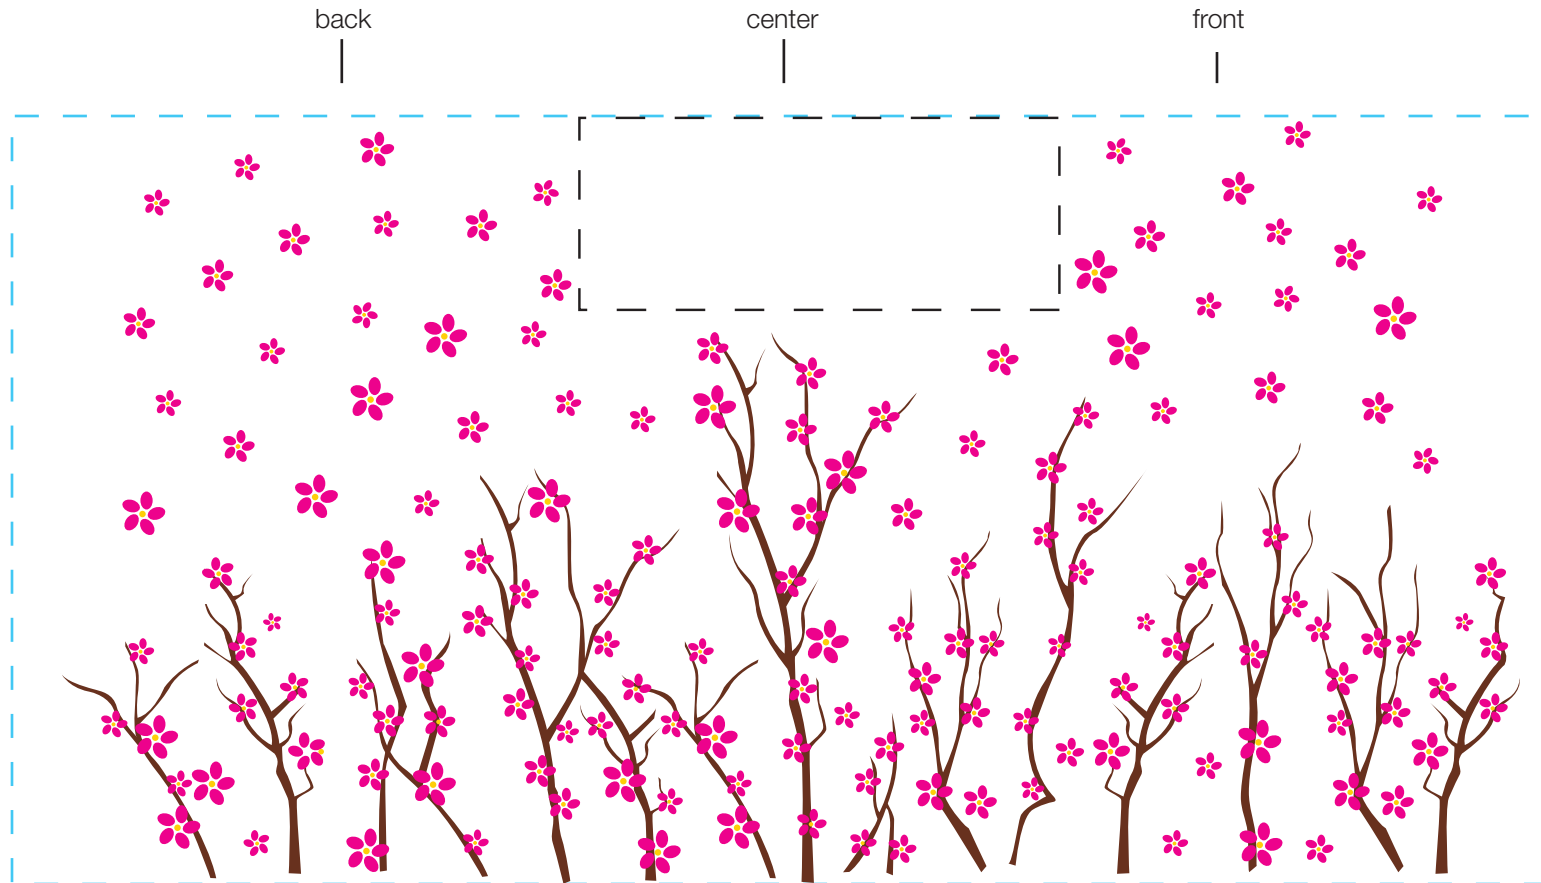

design template

imprint at 100%

design #207

20 oz classic

AVAILABLE BOTTLE IMPRINT AREA (DASHED BLUE LINE) = 4\"/>

AVAILABLE LOGO IMPRINT AREA (DASHED BLACK LINE) = 1\"/>

ALTERING COLORS:
PLEASE DESIGNATE PMS # TO CORRESPONDING COLOR #.
PLEASE DO NOT CHANGE AMOUNT OF COLORS IN DESIGN

pms 7406
(color #1)

process
magenta
(color #2)

pms 477
(color #3)

NOT A PROOF. FOR CONCEPT PURPOSES ONLY.

item#: