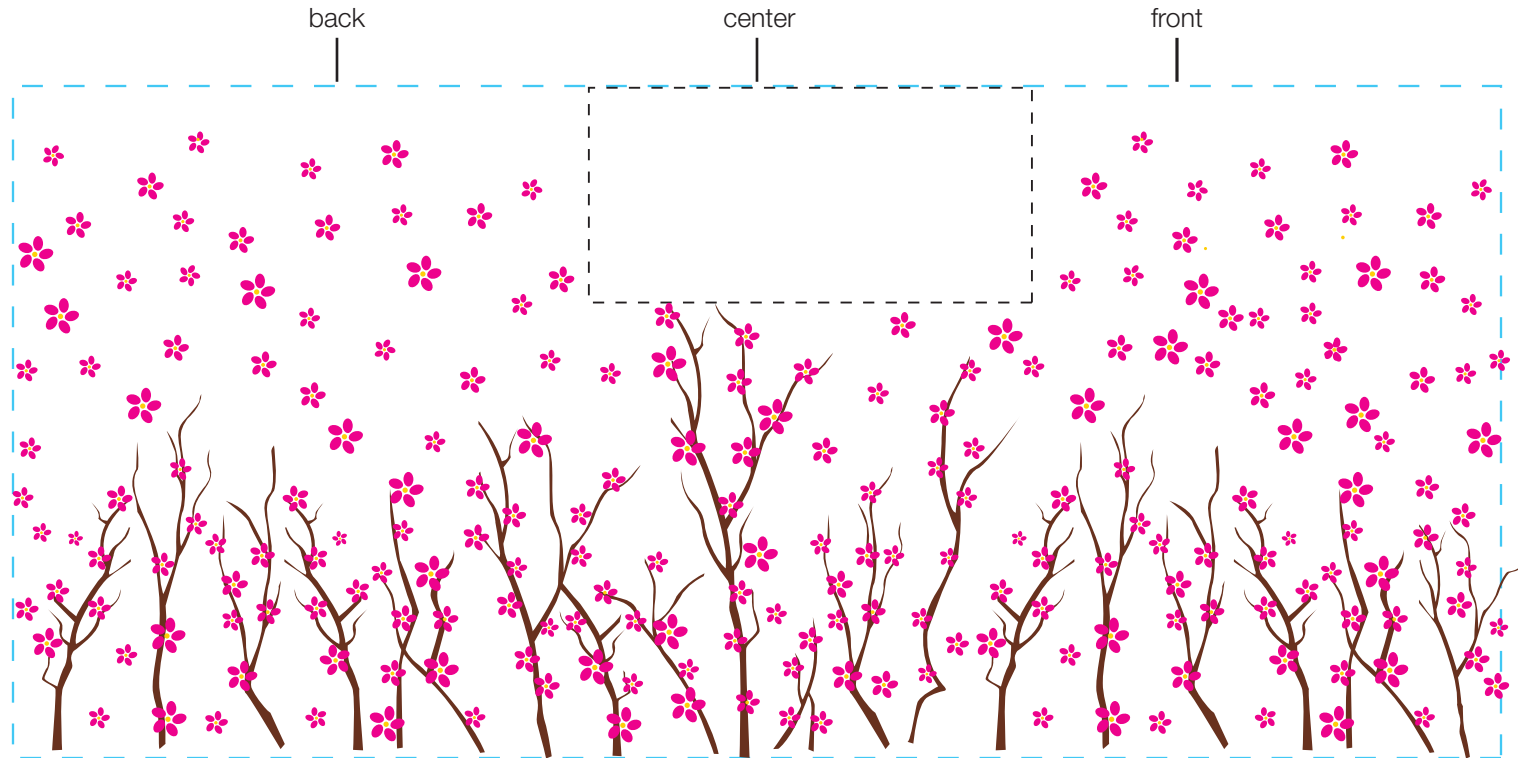

design template

imprint at 100%

design # 207

18oz bolt

AVAILABLE BOTTLE IMPRINT AREA (DASHED BLUE LINE) = 3.5"H X 7.75"W

AVAILABLE LOGO IMPRINT AREA (DASHED BLACK LINE) = 1.11"H X 2.30"W

ALTERING COLORS:
PLEASE DESIGNATE PMS # TO CORRESPONDING COLOR #.
PLEASE DO NOT CHANGE AMOUNT OF COLORS IN DESIGN

NOT A PROOF. FOR CONCEPT PURPOSES ONLY.

pms 7406
(color #1)

process
magenta
(color #2)

pms 477
(color #3)

item#: