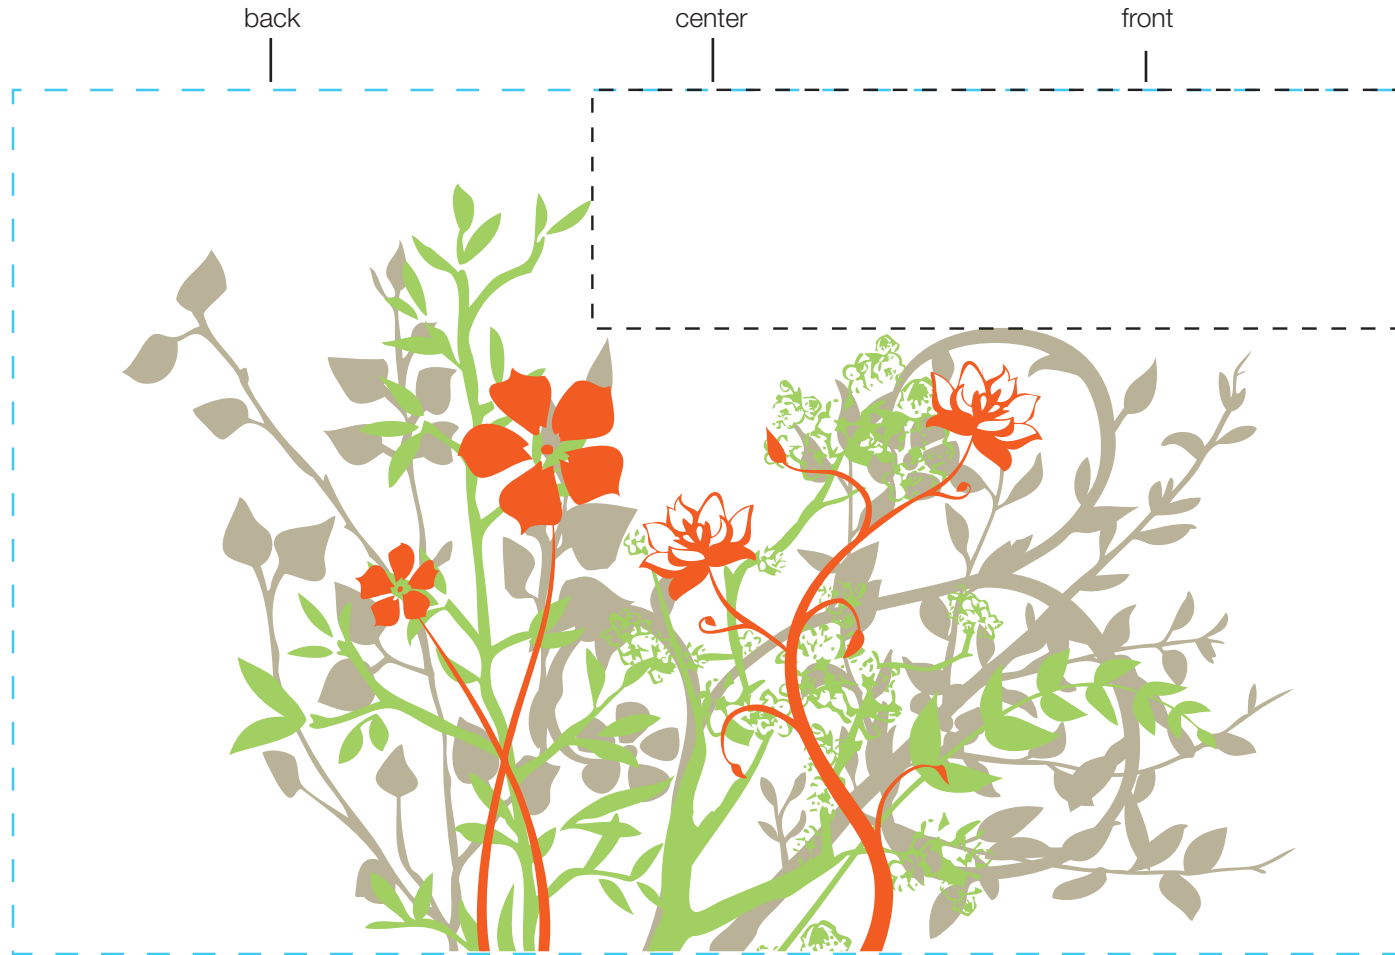

design template

imprint at 100%

design #206

24oz freedom

AVAILABLE BOTTLE IMPRINT AREA (DASHED BLUE LINE) = 4.5"H X 7.25"W AVAILABLE LOGO IMPRINT AREA (DASHED BLACK LINE) = 1.243"H X 4.231"W

ALTERING COLORS:
PLEASE DESIGNATE PMS # TO CORRESPONDING COLOR #.
PLEASE DO NOT CHANGE AMOUNT OF COLORS IN DESIGN

pms 7536
(color #1)

pms 375
(color #2)

pms 179
(color #3)

NOT A PROOF. FOR CONCEPT PURPOSES ONLY.

item#: