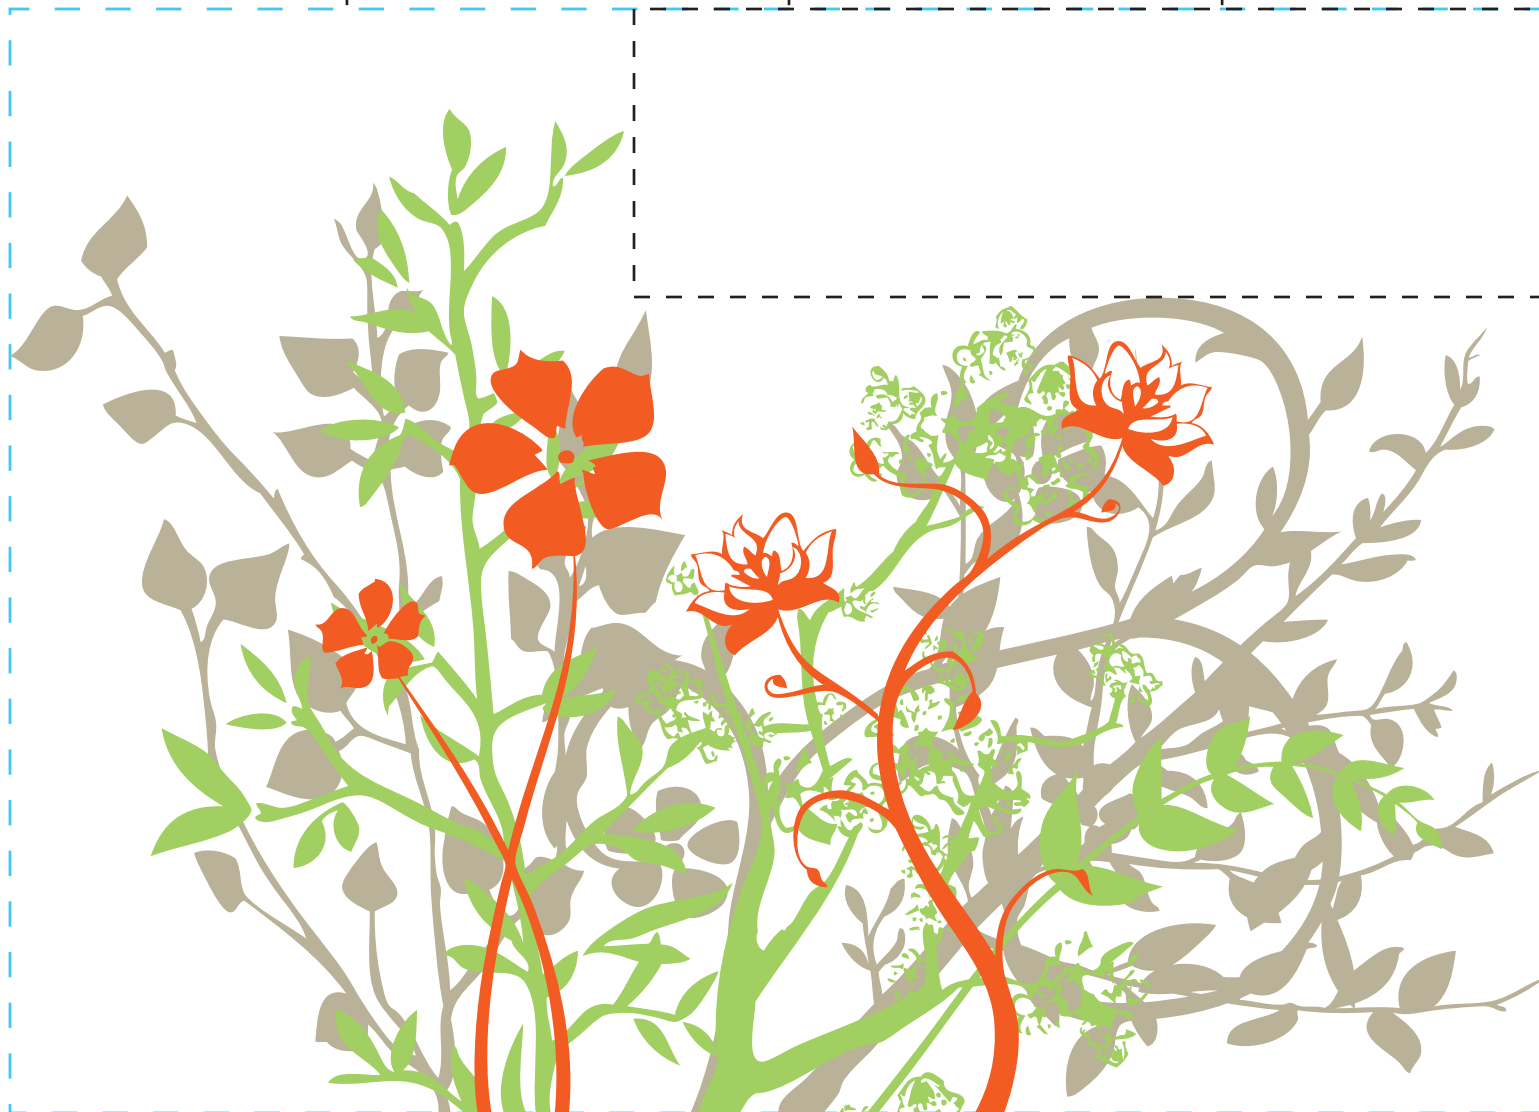

design template

design #206

24 oz aluminum classic

imprint at 100%

back

center

front

AVAILABLE BOTTLE IMPRINT AREA (DASHED BLUE LINE) = 5.75\"/>

AVAILABLE LOGO IMPRINT AREA (DASHED BLACK LINE) = 1.5\"/>

ALTERING COLORS:
PLEASE DESIGNATE PMS # TO CORRESPONDING COLOR #.
PLEASE DO NOT CHANGE AMOUNT OF COLORS IN DESIGN

 pms 7536
(color #1)

 pms 375
(color #2)

 pms 179
(color #3)

NOT A PROOF. FOR CONCEPT PURPOSES ONLY.

item#: