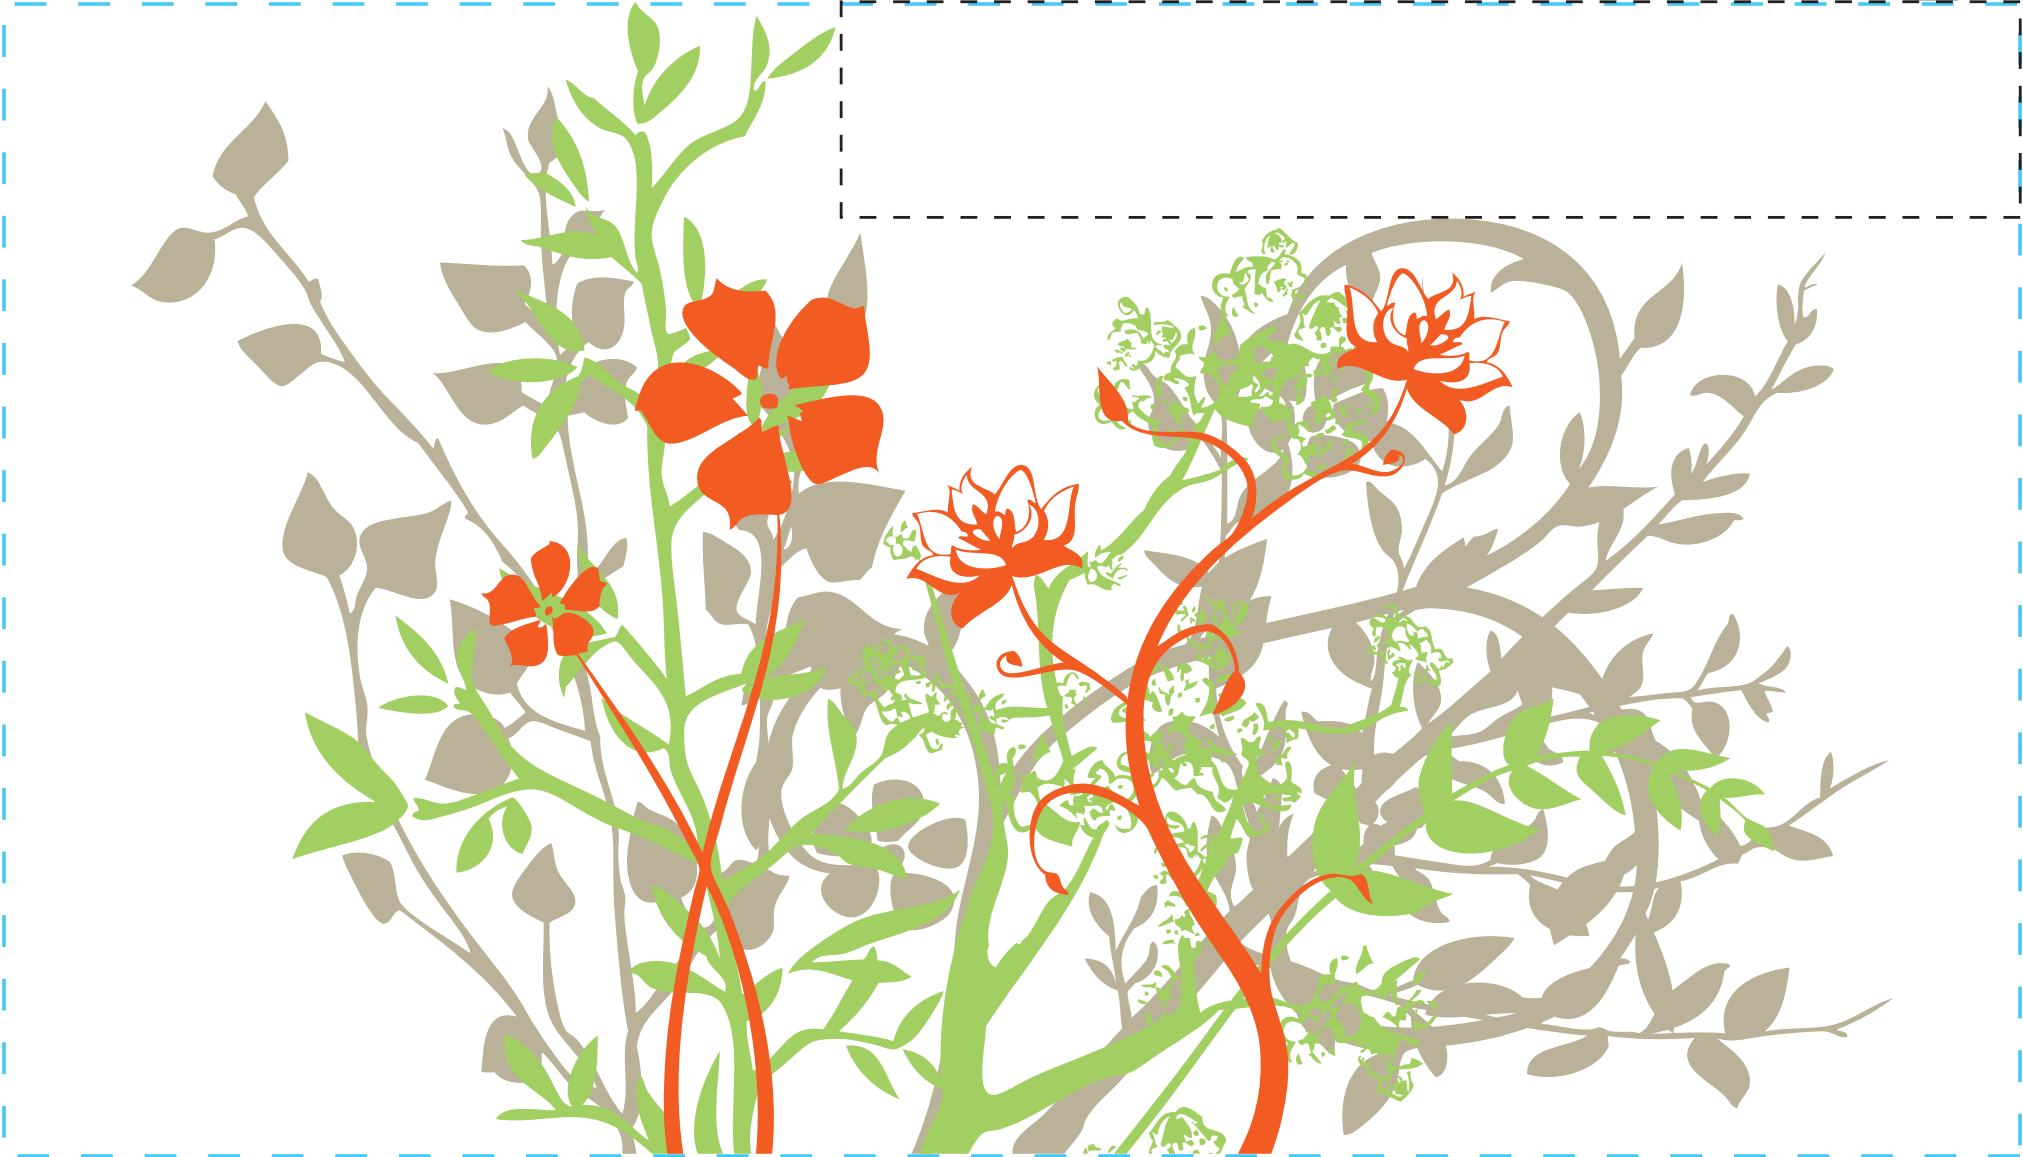

design template

imprint at 100%

design #206

44oz bolt

back

center

front

AVAILABLE BOTTLE IMPRINT AREA (DASHED BLUE LINE) = 6"H X 10.5"W

AVAILABLE LOGO IMPRINT AREA (DASHED BLACK LINE) = 1.123"H X 1.141"W

ALTERING COLORS:
PLEASE DESIGNATE PMS # TO CORRESPONDING COLOR #.
PLEASE DO NOT CHANGE AMOUNT OF COLORS IN DESIGN

NOT A PROOF. FOR CONCEPT PURPOSES ONLY.

item#:

pms 7536
(color #1)

pms 375
(color #2)

pms 179
(color #3)