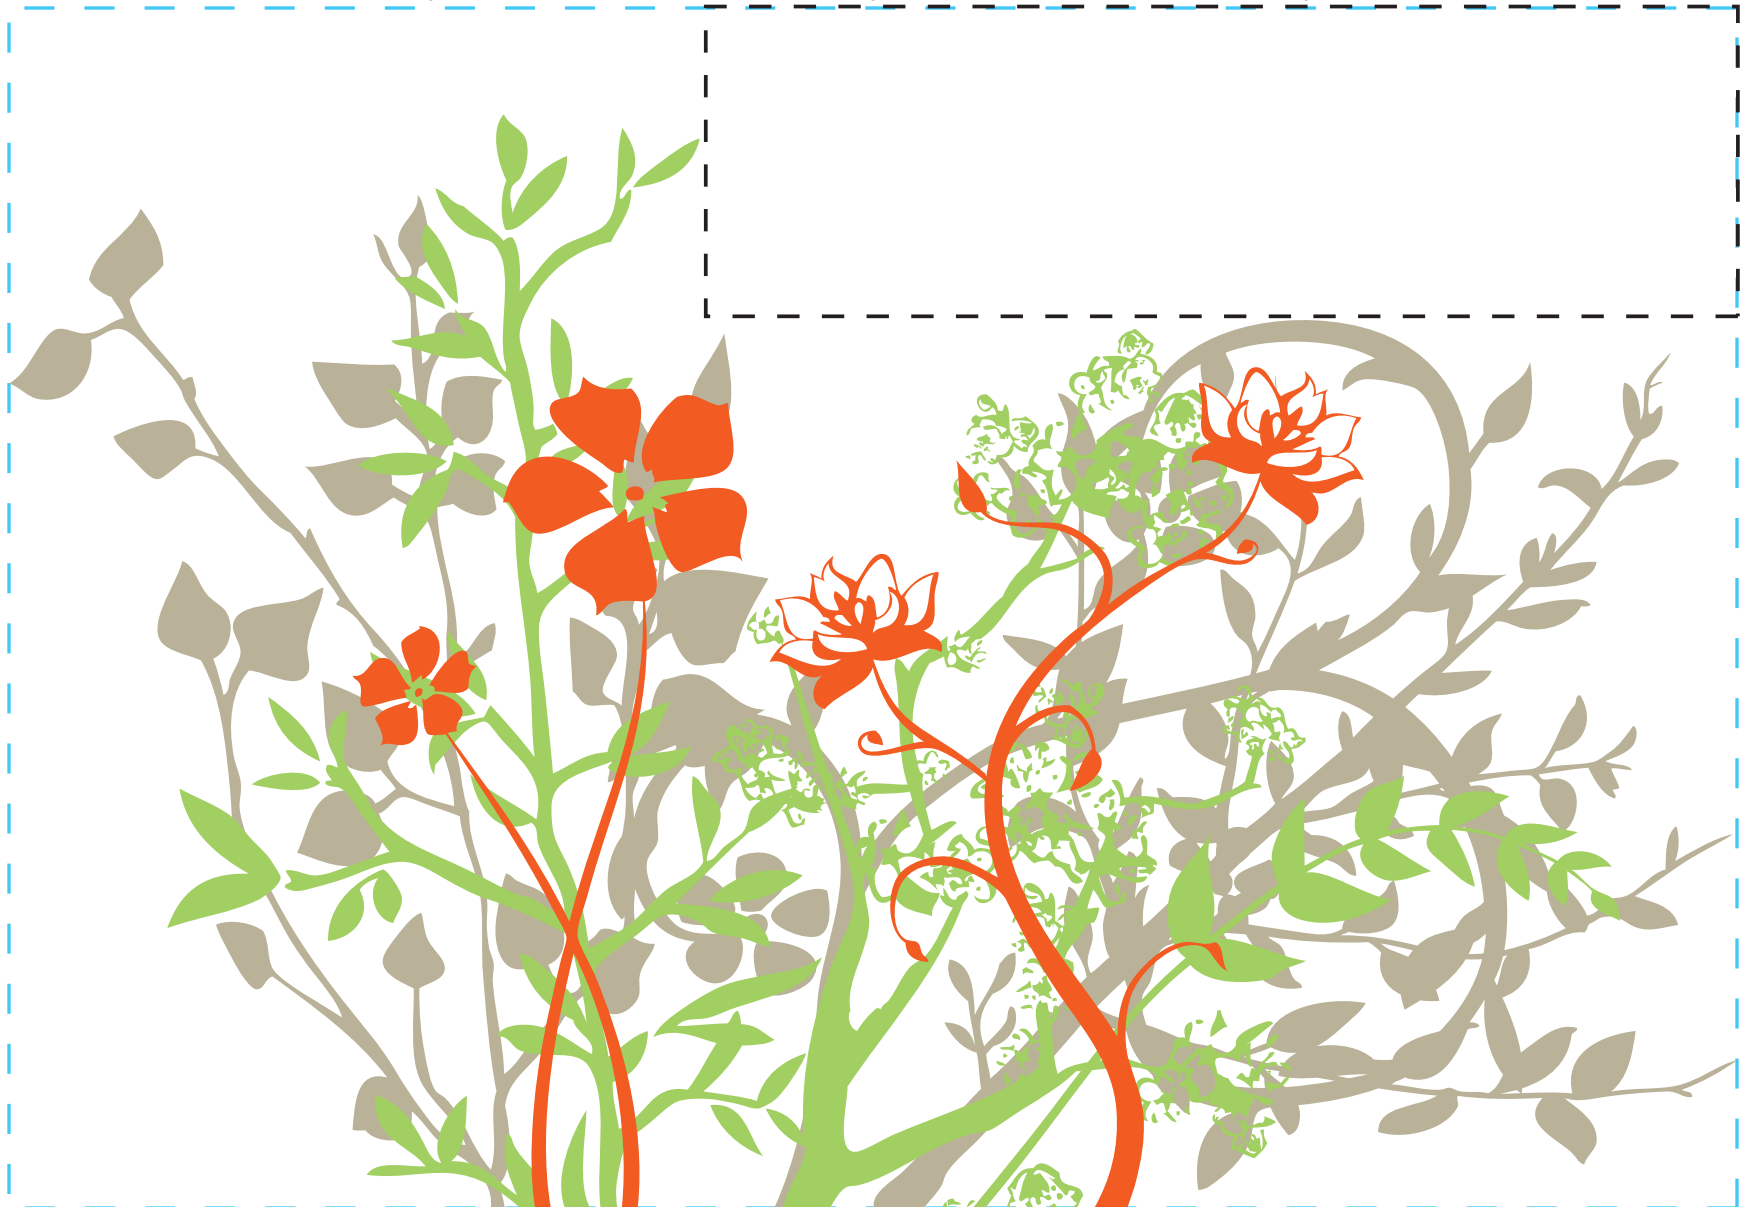

design template

imprint at 100%

design #206

34oz classic

back

center

front

AVAILABLE BOTTLE IMPRINT AREA (DASHED BLUE LINE) = 6.25"H X 9"W

AVAILABLE LOGO IMPRINT AREA (DASHED BLACK LINE) = 1.613"H X 5.375"W

ALTERING COLORS:
PLEASE DESIGNATE PMS # TO CORRESPONDING COLOR #.
PLEASE DO NOT CHANGE AMOUNT OF COLORS IN DESIGN

pms 7536
(color #1)

pms 375
(color #2)

pms 179
(color #3)

NOT A PROOF. FOR CONCEPT PURPOSES ONLY.

item#: