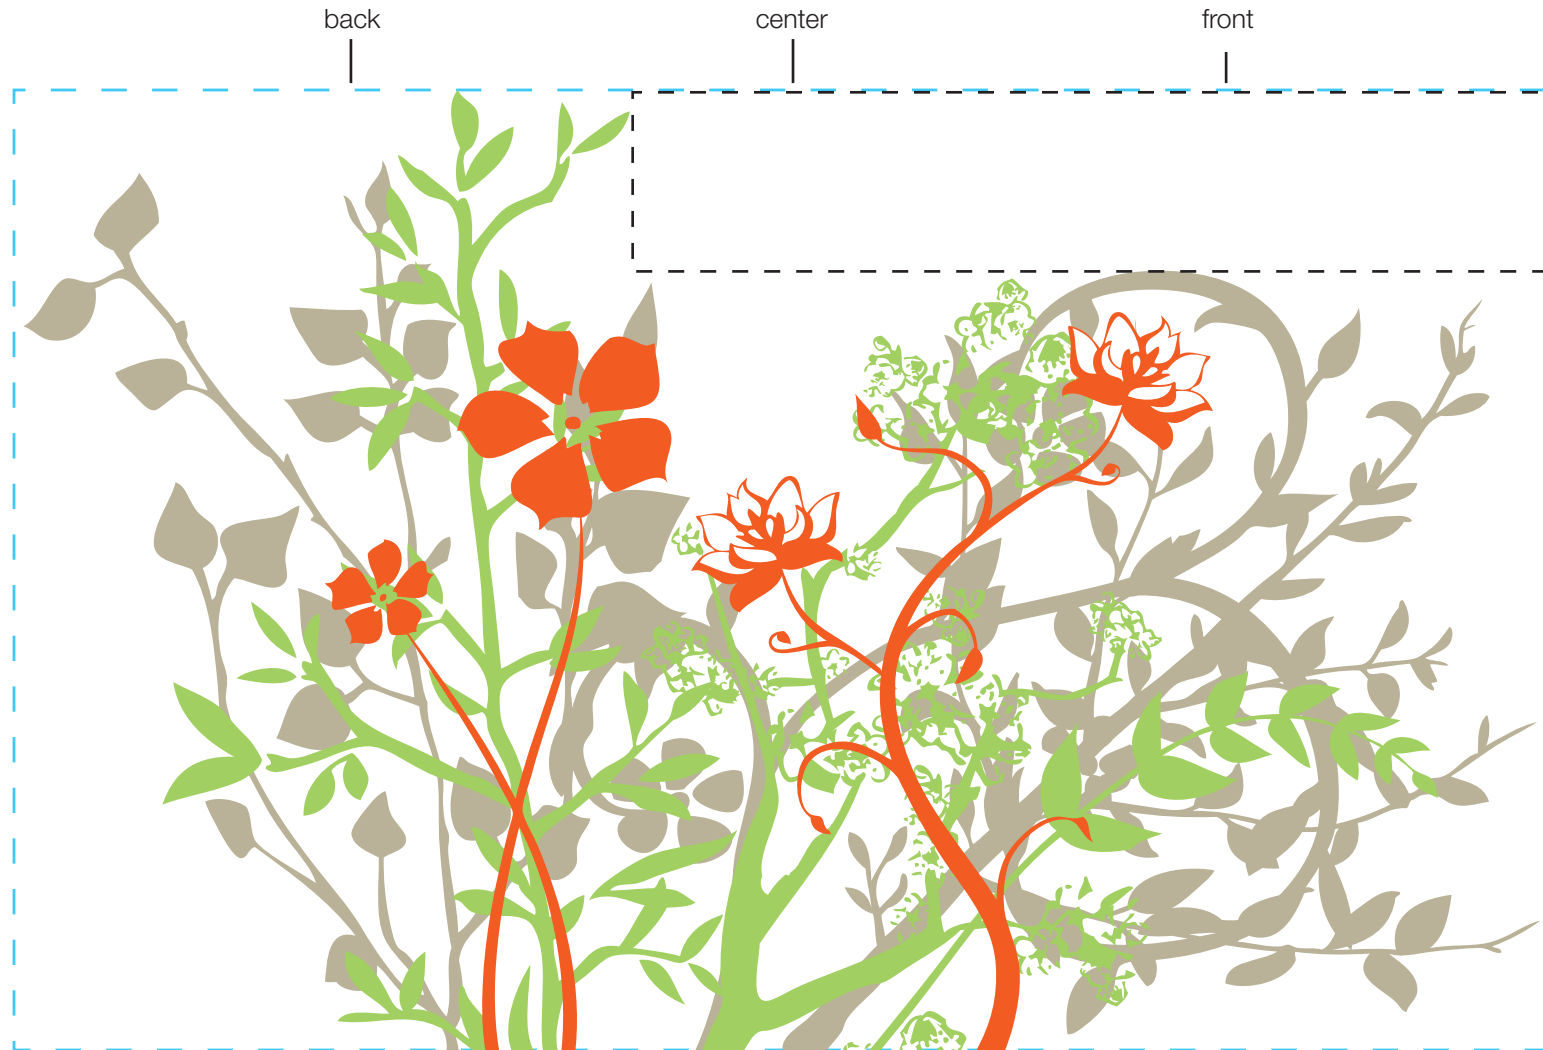

design template

imprint at 100%

design #206

24 oz classic

AVAILABLE BOTTLE IMPRINT AREA (DASHED BLUE LINE) = 5"H X 8"W

AVAILABLE LOGO IMPRINT AREA (DASHED BLACK LINE) = 0.932"H X 4.768"W

ALTERING COLORS:
PLEASE DESIGNATE PMS # TO CORRESPONDING COLOR #.
PLEASE DO NOT CHANGE AMOUNT OF COLORS IN DESIGN

pms 7536
(color #1)

pms 375
(color #2)

pms 179
(color #3)

NOT A PROOF. FOR CONCEPT PURPOSES ONLY.

item#: