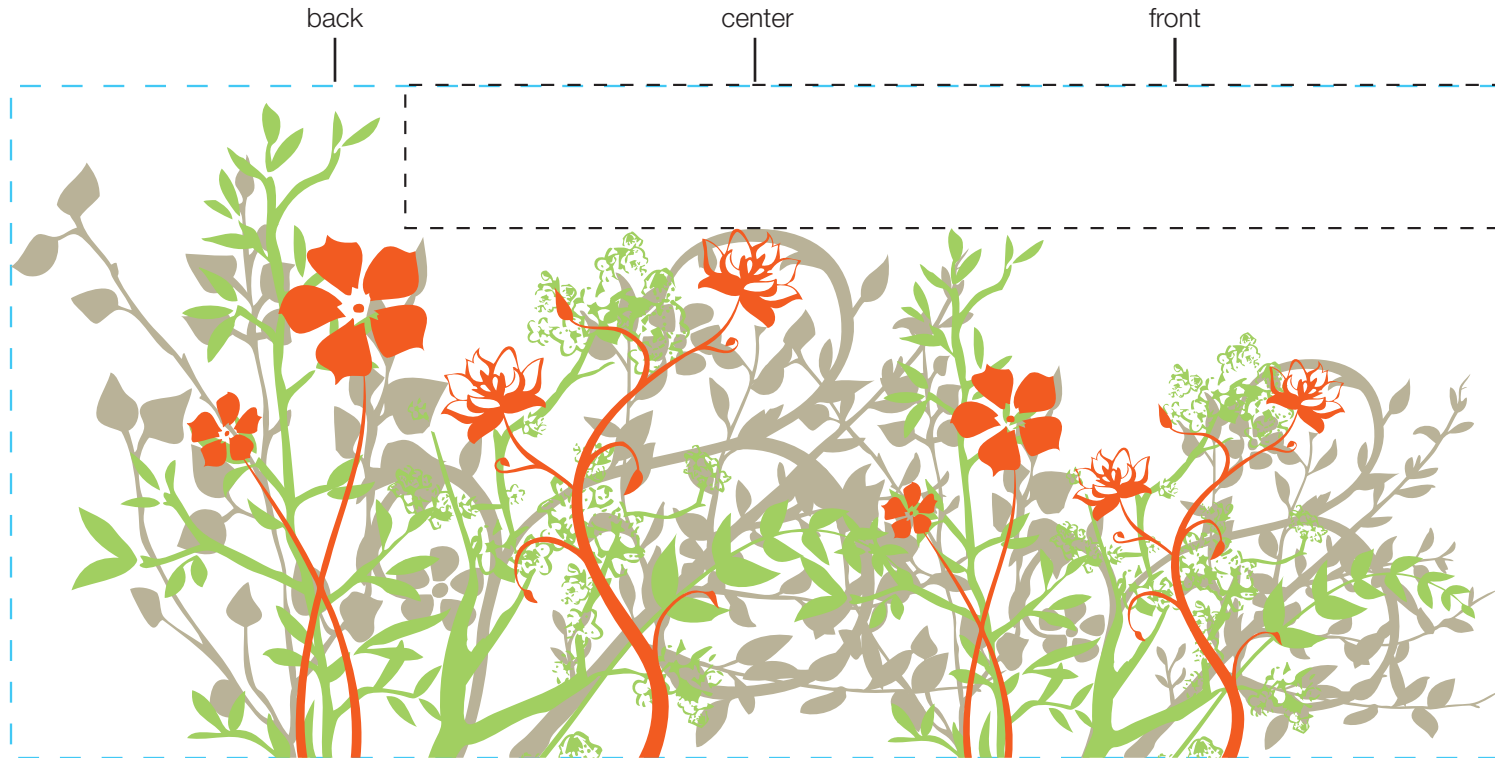

design template
imprint at 100%

design # 206

18oz bolt

AVAILABLE BOTTLE IMPRINT AREA (DASHED BLUE LINE) = 3.5\"/>

AVAILABLE LOGO IMPRINT AREA (DASHED BLACK LINE) = .75\"/>

ALTERING COLORS:
PLEASE DESIGNATE PMS # TO CORRESPONDING COLOR #.
PLEASE DO NOT CHANGE AMOUNT OF COLORS IN DESIGN

NOT A PROOF. FOR CONCEPT PURPOSES ONLY.

pms 7536
(color #1)

pms 375
(color #2)

pms 179
(color #3)

item#: