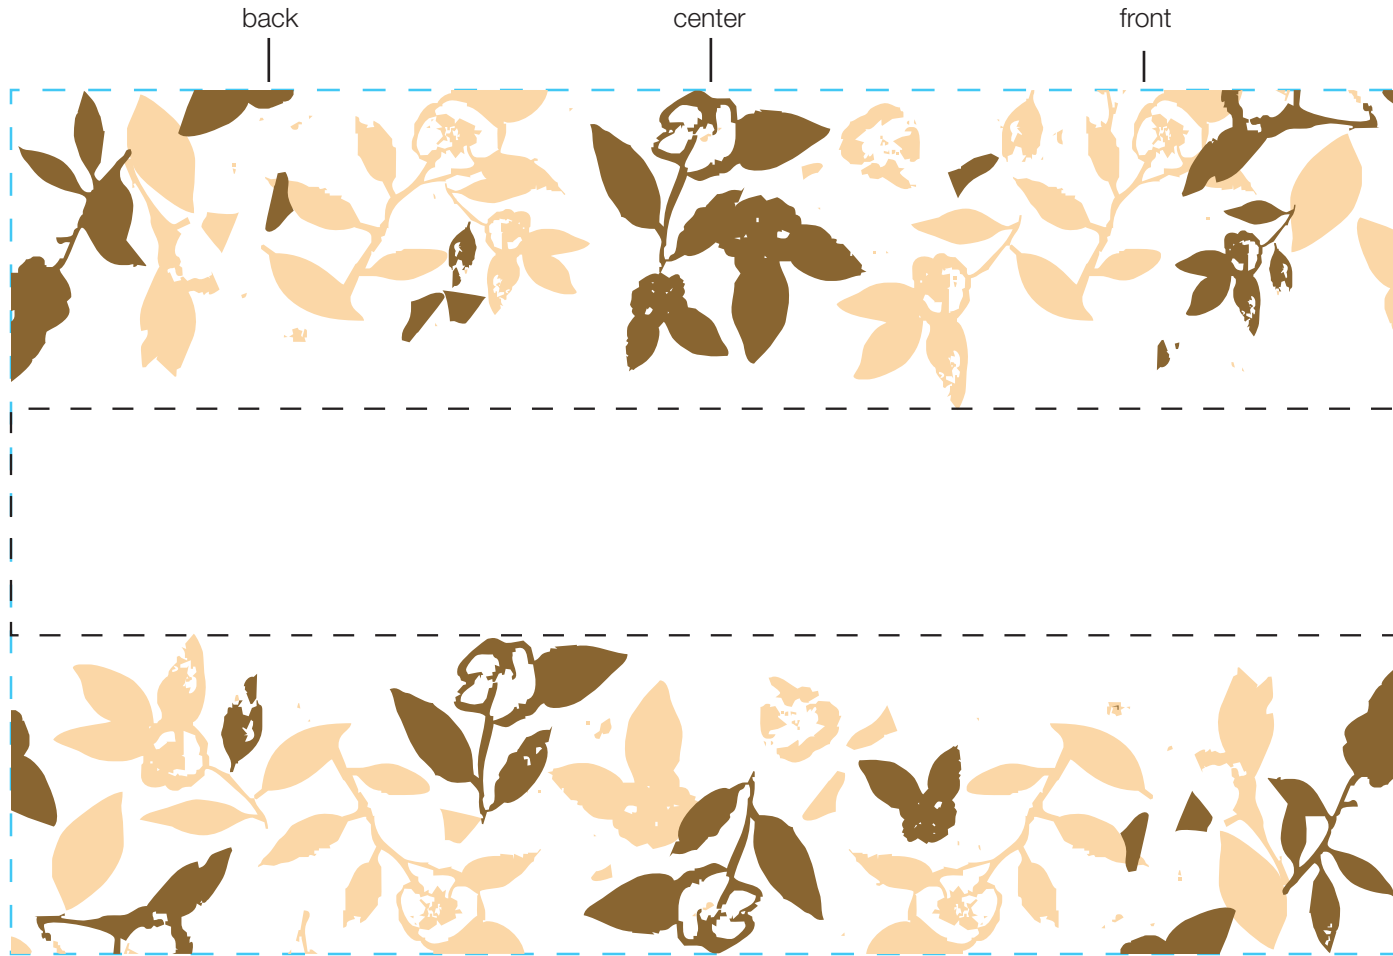

design template  
imprint at 100%

design #202

24oz freedom

AVAILABLE BOTTLE IMPRINT AREA (DASHED BLUE LINE) = 4.5"H X 7.25"W

AVAILABLE LOGO IMPRINT AREA (DASHED BLACK LINE) = 1.18"H X 7.25"W

ALTERING COLORS:  
PLEASE DESIGNATE PMS # TO CORRESPONDING COLOR #.  
PLEASE DO NOT CHANGE AMOUNT OF COLORS IN DESIGN

  
pms 720  
(color #1)

  
pms 7505  
(color #2)

NOT A PROOF. FOR CONCEPT PURPOSES ONLY.

item#: